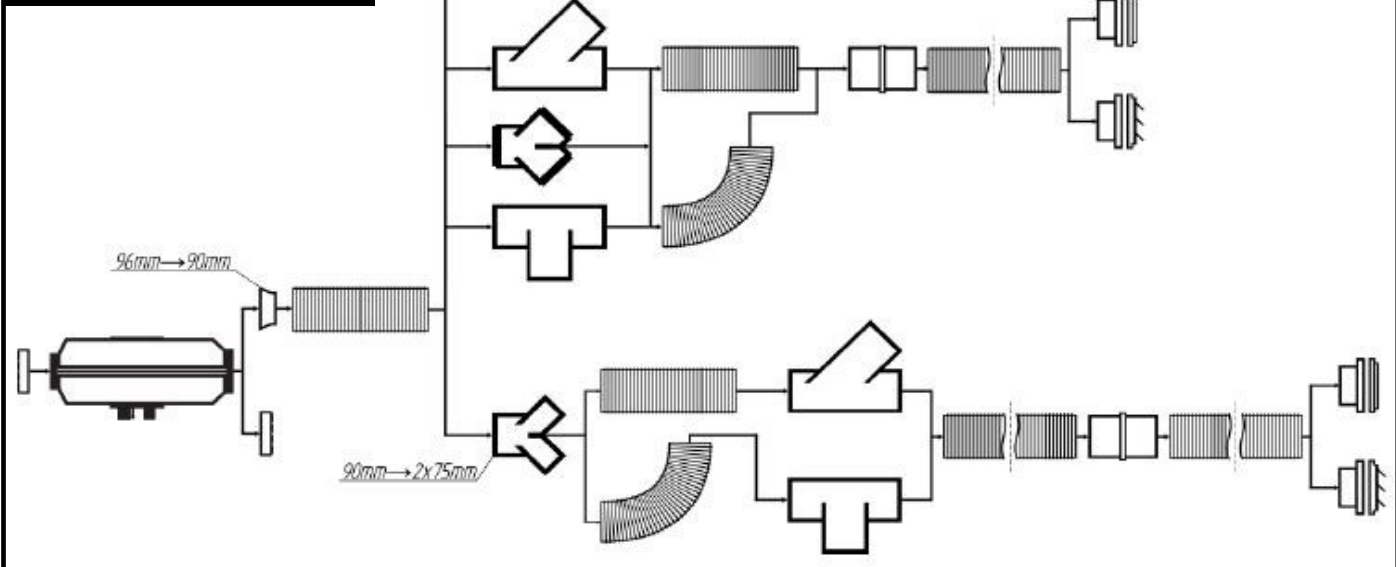

80mm Additional Ducting Parts

| No# | 80mm Additional Ducting Parts | RV Supplies Code | 2D Autoterm | 4D Autoterm | 4D Secondary |
|-----|--------------------------------------|------------------|-------------|-------------|--------------|
| 9 | Autoterm 80mm Ducting. Per 0.5 Meter | TR39450-01 | X | X | ✓ |
| 10 | Autoterm 80mm Mounting Flange | RVZ8271 | X | X | ✓ |
| 11 | Autoterm 80/90mm Closable | RVZ8270 | X | X | ✓ |
| 12 | Autoterm 80/90mm Non-Closable | RVZ8260 | X | X | ✓ |
| 13 | Autoterm 80mm Duct Joiner | RVZ8275 | X | X | ✓ |
| 14 | Autoterm 80mm 45° Y Adaptor | RVZ8272 | X | X | ✓ |

90mm Additional Ducting Parts

| No# | 90mm Additional Ducting Parts | RV Supplies Code | 2D Autoterm | 4D Autoterm | 4D Secondary |
|-----|------------------------------------|------------------|-------------|-------------|--------------|
| 15 | Autoterm 90mm Ducting. Per 1 Meter | RVZ8262 | X | ✓ | ✓ |
| 16 | Autoterm 90mm Mounting Flange | RVZ8258 | X | ✓ | ✓ |
| 17 | Autoterm 80/90mm Closable | RVZ8270 | X | ✓ | ✓ |
| 18 | Autoterm 80/90mm Non-Closable | RVZ8270 | X | ✓ | ✓ |
| 19 | Autoterm 90mm 45° Y Adaptor | RVZ8266 | X | ✓ | ✓ |
| 20 | Autoterm 90mm Duct Joiner | RVZ8264 | X | ✓ | ✓ |
| 21 | Autoterm 90mm - 80mm Reducer | RVZ8257 | X | ✓ | ✓ |
| 22 | Autoterm 90mm T Adaptor | RVZ8268 | X | ✓ | ✓ |
| 23 | Autoterm 96-90mm Adaptor | RVZ8256 | X | ✓ | ✓ |

**Autoterm 2D - 65mm
Air Ducting Connections**

**Autoterm 4D - 90mm to 80mm
Air Ducting Connections**

Installation Sketch Pad

| | | | | | | | | |
|--|--|--|--|--|--|--|--|--|
| | | | | | | | | |
| | | | | | | | | |
| | | | | | | | | |
| | | | | | | | | |
| | | | | | | | | |
| | | | | | | | | |
| | | | | | | | | |
| | | | | | | | | |
| | | | | | | | | |