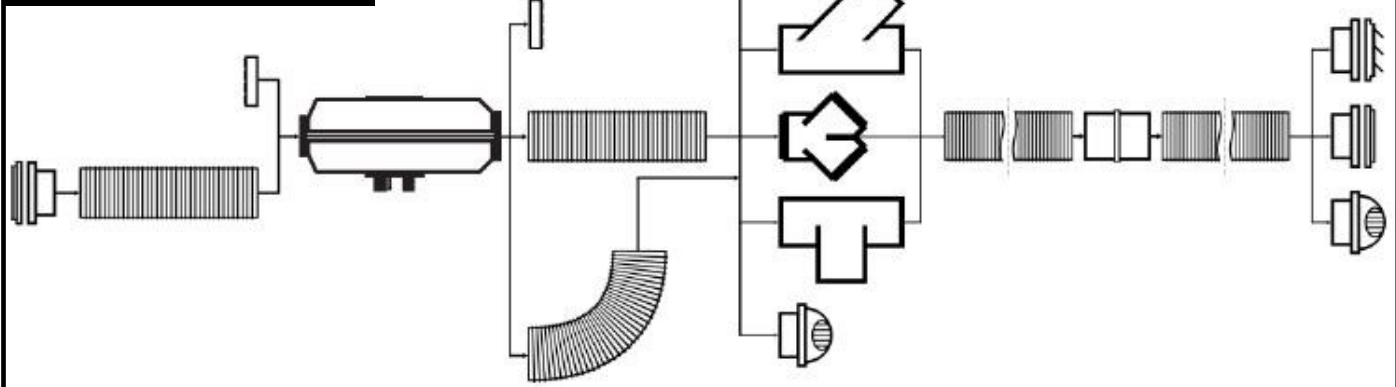

**Autoterm 2D - 65mm
Air Ducting Connections**