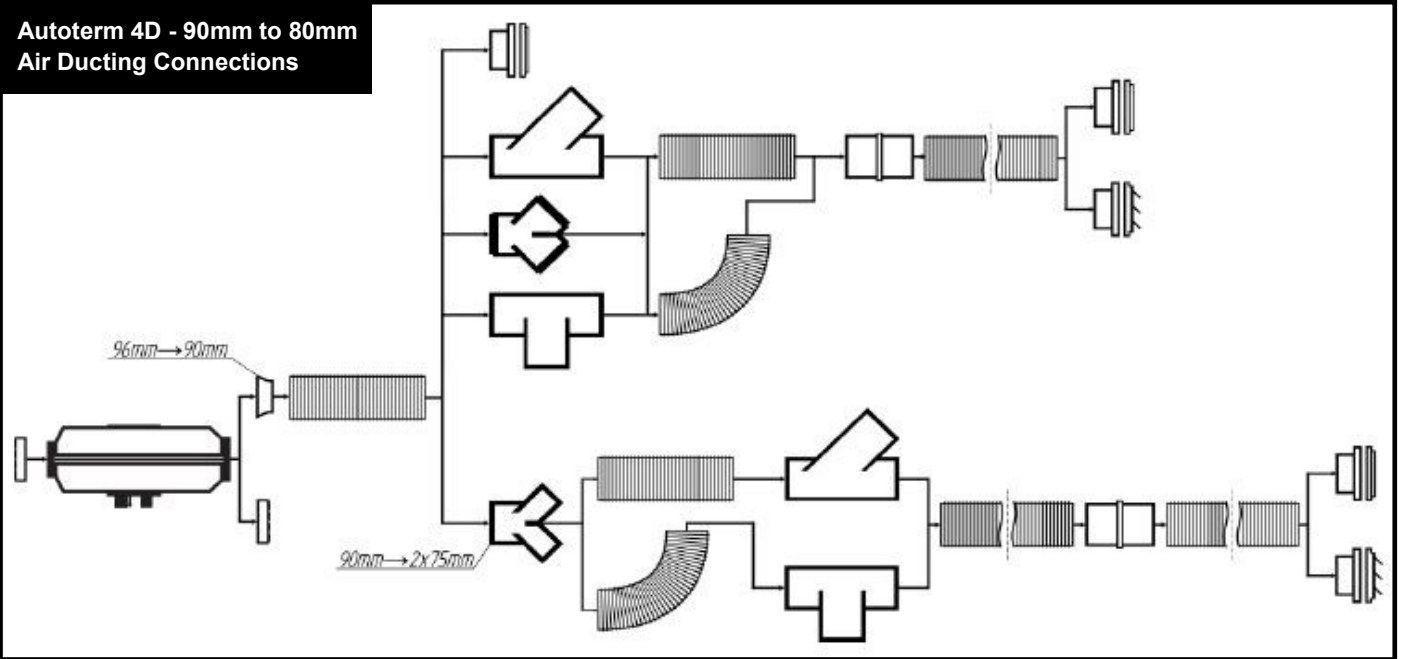

80mm Additional Ducting Parts

No#	80mm Additional Ducting Parts	RV Supplies Code	2D Autoterm	4D Autoterm	4D Secondary
9	Autoterm 80mm Ducting. Per 0.5 Meter	TR39450-01	X	X	✓
10	Autoterm 80mm Mounting Flange	RVZ8271	X	X	✓
11	Autoterm 80/90mm Closable	RVZ8270	X	X	✓
12	Autoterm 80/90mm Non-Closable	RVZ8260	X	X	✓
13	Autoterm 80mm Duct Joiner	RVZ8275	X	X	✓
14	Autoterm 80mm 45° Y Adaptor	RVZ8272	X	X	✓

90mm Additional Ducting Parts

No#	90mm Additional Ducting Parts	RV Supplies Code	2D Autoterm	4D Autoterm	4D Secondary
15	Autoterm 90mm Ducting. Per 1 Meter	RVZ8262	X	✓	✓
16	Autoterm 90mm Mounting Flange	RVZ8258	X	✓	✓
17	Autoterm 80/90mm Closable	RVZ8270	X	✓	✓
18	Autoterm 80/90mm Non-Closable	RVZ8270	X	✓	✓
19	Autoterm 90mm 45° Y Adaptor	RVZ8266	X	✓	✓
20	Autoterm 90mm Duct Joiner	RVZ8264	X	✓	✓
21	Autoterm 90mm - 80mm Reducer	RVZ8257	X	✓	✓
22	Autoterm 90mm T Adaptor	RVZ8268	X	✓	✓
23	Autoterm 96-90mm Adaptor	RVZ8256	X	✓	✓

**Autoterm 2D - 65mm
Air Ducting Connections**

**Autoterm 4D - 90mm to 80mm
Air Ducting Connections**

Installation Sketch Pad

* Please contact your closest Autoterm agent for more information