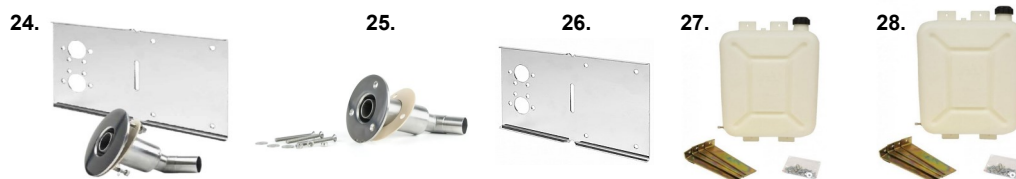

## 65mm Additional Ducting Parts

No#	65mm Additional Ducting Parts	RV Supplies Code	2D Autoterm	4D Autoterm	4D Secondary
1	Autoterm 65mm Ducting. Per 1 Meter	TR40230	✓	X	X
2	Autoterm 65mm Mounting Flange	RVZ8290	✓	X	X
3	Autoterm 65mm Closable	RVZ8292	✓	X	X
4	Autoterm 65mm Non-Closable	RVZ8294	✓	X	X
5	Truma Ducting Air Vent Outlet	TR40280-01	✓	X	X
6	Truma Ducting Air Vent Outlet Housing	TR40280-01	✓	X	X
7	Autoterm 65mm 45° Y Adaptor	RVZ8296	✓	X	X
8	Autoterm 65mm Duct Joiner	RVZ8295	✓	X	X

## 80mm Additional Ducting Parts

No#	80mm Additional Ducting Parts	RV Supplies Code	2D Autoterm	4D Autoterm	4D Secondary
9	Autoterm 80mm Ducting. Per 0.5 Meter	TR39450-01	X	X	✓
10	Autoterm 80mm Mounting Flange	RVZ8271	X	X	✓
11	Autoterm 80/90mm Closable	RVZ8270	X	X	✓
12	Autoterm 80/90mm Non-Closable	RVZ8260	X	X	✓
13	Autoterm 80mm Duct Joiner	RVZ8275	X	X	✓
14	Autoterm 80mm 45° Y Adaptor	RVZ8272	X	X	✓

## 90mm Additional Ducting Parts

No#	90mm Additional Ducting Parts	RV Supplies Code	2D Autoterm	4D Autoterm	4D Secondary
15	Autoterm 90mm Ducting. Per 1 Meter	RVZ8262	X	✓	✓
16	Autoterm 90mm Mounting Flange	RVZ8258	X	✓	✓
17	Autoterm 80/90mm Closable	RVZ8270	X	✓	✓
18	Autoterm 80/90mm Non-Closable	RVZ8270	X	✓	✓
19	Autoterm 90mm 45° Y Adaptor	RVZ8266	X	✓	✓
20	Autoterm 90mm Duct Joiner	RVZ8264	X	✓	✓
21	Autoterm 90mm - 80mm Reducer	RVZ8257	X	✓	✓
22	Autoterm 90mm T Adaptor	RVZ8268	X	✓	✓
23	Autoterm 96-90mm Adaptor	RVZ8256	X	✓	✓

No#	Marine Kits & Fuel Accessories	RV Supplies Code	2D Autoterm	4D Autoterm	4D Secondary
24	Autoterm 2D & 4D Single Outlet Marine Kit	RVD640A	✓	✓	✓
25	Autoterm Through Hull Exhaust Fitting	RVZ8309	✓	✓	✓
26	Autoterm Stainless Steel Mounting Bracket	RVZ8310	✓	✓	✓
27	7.5L Diesel Fuel Tank	RVD638	✓	✓	✓
28	13L Diesel Fuel Tank	RVD639	✓	✓	✓