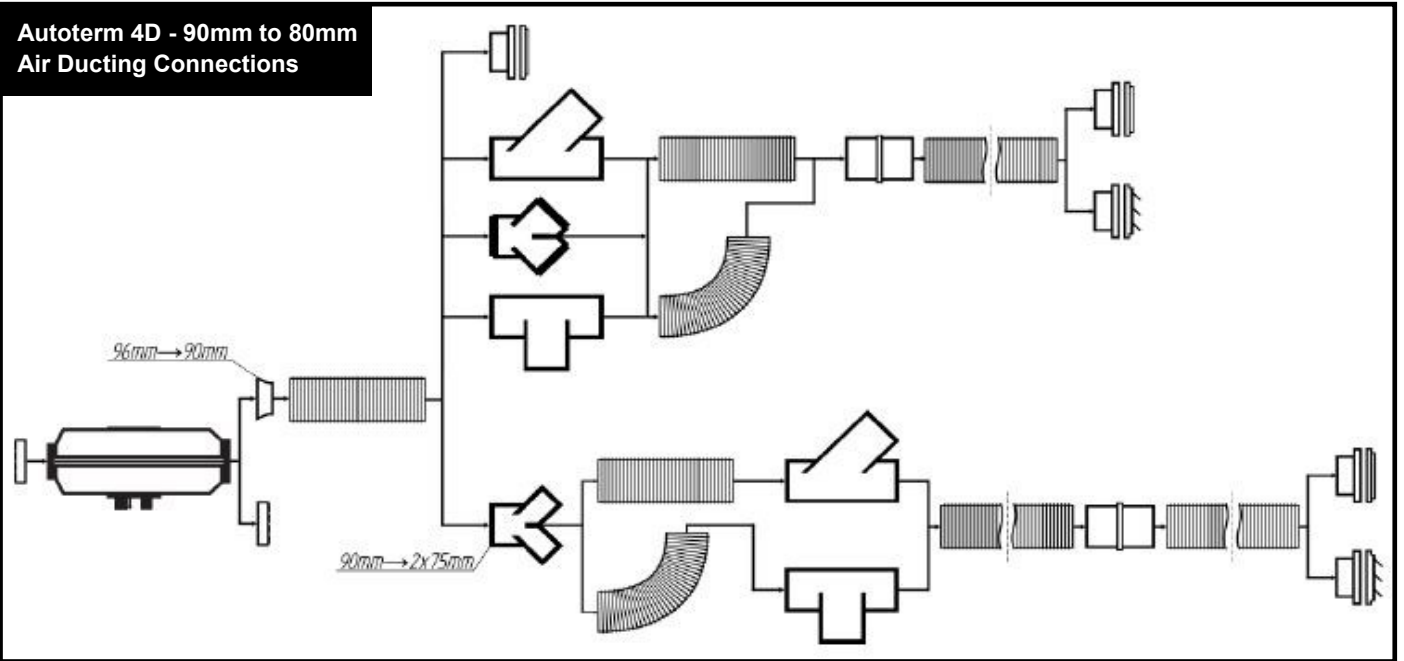

## 80mm Additional Ducting Parts

No#	80mm Additional Ducting Parts	RV Supplies Code	2D Autoterm	4D Autoterm	4D Secondary
9	Autoterm 80mm Ducting. Per 0.5 Meter	TR39450-01	X	X	✓
10	Autoterm 80mm Mounting Flange	RVZ8271	X	X	✓
11	Autoterm 80/90mm Closable	RVZ8270	X	X	✓
12	Autoterm 80/90mm Non-Closable	RVZ8260	X	X	✓
13	Autoterm 80mm Duct Joiner	RVZ8275	X	X	✓
14	Autoterm 80mm 45° Y Adaptor	RVZ8272	X	X	✓

## 90mm Additional Ducting Parts

No#	90mm Additional Ducting Parts	RV Supplies Code	2D Autoterm	4D Autoterm	4D Secondary
15	Autoterm 90mm Ducting. Per 1 Meter	RVZ8262	X	✓	✓
16	Autoterm 90mm Mounting Flange	RVZ8258	X	✓	✓
17	Autoterm 80/90mm Closable	RVZ8270	X	✓	✓
18	Autoterm 80/90mm Non-Closable	RVZ8270	X	✓	✓
19	Autoterm 90mm 45° Y Adaptor	RVZ8266	X	✓	✓
20	Autoterm 90mm Duct Joiner	RVZ8264	X	✓	✓
21	Autoterm 90mm - 80mm Reducer	RVZ8257	X	✓	✓
22	Autoterm 90mm T Adaptor	RVZ8268	X	✓	✓
23	Autoterm 96-90mm Adaptor	RVZ8256	X	✓	✓

**Autoterm 2D - 65mm  
Air Ducting Connections**

**Autoterm 4D - 90mm to 80mm  
Air Ducting Connections**

**Installation Sketch Pad**

\* Please contact your closest Autoterm agent for more information