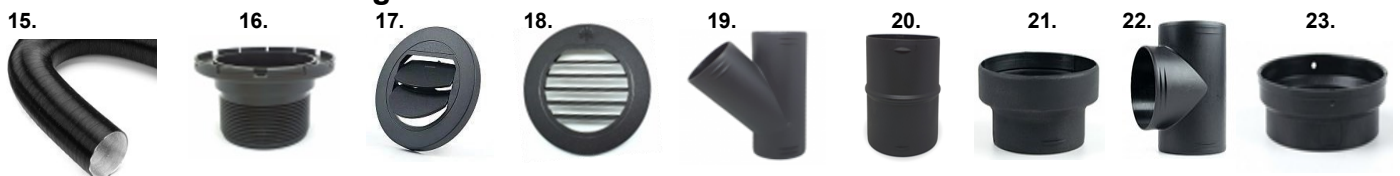

90mm Additional Ducting Parts

No#	90mm Additional Ducting Parts	RV Supplies Code	2D Autoterm	4D Autoterm	4D Secondary
15	Autoterm 90mm Ducting. Per 1 Meter	RVZ8262	X	✓	✓
16	Autoterm 90mm Mounting Flange	RVZ8258	X	✓	✓
17	Autoterm 80/90mm Closable	RVZ8270	X	✓	✓
18	Autoterm 80/90mm Non-Closable	RVZ8270	X	✓	✓
19	Autoterm 90mm 45° Y Adaptor	RVZ8266	X	✓	✓
20	Autoterm 90mm Duct Joiner	RVZ8264	X	✓	✓
21	Autoterm 90mm - 80mm Reducer	RVZ8257	X	✓	✓
22	Autoterm 90mm T Adaptor	RVZ8268	X	✓	✓
23	Autoterm 96-90mm Adaptor	RVZ8256	X	✓	✓