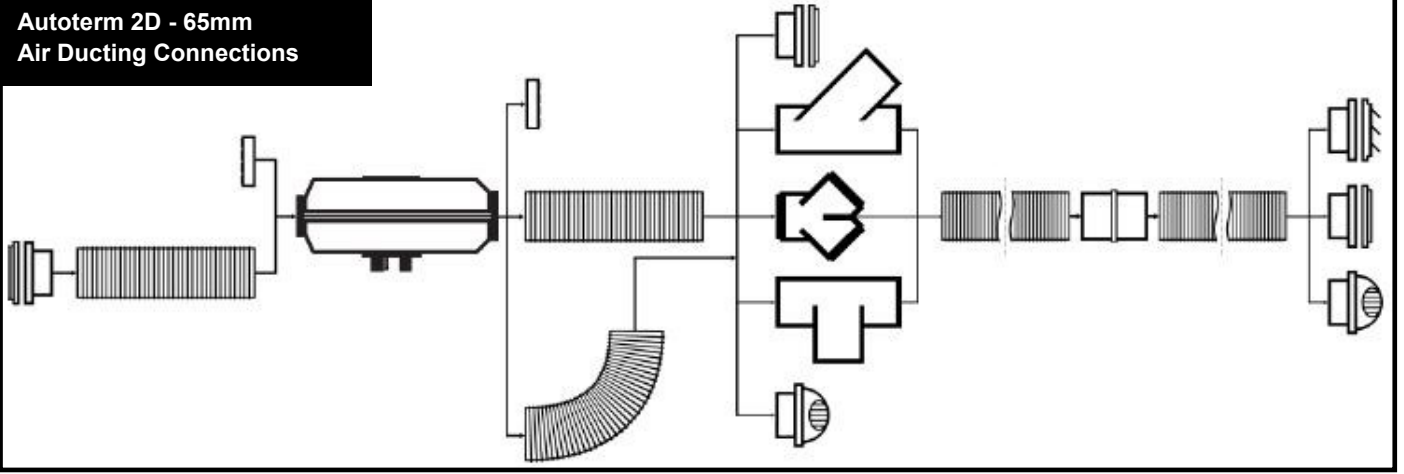

**Autoterm 2D - 65mm
Air Ducting Connections**