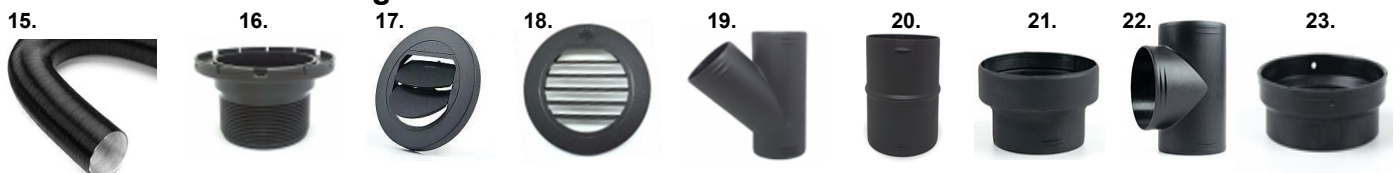

AUTOTERM ADDITIONAL DUCTING

65mm Additional Ducting Parts

No#	65mm Additional Ducting Parts	RV Supplies Code	2D Autoterm	4D Autoterm	4D Secondary
1	Autoterm 65mm Ducting. Per 1 Meter	TR40230	✓	X	X
2	Autoterm 65mm Mounting Flange	RVZ8290	✓	X	X
3	Autoterm 65mm Closable	RVZ8292	✓	X	X
4	Autoterm 65mm Non-Closable	RVZ8294	✓	X	X
5	Truma Ducting Air Vent Outlet	TR40280-01	✓	X	X
6	Truma Ducting Air Vent Outlet Housing	TR40280-01	✓	X	X
7	Autoterm 65mm 45° Y Adaptor	RVZ8296	✓	X	X
8	Autoterm 65mm Duct Joiner	RVZ8295	✓	X	X

80mm Additional Ducting Parts

No#	80mm Additional Ducting Parts	RV Supplies Code	2D Autoterm	4D Autoterm	4D Secondary
9	Autoterm 80mm Ducting. Per 0.5 Meter	TR39450-01	X	X	✓
10	Autoterm 80mm Mounting Flange	RVZ8271	X	X	✓
11	Autoterm 80/90mm Closable	RVZ8270	X	X	✓
12	Autoterm 80/90mm Non-Closable	RVZ8260	X	X	✓
13	Autoterm 80mm Duct Joiner	RVZ8275	X	X	✓
14	Autoterm 80mm 45° Y Adaptor	RVZ8272	X	X	✓

90mm Additional Ducting Parts

No#	90mm Additional Ducting Parts	RV Supplies Code	2D Autoterm	4D Autoterm	4D Secondary
15	Autoterm 90mm Ducting. Per 1 Meter	RVZ8262	X	✓	✓
16	Autoterm 90mm Mounting Flange	RVZ8258	X	✓	✓
17	Autoterm 80/90mm Closable	RVZ8270	X	✓	✓
18	Autoterm 80/90mm Non-Closable	RVZ8270	X	✓	✓
19	Autoterm 90mm 45° Y Adaptor	RVZ8266	X	✓	✓
20	Autoterm 90mm Duct Joiner	RVZ8264	X	✓	✓
21	Autoterm 90mm - 80mm Reducer	RVZ8257	X	✓	✓
22	Autoterm 90mm T Adaptor	RVZ8268	X	✓	✓
23	Autoterm 96-90mm Adaptor	RVZ8256	X	✓	✓