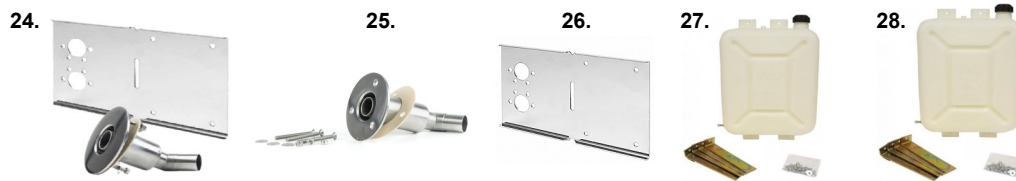

AUTOTERM ADDITIONAL DUCTING

65mm Additional Ducting Parts

No#	65mm Additional Ducting Parts	RV Supplies Code	2D Autoterm	4D Autoterm	4D Secondary
1	Autoterm 65mm Ducting. Per 1 Meter	TR40230	✓	X	X
2	Autoterm 65mm Mounting Flange	RVZ8290	✓	X	X
3	Autoterm 65mm Closable	RVZ8292	✓	X	X
4	Autoterm 65mm Non-Closable	RVZ8294	✓	X	X
5	Truma Ducting Air Vent Outlet	TR40280-01	✓	X	X
6	Truma Ducting Air Vent Outlet Housing	TR40280-01	✓	X	X
7	Autoterm 65mm 45° Y Adaptor	RVZ8296	✓	X	X
8	Autoterm 65mm Duct Joiner	RVZ8295	✓	X	X

80mm Additional Ducting Parts

No#	80mm Additional Ducting Parts	RV Supplies Code	2D Autoterm	4D Autoterm	4D Secondary
9	Autoterm 80mm Ducting. Per 0.5 Meter	TR39450-01	X	X	✓
10	Autoterm 80mm Mounting Flange	RVZ8271	X	X	✓
11	Autoterm 80/90mm Closable	RVZ8270	X	X	✓
12	Autoterm 80/90mm Non-Closable	RVZ8260	X	X	✓
13	Autoterm 80mm Duct Joiner	RVZ8275	X	X	✓
14	Autoterm 80mm 45° Y Adaptor	RVZ8272	X	X	✓

90mm Additional Ducting Parts

No#	90mm Additional Ducting Parts	RV Supplies Code	2D Autoterm	4D Autoterm	4D Secondary
15	Autoterm 90mm Ducting. Per 1 Meter	RVZ8262	X	✓	✓
16	Autoterm 90mm Mounting Flange	RVZ8258	X	✓	✓
17	Autoterm 80/90mm Closable	RVZ8270	X	✓	✓
18	Autoterm 80/90mm Non-Closable	RVZ8270	X	✓	✓
19	Autoterm 90mm 45° Y Adaptor	RVZ8266	X	✓	✓
20	Autoterm 90mm Duct Joiner	RVZ8264	X	✓	✓
21	Autoterm 90mm - 80mm Reducer	RVZ8257	X	✓	✓
22	Autoterm 90mm T Adaptor	RVZ8268	X	✓	✓
23	Autoterm 96-90mm Adaptor	RVZ8256	X	✓	✓

No#	Marine Kits & Fuel Accessories	RV Supplies Code	2D Autoterm	4D Autoterm	4D Secondary
24	Autoterm 2D & 4D Single Outlet Marine Kit	RVD640A	✓	✓	✓
25	Autoterm Through Hull Exhaust Fitting	RVZ8309	✓	✓	✓
26	Autoterm Stainless Steel Mounting Bracket	RVZ8310	✓	✓	✓
27	7.5L Diesel Fuel Tank	RVD638	✓	✓	✓
28	13L Diesel Fuel Tank	RVD639	✓	✓	✓