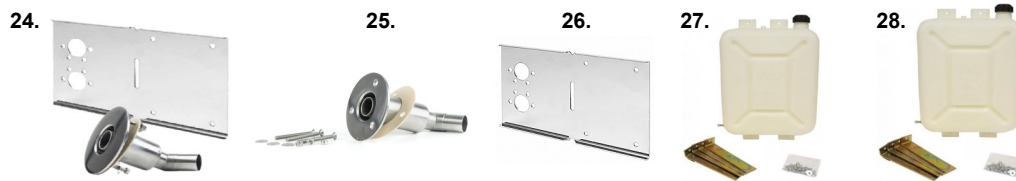

## 65mm Additional Ducting Parts

No#	65mm Additional Ducting Parts	RV Supplies Code	2D Autoterm	4D Autoterm	4D Secondary
1	Autoterm 65mm Ducting. Per 1 Meter	TR40230	✓	X	X
2	Autoterm 65mm Mounting Flange	RVZ8290	✓	X	X
3	Autoterm 65mm Closable	RVZ8292	✓	X	X
4	Autoterm 65mm Non-Closable	RVZ8294	✓	X	X
5	Truma Ducting Air Vent Outlet	TR40280-01	✓	X	X
6	Truma Ducting Air Vent Outlet Housing	TR40280-01	✓	X	X
7	Autoterm 65mm 45° Y Adaptor	RVZ8296	✓	X	X
8	Autoterm 65mm Duct Joiner	RVZ8295	✓	X	X

## 80mm Additional Ducting Parts

No#	80mm Additional Ducting Parts	RV Supplies Code	2D Autoterm	4D Autoterm	4D Secondary
9	Autoterm 80mm Ducting. Per 0.5 Meter	TR39450-01	X	X	✓
10	Autoterm 80mm Mounting Flange	RVZ8271	X	X	✓
11	Autoterm 80/90mm Closable	RVZ8270	X	X	✓
12	Autoterm 80/90mm Non-Closable	RVZ8260	X	X	✓
13	Autoterm 80mm Duct Joiner	RVZ8275	X	X	✓
14	Autoterm 80mm 45° Y Adaptor	RVZ8272	X	X	✓

## 90mm Additional Ducting Parts

No#	90mm Additional Ducting Parts	RV Supplies Code	2D Autoterm	4D Autoterm	4D Secondary
15	Autoterm 90mm Ducting. Per 1 Meter	RVZ8262	X	✓	✓
16	Autoterm 90mm Mounting Flange	RVZ8258	X	✓	✓
17	Autoterm 80/90mm Closable	RVZ8270	X	✓	✓
18	Autoterm 80/90mm Non-Closable	RVZ8270	X	✓	✓
19	Autoterm 90mm 45° Y Adaptor	RVZ8266	X	✓	✓
20	Autoterm 90mm Duct Joiner	RVZ8264	X	✓	✓
21	Autoterm 90mm - 80mm Reducer	RVZ8257	X	✓	✓
22	Autoterm 90mm T Adaptor	RVZ8268	X	✓	✓
23	Autoterm 96-90mm Adaptor	RVZ8256	X	✓	✓

No#	Marine Kits & Fuel Accessories	RV Supplies Code	2D Autoterm	4D Autoterm	4D Secondary
24	Autoterm 2D & 4D Single Outlet Marine Kit	RVD640A	✓	✓	✓
25	Autoterm Through Hull Exhaust Fitting	RVZ8309	✓	✓	✓
26	Autoterm Stainless Steel Mounting Bracket	RVZ8310	✓	✓	✓
27	7.5L Diesel Fuel Tank	RVD638	✓	✓	✓
28	13L Diesel Fuel Tank	RVD639	✓	✓	✓