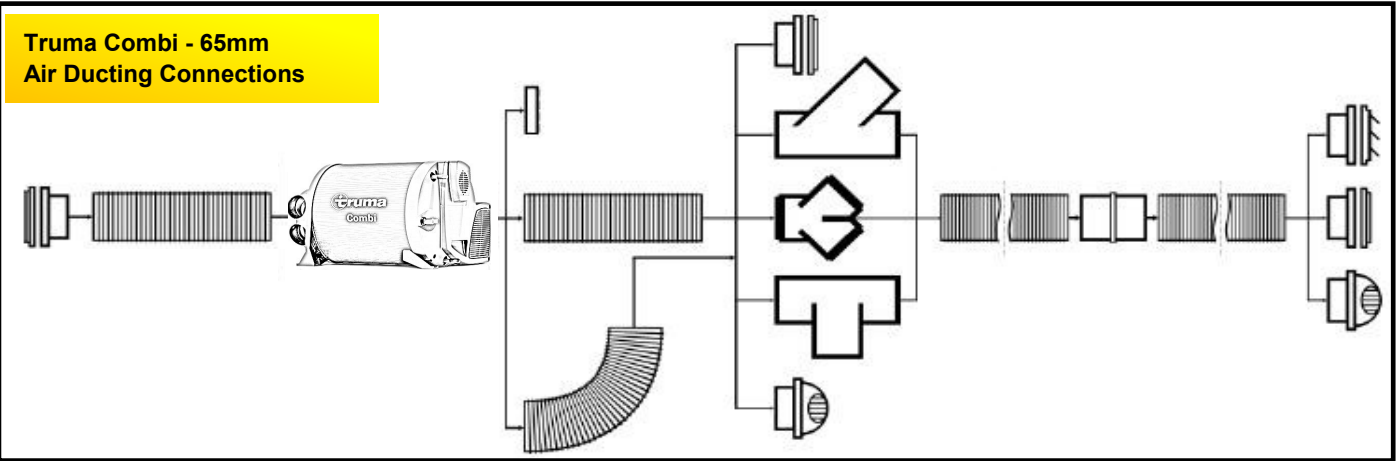

**Truma Combi - 65mm
Air Ducting Connections**