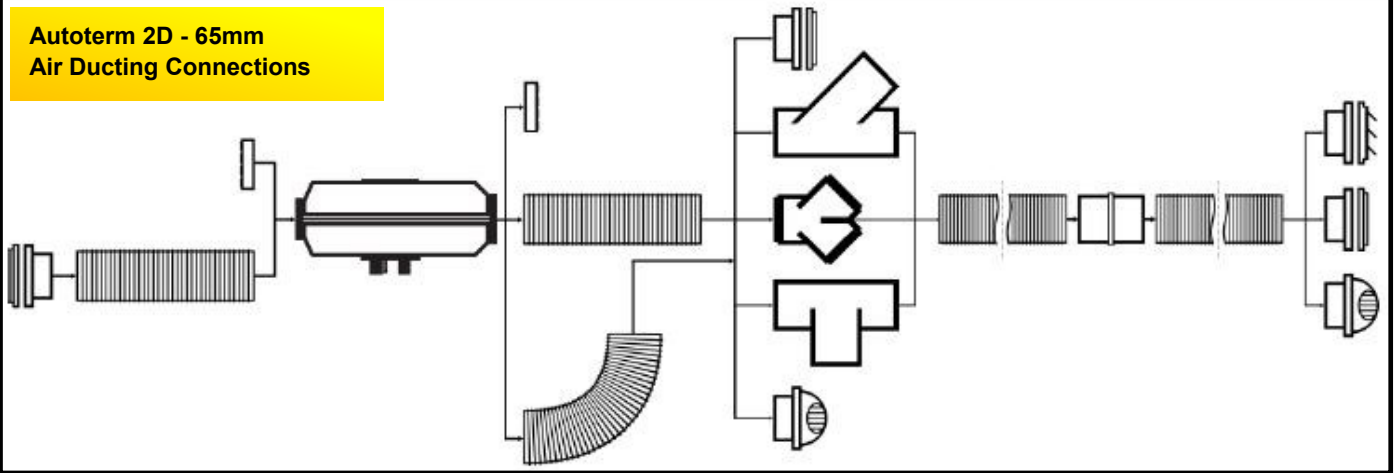

**Autoterm 2D - 65mm
Air Ducting Connections**