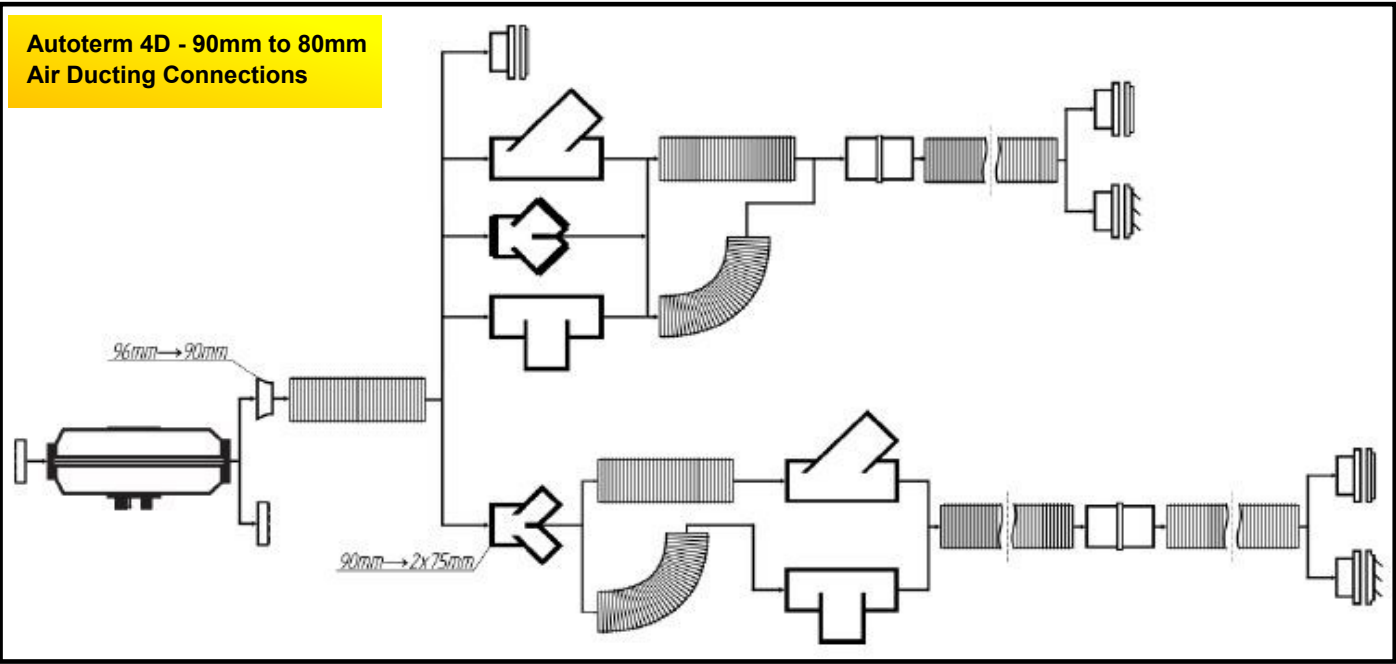

**Autoterm 4D - 90mm to 80mm
Air Ducting Connections**