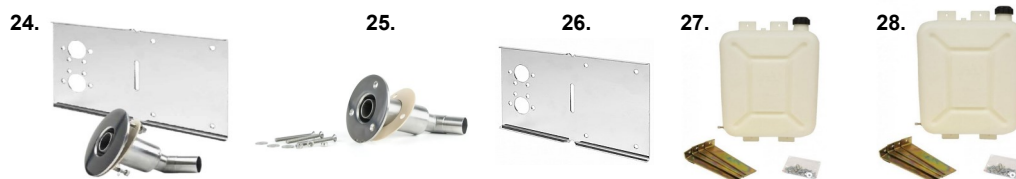

No#	Marine Kits & Fuel Accessories	RV Supplies Code	2D Autoterm	4D Autoterm	4D Secondary
24	Autoterm 2D & 4D Single Outlet Marine Kit	RVD640A	✓	✓	✓
25	Autoterm Through Hull Exhaust Fitting	RVZ8309	✓	✓	✓
26	Autoterm Stainless Steel Mounting Bracket	RVZ8310	✓	✓	✓
27	7.5L Diesel Fuel Tank	RVD638	✓	✓	✓
28	13L Diesel Fuel Tank	RVD639	✓	✓	✓