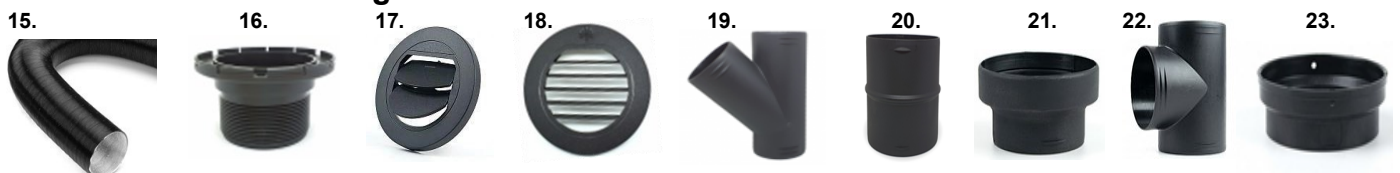

90mm Additional Ducting Parts

No#	90mm Additional Ducting Parts	RV Supplies Code	2D Autoterm	4D Autoterm	4D Secondary
15	Autoterm 90mm Ducting. Per 1 Meter	RVZ8262	X	✓	✓
16	Autoterm 90mm Mounting Flange	RVZ8258	X	✓	✓
17	Autoterm 80/90mm Closable	RVZ8270	X	✓	✓
18	Autoterm 80/90mm Non-Closable	RVZ8270	X	✓	✓
19	Autoterm 90mm 45° Y Adaptor	RVZ8266	X	✓	✓
20	Autoterm 90mm Duct Joiner	RVZ8264	X	✓	✓
21	Autoterm 90mm - 80mm Reducer	RVZ8257	X	✓	✓
22	Autoterm 90mm T Adaptor	RVZ8268	X	✓	✓
23	Autoterm 96-90mm Adaptor	RVZ8256	X	✓	✓