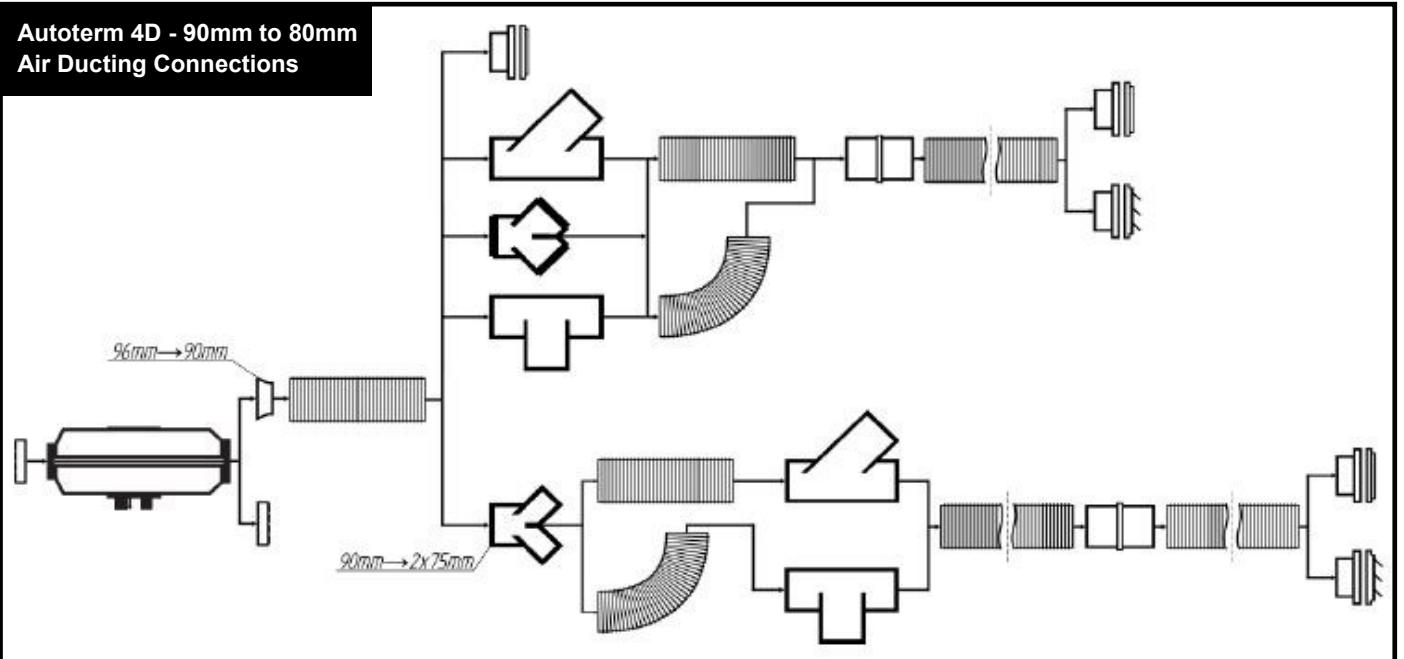

80mm Additional Ducting Parts

| No# | 80mm Additional Ducting Parts | RV Supplies Code | 2D Autoterm | 4D Autoterm | 4D Secondary |
|-----|--------------------------------------|------------------|-------------|-------------|--------------|
| 9 | Autoterm 80mm Ducting. Per 0.5 Meter | TR39450-01 | X | X | ✓ |
| 10 | Autoterm 80mm Mounting Flange | RVZ8271 | X | X | ✓ |
| 11 | Autoterm 80/90mm Closable | RVZ8270 | X | X | ✓ |
| 12 | Autoterm 80/90mm Non-Closable | RVZ8260 | X | X | ✓ |
| 13 | Autoterm 80mm Duct Joiner | RVZ8275 | X | X | ✓ |
| 14 | Autoterm 80mm 45° Y Adaptor | RVZ8272 | X | X | ✓ |

90mm Additional Ducting Parts

| No# | 90mm Additional Ducting Parts | RV Supplies Code | 2D Autoterm | 4D Autoterm | 4D Secondary |
|-----|------------------------------------|------------------|-------------|-------------|--------------|
| 15 | Autoterm 90mm Ducting. Per 1 Meter | RVZ8262 | X | ✓ | ✓ |
| 16 | Autoterm 90mm Mounting Flange | RVZ8258 | X | ✓ | ✓ |
| 17 | Autoterm 80/90mm Closable | RVZ8270 | X | ✓ | ✓ |
| 18 | Autoterm 80/90mm Non-Closable | RVZ8270 | X | ✓ | ✓ |
| 19 | Autoterm 90mm 45° Y Adaptor | RVZ8266 | X | ✓ | ✓ |
| 20 | Autoterm 90mm Duct Joiner | RVZ8264 | X | ✓ | ✓ |
| 21 | Autoterm 90mm - 80mm Reducer | RVZ8257 | X | ✓ | ✓ |
| 22 | Autoterm 90mm T Adaptor | RVZ8268 | X | ✓ | ✓ |
| 23 | Autoterm 96-90mm Adaptor | RVZ8256 | X | ✓ | ✓ |

**Autoterm 2D - 65mm
Air Ducting Connections**

**Autoterm 4D - 90mm to 80mm
Air Ducting Connections**

Installation Sketch Pad

| | | | | | | | | |
|--|--|--|--|--|--|--|--|--|
| | | | | | | | | |
| | | | | | | | | |
| | | | | | | | | |
| | | | | | | | | |
| | | | | | | | | |
| | | | | | | | | |
| | | | | | | | | |
| | | | | | | | | |
| | | | | | | | | |
| | | | | | | | | |