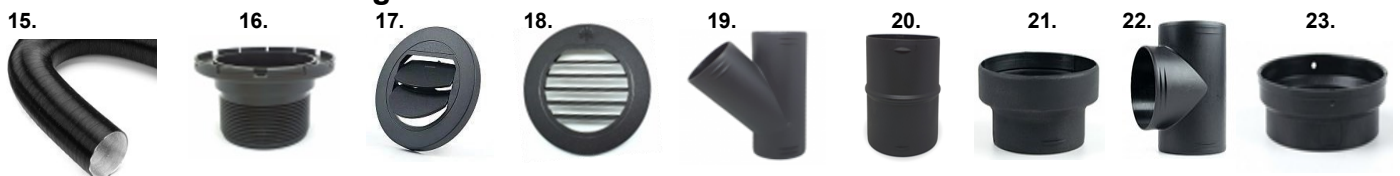

AUTOTERM ADDITIONAL DUCTING

65mm Additional Ducting Parts

No#	65mm Additional Ducting Parts	RV Supplies Code	2D Autoterm	4D Autoterm	4D Secondary
1	Autoterm 65mm Ducting. Per 1 Meter	TR40230	✓	X	X
2	Autoterm 65mm Mounting Flange	RVZ8290	✓	X	X
3	Autoterm 65mm Closable	RVZ8292	✓	X	X
4	Autoterm 65mm Non-Closable	RVZ8294	✓	X	X
5	Truma Ducting Air Vent Outlet	TR40280-01	✓	X	X
6	Truma Ducting Air Vent Outlet Housing	TR40280-01	✓	X	X
7	Autoterm 65mm 45° Y Adaptor	RVZ8296	✓	X	X
8	Autoterm 65mm Duct Joiner	RVZ8295	✓	X	X

80mm Additional Ducting Parts

No#	80mm Additional Ducting Parts	RV Supplies Code	2D Autoterm	4D Autoterm	4D Secondary
9	Autoterm 80mm Ducting. Per 0.5 Meter	TR39450-01	X	X	✓
10	Autoterm 80mm Mounting Flange	RVZ8271	X	X	✓
11	Autoterm 80/90mm Closable	RVZ8270	X	X	✓
12	Autoterm 80/90mm Non-Closable	RVZ8260	X	X	✓
13	Autoterm 80mm Duct Joiner	RVZ8275	X	X	✓
14	Autoterm 80mm 45° Y Adaptor	RVZ8272	X	X	✓

90mm Additional Ducting Parts

No#	90mm Additional Ducting Parts	RV Supplies Code	2D Autoterm	4D Autoterm	4D Secondary
15	Autoterm 90mm Ducting. Per 1 Meter	RVZ8262	X	✓	✓
16	Autoterm 90mm Mounting Flange	RVZ8258	X	✓	✓
17	Autoterm 80/90mm Closable	RVZ8270	X	✓	✓
18	Autoterm 80/90mm Non-Closable	RVZ8270	X	✓	✓
19	Autoterm 90mm 45° Y Adaptor	RVZ8266	X	✓	✓
20	Autoterm 90mm Duct Joiner	RVZ8264	X	✓	✓
21	Autoterm 90mm - 80mm Reducer	RVZ8257	X	✓	✓
22	Autoterm 90mm T Adaptor	RVZ8268	X	✓	✓
23	Autoterm 96-90mm Adaptor	RVZ8256	X	✓	✓

No#	Marine Kits & Fuel Accessories	RV Supplies Code	2D Autoterm	4D Autoterm	4D Secondary
24	Autoterm 2D & 4D Single Outlet Marine Kit	RVD640A	✓	✓	✓
25	Autoterm Through Hull Exhaust Fitting	RVZ8309	✓	✓	✓
26	Autoterm Stainless Steel Mounting Bracket	RVZ8310	✓	✓	✓
27	7.5L Diesel Fuel Tank	RVD638	✓	✓	✓
28	13L Diesel Fuel Tank	RVD639	✓	✓	✓