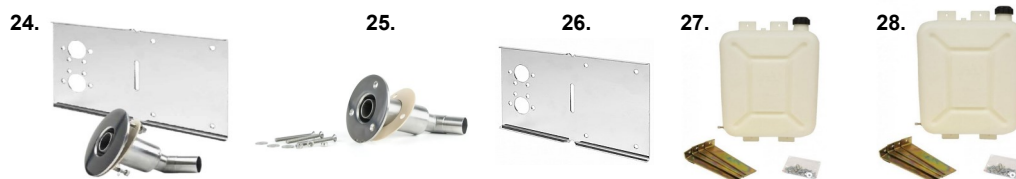

AUTOTERM ADDITIONAL DUCTING

65mm Additional Ducting Parts

No#	65mm Additional Ducting Parts	RV Supplies Code	2D Autoterm	4D Autoterm	4D Secondary
1	Autoterm 65mm Ducting. Per 1 Meter	TR40230	✓	X	X
2	Autoterm 65mm Mounting Flange	RVZ8290	✓	X	X
3	Autoterm 65mm Closable	RVZ8292	✓	X	X
4	Autoterm 65mm Non-Closable	RVZ8294	✓	X	X
5	Truma Ducting Air Vent Outlet	TR40280-01	✓	X	X
6	Truma Ducting Air Vent Outlet Housing	TR40280-01	✓	X	X
7	Autoterm 65mm 45° Y Adaptor	RVZ8296	✓	X	X
8	Autoterm 65mm Duct Joiner	RVZ8295	✓	X	X

80mm Additional Ducting Parts

No#	80mm Additional Ducting Parts	RV Supplies Code	2D Autoterm	4D Autoterm	4D Secondary
9	Autoterm 80mm Ducting. Per 0.5 Meter	TR39450-01	X	X	✓
10	Autoterm 80mm Mounting Flange	RVZ8271	X	X	✓
11	Autoterm 80/90mm Closable	RVZ8270	X	X	✓
12	Autoterm 80/90mm Non-Closable	RVZ8260	X	X	✓
13	Autoterm 80mm Duct Joiner	RVZ8275	X	X	✓
14	Autoterm 80mm 45° Y Adaptor	RVZ8272	X	X	✓

90mm Additional Ducting Parts

No#	90mm Additional Ducting Parts	RV Supplies Code	2D Autoterm	4D Autoterm	4D Secondary
15	Autoterm 90mm Ducting. Per 1 Meter	RVZ8262	X	✓	✓
16	Autoterm 90mm Mounting Flange	RVZ8258	X	✓	✓
17	Autoterm 80/90mm Closable	RVZ8270	X	✓	✓
18	Autoterm 80/90mm Non-Closable	RVZ8270	X	✓	✓
19	Autoterm 90mm 45° Y Adaptor	RVZ8266	X	✓	✓
20	Autoterm 90mm Duct Joiner	RVZ8264	X	✓	✓
21	Autoterm 90mm - 80mm Reducer	RVZ8257	X	✓	✓
22	Autoterm 90mm T Adaptor	RVZ8268	X	✓	✓
23	Autoterm 96-90mm Adaptor	RVZ8256	X	✓	✓

No#	Marine Kits & Fuel Accessories	RV Supplies Code	2D Autoterm	4D Autoterm	4D Secondary
24	Autoterm 2D & 4D Single Outlet Marine Kit	RVD640A	✓	✓	✓
25	Autoterm Through Hull Exhaust Fitting	RVZ8309	✓	✓	✓
26	Autoterm Stainless Steel Mounting Bracket	RVZ8310	✓	✓	✓
27	7.5L Diesel Fuel Tank	RVD638	✓	✓	✓
28	13L Diesel Fuel Tank	RVD639	✓	✓	✓