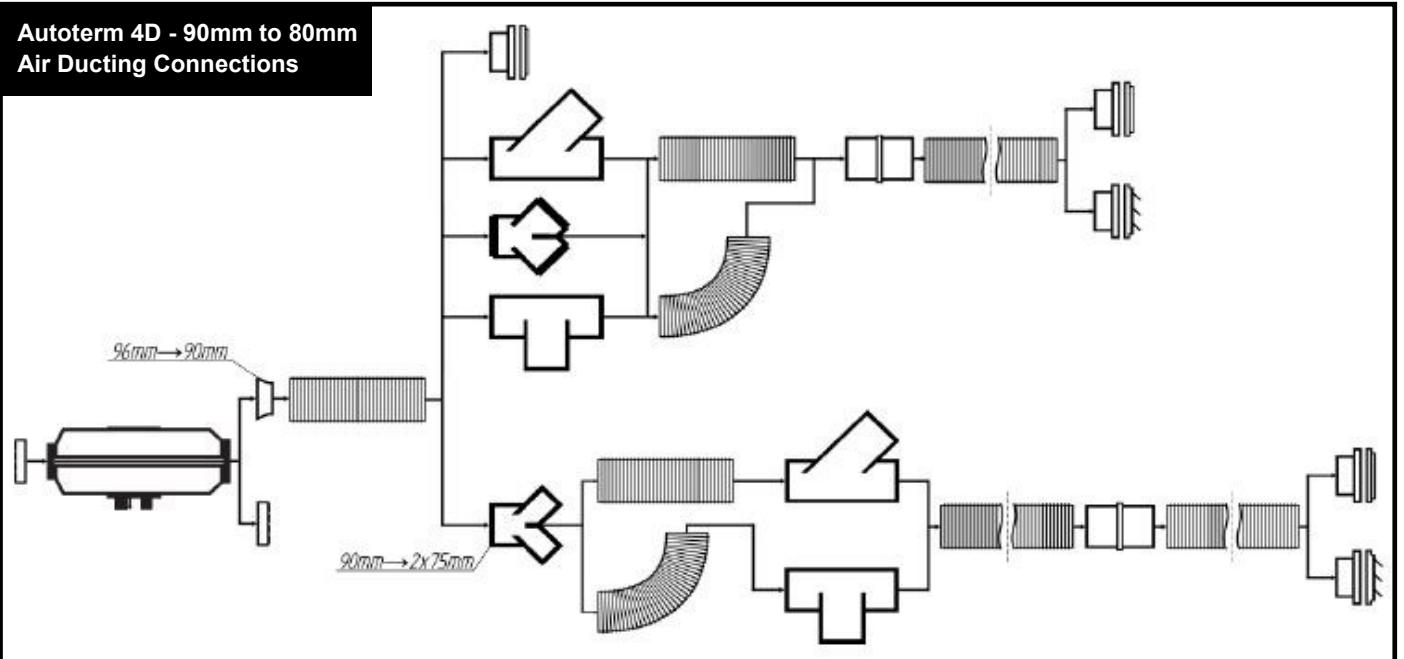

80mm Additional Ducting Parts

No#	80mm Additional Ducting Parts	RV Supplies Code	2D Autoterm	4D Autoterm	4D Secondary
9	Autoterm 80mm Ducting. Per 0.5 Meter	TR39450-01	X	X	✓
10	Autoterm 80mm Mounting Flange	RVZ8271	X	X	✓
11	Autoterm 80/90mm Closable	RVZ8270	X	X	✓
12	Autoterm 80/90mm Non-Closable	RVZ8260	X	X	✓
13	Autoterm 80mm Duct Joiner	RVZ8275	X	X	✓
14	Autoterm 80mm 45° Y Adaptor	RVZ8272	X	X	✓

90mm Additional Ducting Parts

No#	90mm Additional Ducting Parts	RV Supplies Code	2D Autoterm	4D Autoterm	4D Secondary
15	Autoterm 90mm Ducting. Per 1 Meter	RVZ8262	X	✓	✓
16	Autoterm 90mm Mounting Flange	RVZ8258	X	✓	✓
17	Autoterm 80/90mm Closable	RVZ8270	X	✓	✓
18	Autoterm 80/90mm Non-Closable	RVZ8270	X	✓	✓
19	Autoterm 90mm 45° Y Adaptor	RVZ8266	X	✓	✓
20	Autoterm 90mm Duct Joiner	RVZ8264	X	✓	✓
21	Autoterm 90mm - 80mm Reducer	RVZ8257	X	✓	✓
22	Autoterm 90mm T Adaptor	RVZ8268	X	✓	✓
23	Autoterm 96-90mm Adaptor	RVZ8256	X	✓	✓

**Autoterm 2D - 65mm
Air Ducting Connections**

**Autoterm 4D - 90mm to 80mm
Air Ducting Connections**

Installation Sketch Pad

* Please contact your closest Autoterm agent for more information