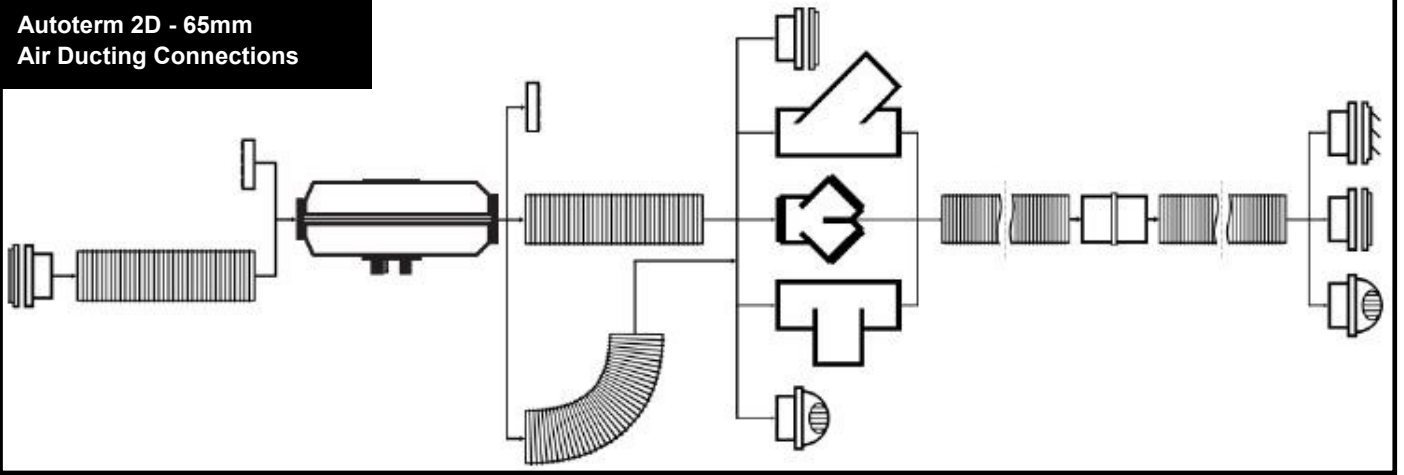

**Autoterm 2D - 65mm
Air Ducting Connections**