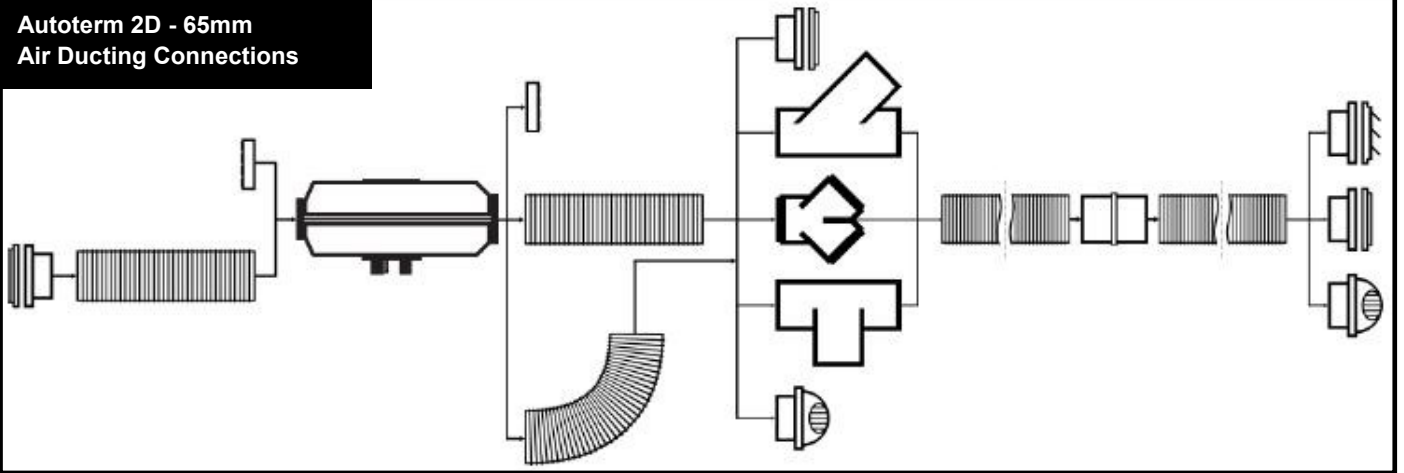

**Autoterm 2D - 65mm
Air Ducting Connections**