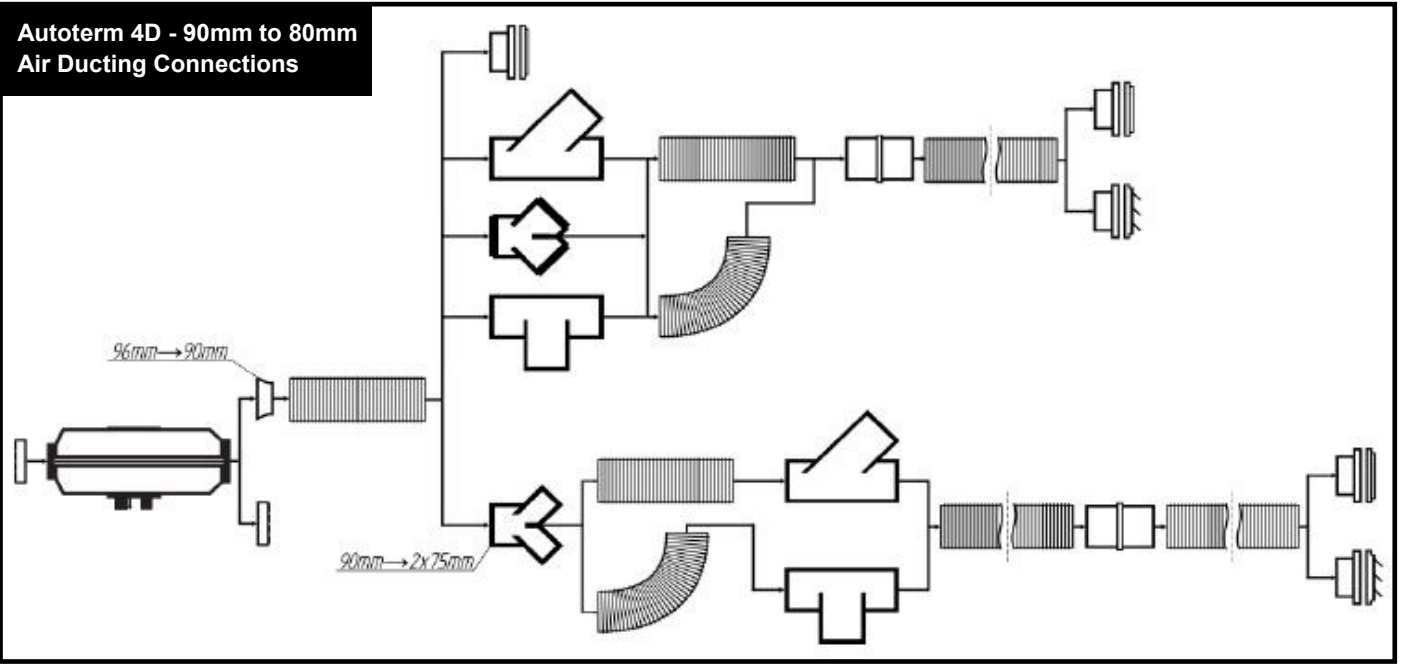

## 80mm Additional Ducting Parts

No#	80mm Additional Ducting Parts	RV Supplies Code	2D Autoterm	4D Autoterm	4D Secondary
9	Autoterm 80mm Ducting. Per 0.5 Meter	TR39450-01	X	X	✓
10	Autoterm 80mm Mounting Flange	RVZ8271	X	X	✓
11	Autoterm 80/90mm Closable	RVZ8270	X	X	✓
12	Autoterm 80/90mm Non-Closable	RVZ8260	X	X	✓
13	Autoterm 80mm Duct Joiner	RVZ8275	X	X	✓
14	Autoterm 80mm 45° Y Adaptor	RVZ8272	X	X	✓

## 90mm Additional Ducting Parts

No#	90mm Additional Ducting Parts	RV Supplies Code	2D Autoterm	4D Autoterm	4D Secondary
15	Autoterm 90mm Ducting. Per 1 Meter	RVZ8262	X	✓	✓
16	Autoterm 90mm Mounting Flange	RVZ8258	X	✓	✓
17	Autoterm 80/90mm Closable	RVZ8270	X	✓	✓
18	Autoterm 80/90mm Non-Closable	RVZ8270	X	✓	✓
19	Autoterm 90mm 45° Y Adaptor	RVZ8266	X	✓	✓
20	Autoterm 90mm Duct Joiner	RVZ8264	X	✓	✓
21	Autoterm 90mm - 80mm Reducer	RVZ8257	X	✓	✓
22	Autoterm 90mm T Adaptor	RVZ8268	X	✓	✓
23	Autoterm 96-90mm Adaptor	RVZ8256	X	✓	✓

**Autoterm 2D - 65mm  
Air Ducting Connections**

**Autoterm 4D - 90mm to 80mm  
Air Ducting Connections**

**Installation Sketch Pad**

\* Please contact your closest Autoterm agent for more information