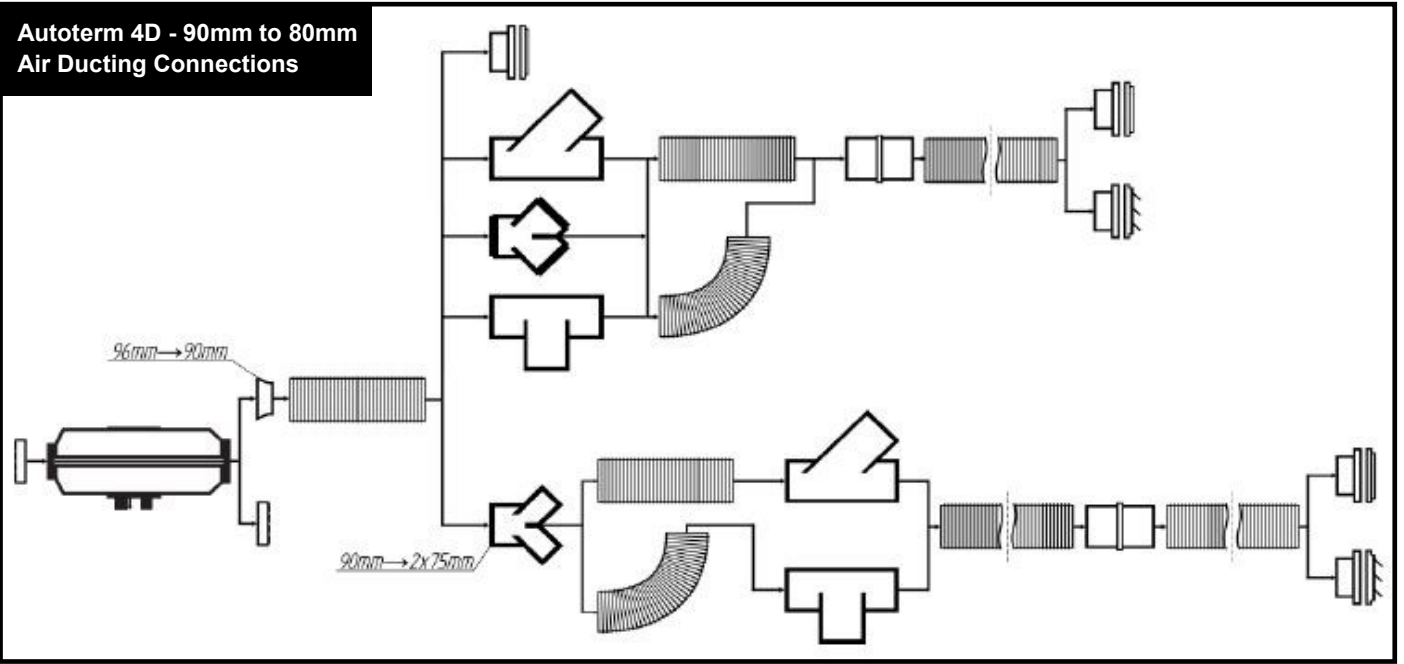

80mm Additional Ducting Parts

No#	80mm Additional Ducting Parts	RV Supplies Code	2D Autoterm	4D Autoterm	4D Secondary
9	Autoterm 80mm Ducting. Per 0.5 Meter	TR39450-01	X	X	✓
10	Autoterm 80mm Mounting Flange	RVZ8271	X	X	✓
11	Autoterm 80/90mm Closable	RVZ8270	X	X	✓
12	Autoterm 80/90mm Non-Closable	RVZ8260	X	X	✓
13	Autoterm 80mm Duct Joiner	RVZ8275	X	X	✓
14	Autoterm 80mm 45° Y Adaptor	RVZ8272	X	X	✓

90mm Additional Ducting Parts

No#	90mm Additional Ducting Parts	RV Supplies Code	2D Autoterm	4D Autoterm	4D Secondary
15	Autoterm 90mm Ducting. Per 1 Meter	RVZ8262	X	✓	✓
16	Autoterm 90mm Mounting Flange	RVZ8258	X	✓	✓
17	Autoterm 80/90mm Closable	RVZ8270	X	✓	✓
18	Autoterm 80/90mm Non-Closable	RVZ8270	X	✓	✓
19	Autoterm 90mm 45° Y Adaptor	RVZ8266	X	✓	✓
20	Autoterm 90mm Duct Joiner	RVZ8264	X	✓	✓
21	Autoterm 90mm - 80mm Reducer	RVZ8257	X	✓	✓
22	Autoterm 90mm T Adaptor	RVZ8268	X	✓	✓
23	Autoterm 96-90mm Adaptor	RVZ8256	X	✓	✓

**Autoterm 2D - 65mm
Air Ducting Connections**

**Autoterm 4D - 90mm to 80mm
Air Ducting Connections**

Installation Sketch Pad

* Please contact your closest Autoterm agent for more information