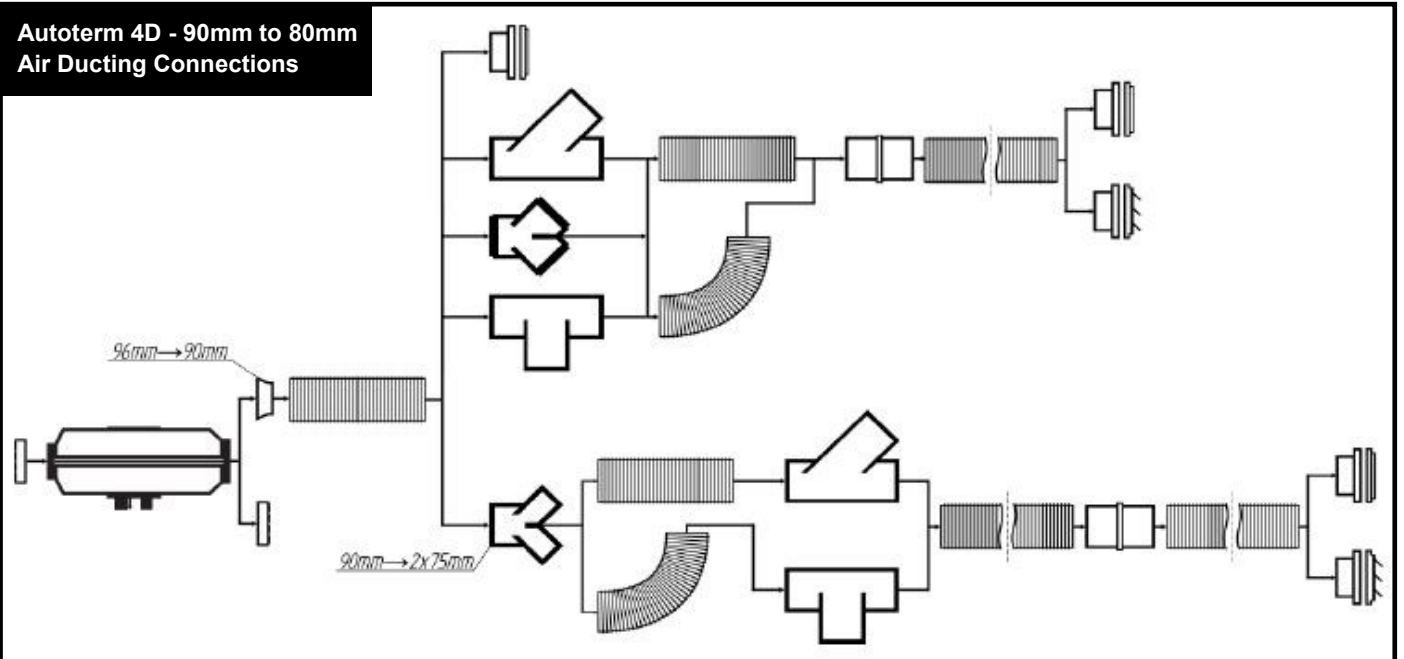

## 80mm Additional Ducting Parts

No#	80mm Additional Ducting Parts	RV Supplies Code	2D Autoterm	4D Autoterm	4D Secondary
9	Autoterm 80mm Ducting. Per 0.5 Meter	TR39450-01	X	X	✓
10	Autoterm 80mm Mounting Flange	RVZ8271	X	X	✓
11	Autoterm 80/90mm Closable	RVZ8270	X	X	✓
12	Autoterm 80/90mm Non-Closable	RVZ8260	X	X	✓
13	Autoterm 80mm Duct Joiner	RVZ8275	X	X	✓
14	Autoterm 80mm 45° Y Adaptor	RVZ8272	X	X	✓

## 90mm Additional Ducting Parts

No#	90mm Additional Ducting Parts	RV Supplies Code	2D Autoterm	4D Autoterm	4D Secondary
15	Autoterm 90mm Ducting. Per 1 Meter	RVZ8262	X	✓	✓
16	Autoterm 90mm Mounting Flange	RVZ8258	X	✓	✓
17	Autoterm 80/90mm Closable	RVZ8270	X	✓	✓
18	Autoterm 80/90mm Non-Closable	RVZ8270	X	✓	✓
19	Autoterm 90mm 45° Y Adaptor	RVZ8266	X	✓	✓
20	Autoterm 90mm Duct Joiner	RVZ8264	X	✓	✓
21	Autoterm 90mm - 80mm Reducer	RVZ8257	X	✓	✓
22	Autoterm 90mm T Adaptor	RVZ8268	X	✓	✓
23	Autoterm 96-90mm Adaptor	RVZ8256	X	✓	✓

**Autoterm 2D - 65mm  
Air Ducting Connections**

**Autoterm 4D - 90mm to 80mm  
Air Ducting Connections**

**Installation Sketch Pad**

\* Please contact your closest Autoterm agent for more information