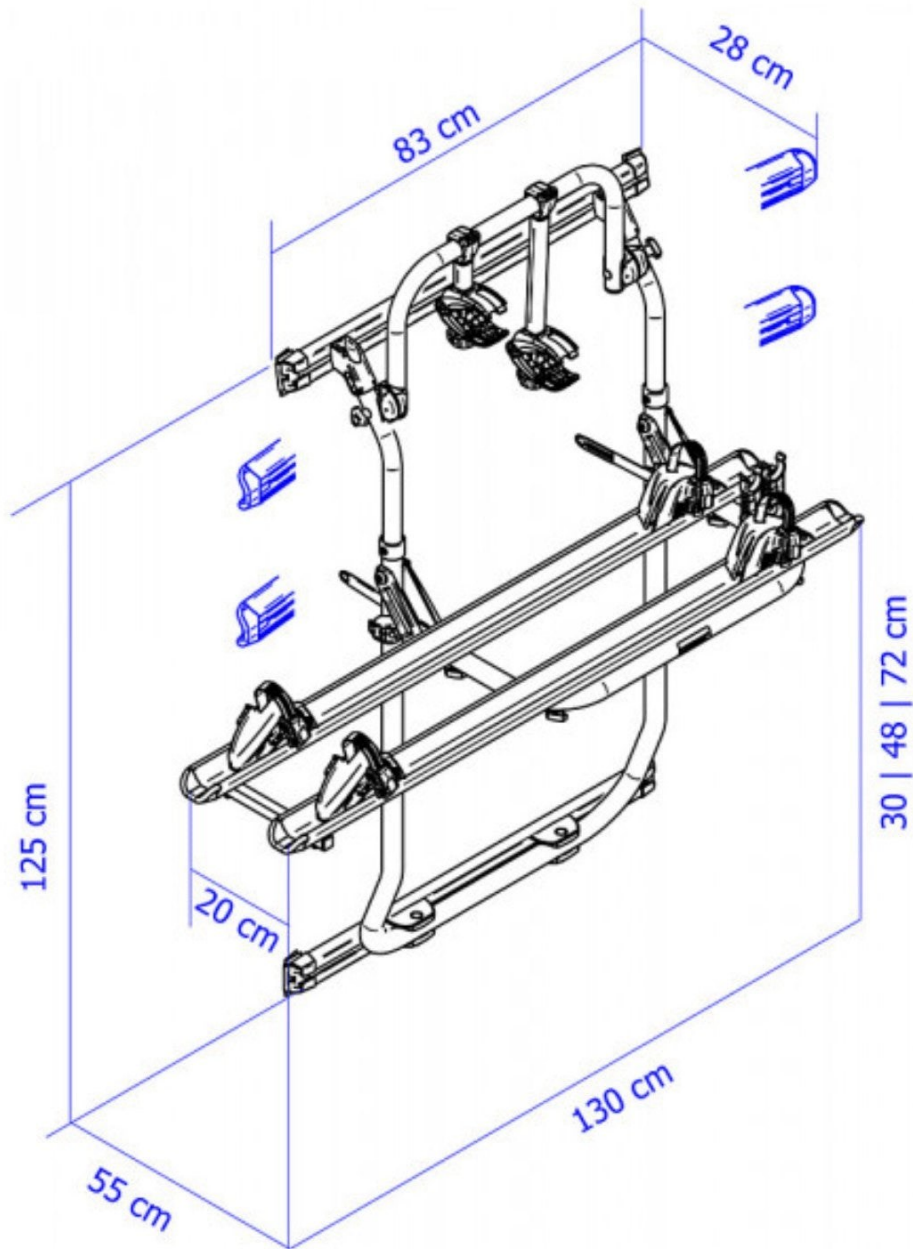

DIMENSIONS

Thule Elite Van Bike Rack - VW Crafter/Grand California - RVP595

WWW.RVSUPPLIES.CO.NZ