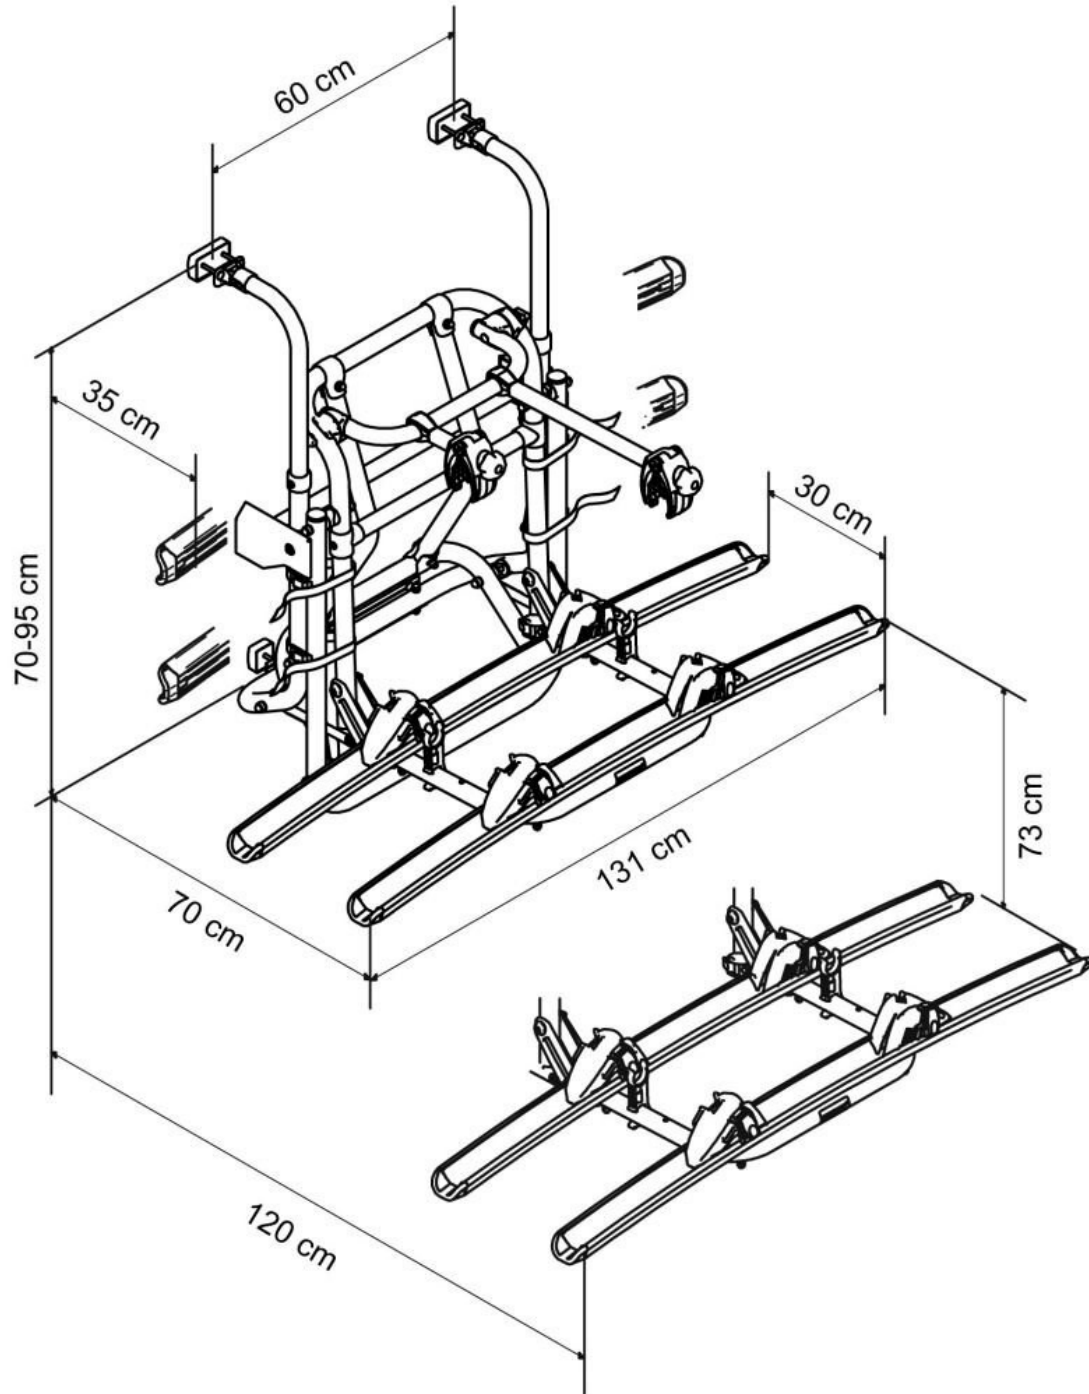

# DIMENSIONS

Thule Lift V16 Bike Rack - 12V Electric - RVP589

[WWW.RVSUPPLIES.CO.NZ](http://WWW.RVSUPPLIES.CO.NZ)