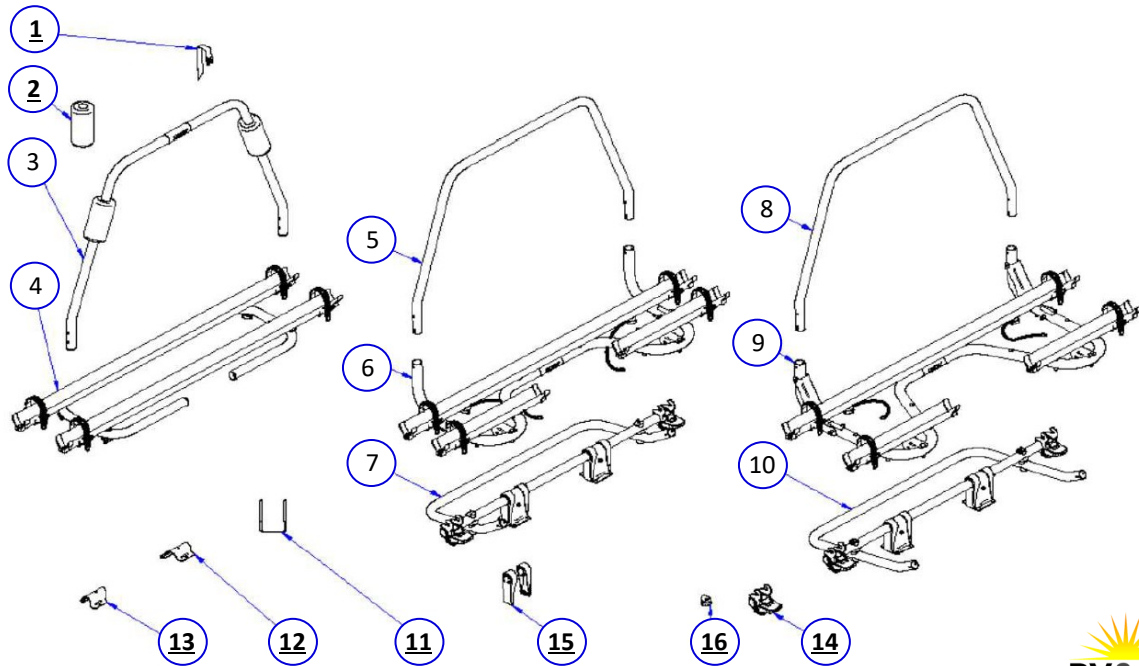

CLICK ON PART NUMBER TO VIEW PRODUCT

Thule Caravan Light - Smart - Superb (RVP5881/881/883/ - RVP588 - RVP587)

No#	Vendor Code	Description - Caravan Light	
1	306566	BRAKE STRAPS	<u>RVZ2320</u>
2	1500602748	FOAM PADS 30x75x150mm (2 PCS)	<u>RVZ6894</u>
3	1500602766	CARAVAN LIGHT SUPPORT BAR	PLEASE ENQUIRE
4	1500602767	CARAVAN LIGHT PLATFORM COMPLETE	PLEASE ENQUIRE
Description - Caravan Smart			
5	1500602768	CARAVAN SMART / SUPERB SUPPORT BAR	PLEASE ENQUIRE
6	1500602769	CARAVAN SMART PLATFORM COMPLETE	PLEASE ENQUIRE
7	1500602770	CARAVAN SMART BASE	PLEASE ENQUIRE
14	1500602864	CARAVAN SMART / SUPERB PLATFORM LOCK SET V2	<u>RVP5885</u>
15	1500602899	CARAVAN SMART/ SUPERB FOOT COVER (2X)	<u>RVZ6896</u>
16	1500602960	C. SMART/SUPERB FIXATION TILT STOP (2x)	<u>RVZ6898</u>
Description - Caravan Superb			
8	1500602768	CARAVAN SMART / SUPERB SUPPORT BAR	PLEASE ENQUIRE
9	1500602771	CARAVAN SUPERB PLATFORM COMPLETE	PLEASE ENQUIRE
6	1500602808	CARAVAN SUPERB SV PLATFORM COMPLETE	PLEASE ENQUIRE
6	1500602987	CARAVAN SUPERB SV 2016 PLATFORM COMPLETE	PLEASE ENQUIRE
10	1500602772	CARAVAN SUPERB BASE	PLEASE ENQUIRE
7	1500602770	CARAVAN SUPERB SV BASE	PLEASE ENQUIRE
7	1500602988	CARAVAN SUPERB SV 2016 BASE	PLEASE ENQUIRE
14	1500602864	CARAVAN SMART / SUPERB PLATFORM LOCK SET V2	<u>RVP5885</u>
15	1500602899	CARAVAN SMART/ SUPERB FOOT COVER (2X)	<u>RVZ6896</u>
16	1500602960	C. SMART/SUPERB FIXATION TILT STOP (2x)	<u>RVZ6898</u>
Description - Common Parts for all A-Frame Models			
11	1500601980	U-BOLT M6 x 135/78/135	<u>RVZ2322</u>
12	1500602773	FIXATION PLATE D30 LH, Black	<u>RVZ2324</u>
13	1500602774	FIXATION PLATE D30 RH, Black	<u>RVZ2326</u>