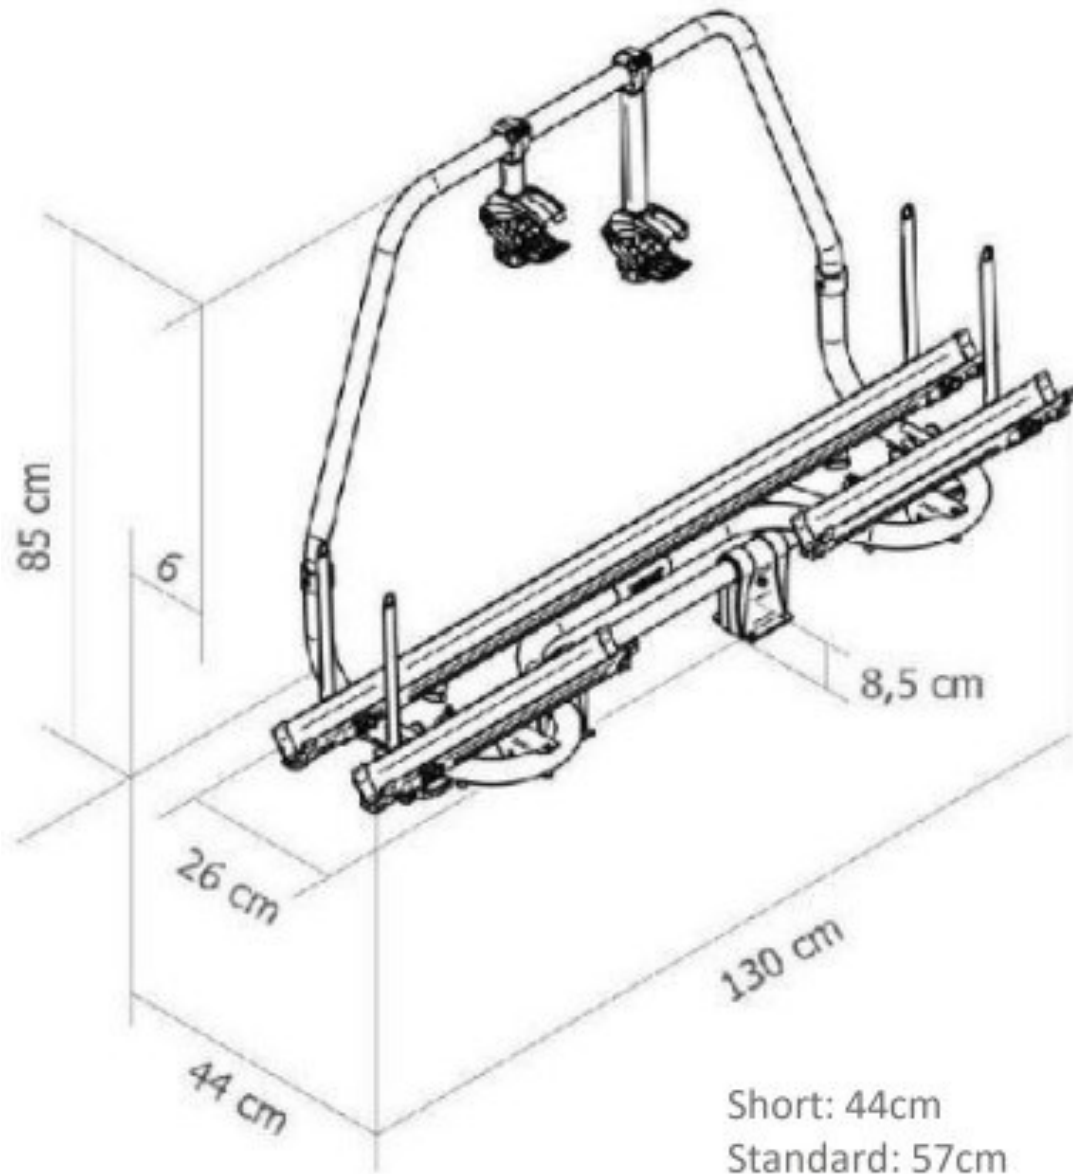

DIMENSIONS

Thule Caravan Smart Bike Rack - RVP588

WWW.RVSUPPLIES.CO.NZ