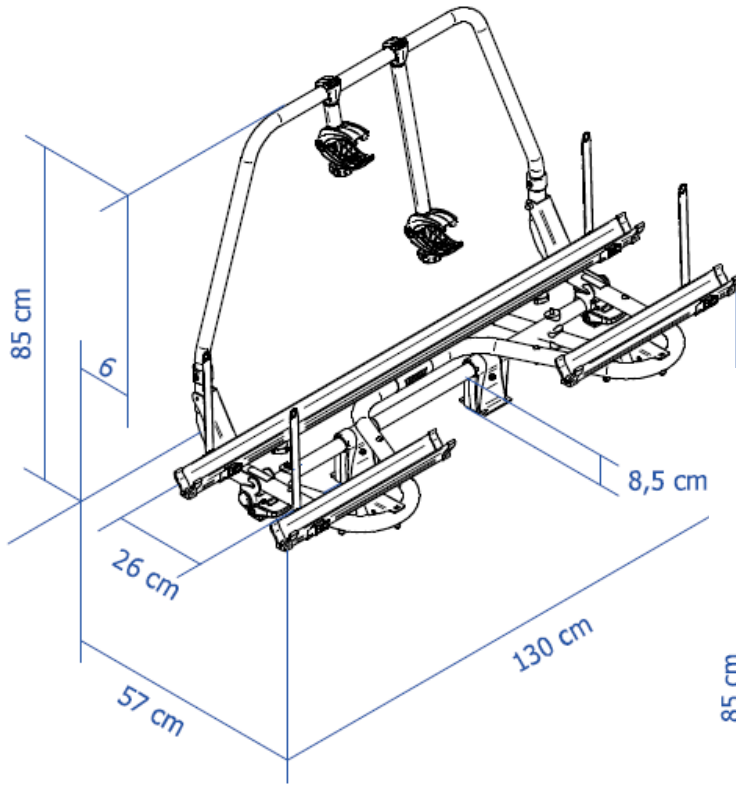

# DIMENSIONS

Thule Caravan Superb - Standard

Thule Caravan Superb - Short V16

**Thule Caravan Superb Bike Rack - RVP5881/RVP5882/RVP5883**

[WWW.RVSUPPLIES.CO.NZ](http://WWW.RVSUPPLIES.CO.NZ)