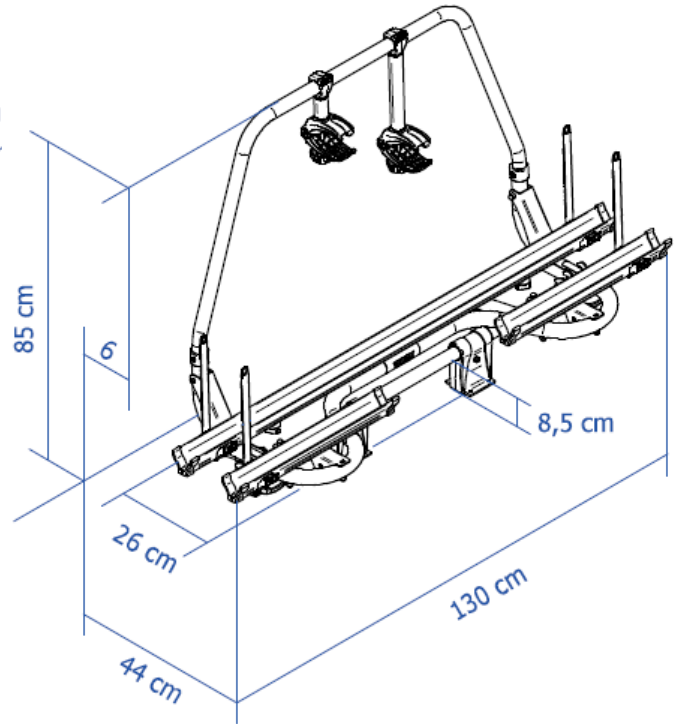

# DIMENSIONS

Thule Caravan Superb - Standard

Thule Caravan Superb - Short V16

**Thule Caravan Superb Bike Rack - RVP5881/RVP5882/RVP5883**

[WWW.RVSUPPLIES.CO.NZ](http://WWW.RVSUPPLIES.CO.NZ)