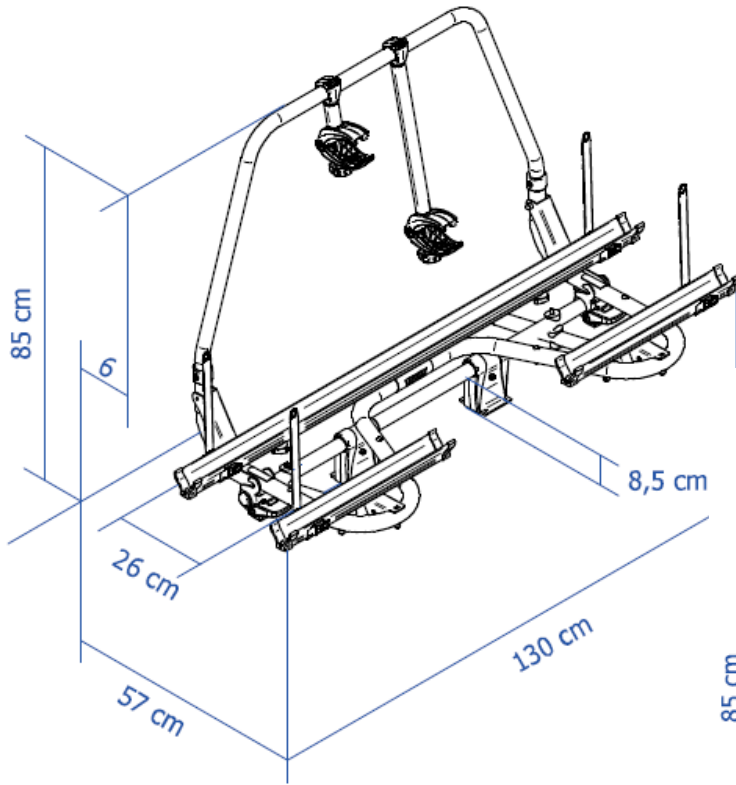

DIMENSIONS

Thule Caravan Superb - Standard

Thule Caravan Superb - Short V16

Thule Caravan Superb Bike Rack - RVP5881/RVP5882/RVP5883

WWW.RVSUPPLIES.CO.NZ