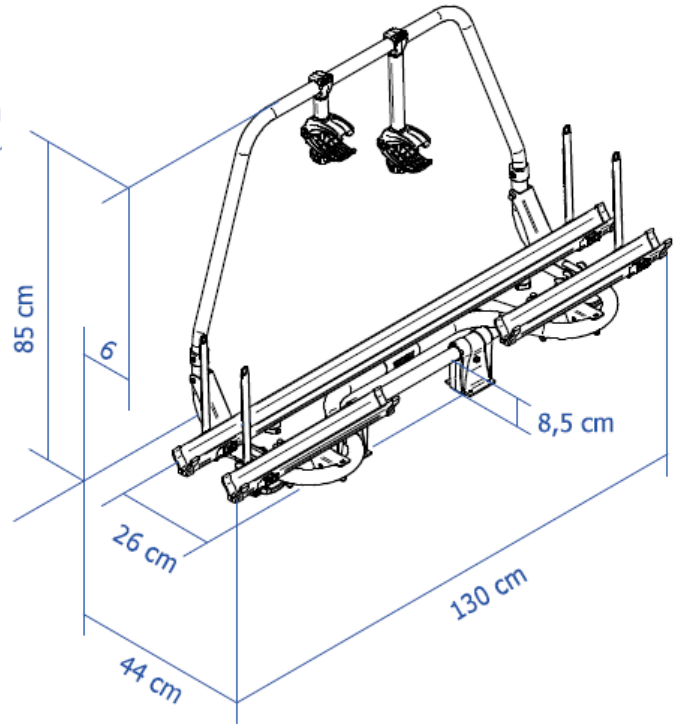

DIMENSIONS

Thule Caravan Superb - Standard

Thule Caravan Superb - Short V16

Thule Caravan Superb Bike Rack - RVP5881/RVP5882/RVP5883

WWW.RVSUPPLIES.CO.NZ