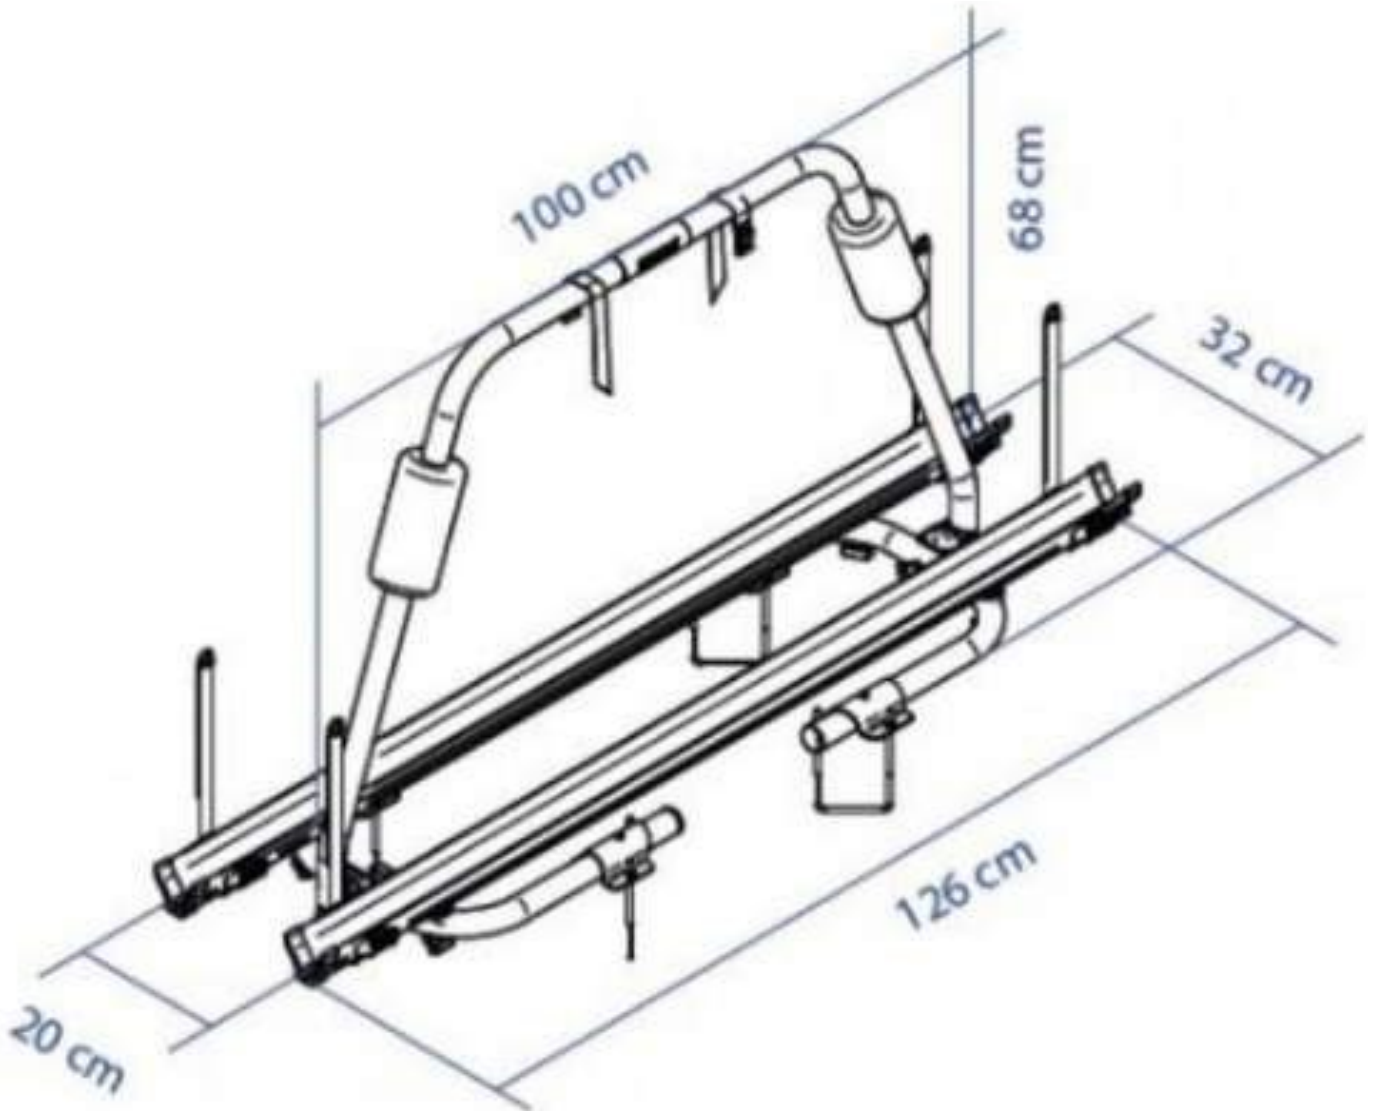

DIMENSIONS

Thule Caravan Light Bike Rack - RVP587

WWW.RVSUPPLIES.CO.NZ