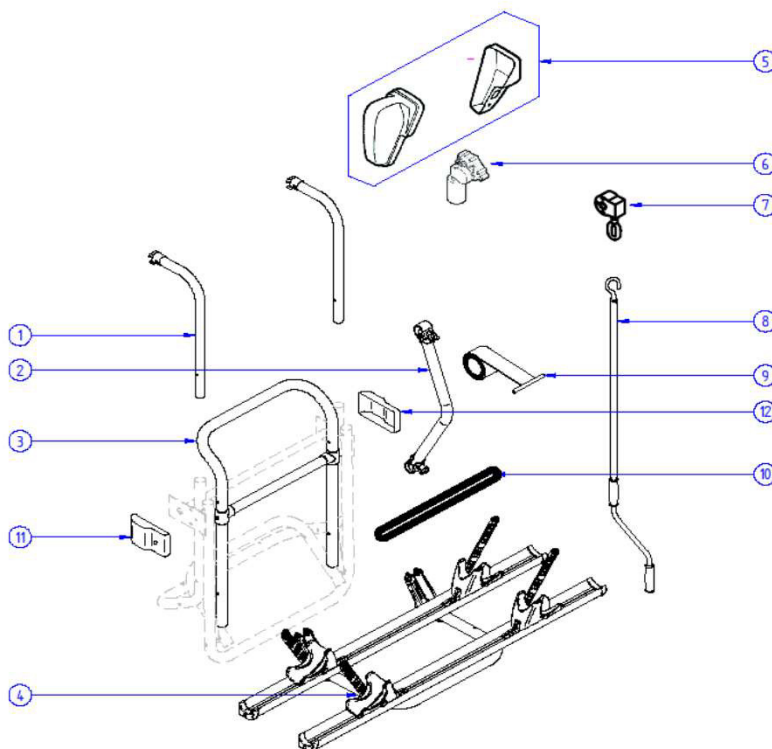

2015 SPARE PARTS LIST

Lift - 2 bikes

THULE
SWEDEN

OBL708-02

THULE
SWEDEN

THULE Lift since 2010

OBL708-02

	ART.NR.	DESCRIPTION	RVS Part No
1	1500602372	LIFT ARM (1x), SINCE 2011	
1	1500602705	LIFT ARM (1x), UNTIL 2011	
1	306469	LIFT EXTENSION ARMS 150CM, SINCE 2011 - 2PCS	RVZ 2305
1	1500602706	LIFT EXTENSION ARMS 150CM, UNTIL 2011 - 2PCS	
2	1500602048	LIFT TIE TUBE	
3	1500602106	LIFT SUPPORTING FRAME 481MM, SINCE 2010	
3	1500602108	LIFT SUPPORTING FRAME 511MM - not available anymore	
4	1500602373	LIFT PLATFORM COMPLETE, SINCE 2010	
5	1500600505	LIFT 12V MOTOR COVER - 2PCS	RVZ 2301
6	1500600504	LIFT 12V MOTOR	RVZ 2313
7	1500601972	LIFT MANUAL GEAR	RVZ 2311
8	1500601973	LIFT MANUAL HAND CRANK	RVZ 2304
9	1500600467	LIFT STRAP - 2PCS	RVZ 2306
10	1500602000	LIFT RUBBER ELASTIC	RVZ 2307
11	1500600506	LIFT SIDEPLATE COVER LH - MANUAL & 12V	RVZ 2308
12	1500601746	LIFT SIDEPLATE COVER RH - MANUAL	RVZ 2309