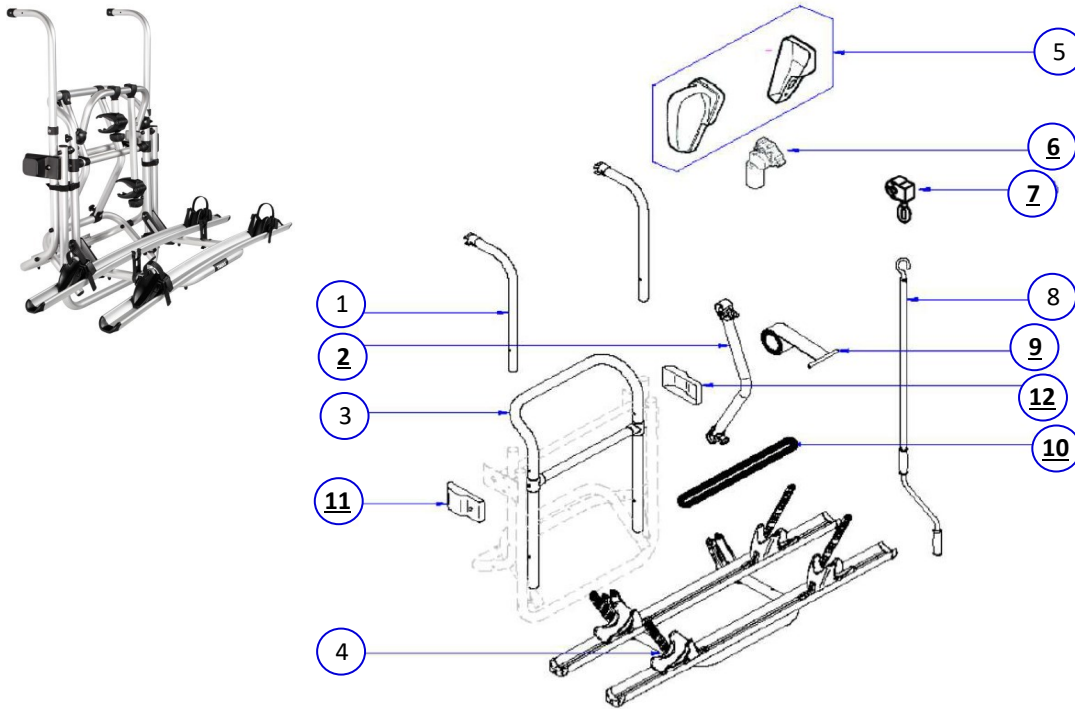

CLICK ON PART NUMBER TO VIEW PRODUCT

Thule Lift V16 Bike Rack - 12V Manual (RVP585)

No#	Vendor Code	Description	RV Supplies Item Code
1	1500602372	LIFT ARM (1x)	PLEASE ENQUIRE
2	1500602048	THULE LIFT V16 BIKE RACK TIE TUBE (1X)	<u>RVZ2302</u>
3	1500602108	LIFT SUPPORTING FRAME 481MM	PLEASE ENQUIRE
4	1500602373	LIFT PLATFORM COMPLETE	PLEASE ENQUIRE
5	1500600505	LIFT 12V MOTOR COVER - 2PCS	PLEASE ENQUIRE
6	1500601972	LIFT MANUAL GEAR	<u>RVZ2311</u>
7	1500601973	LIFT MANUAL HAND CRANK	PLEASE ENQUIRE
8	1500600467	LIFT STRAP - 2PCS	<u>RVZ2306</u>
9	1500602000	LIFT RUBBER ELASTIC	<u>RVZ2307</u>
10	1500600506	LIFT SIDEPLATE COVER LH - MANUAL & 12V	<u>RVZ2308</u>
11	1500601746	LIFT SIDEPLATE COVER RH - MANUAL	<u>RVZ2308</u>