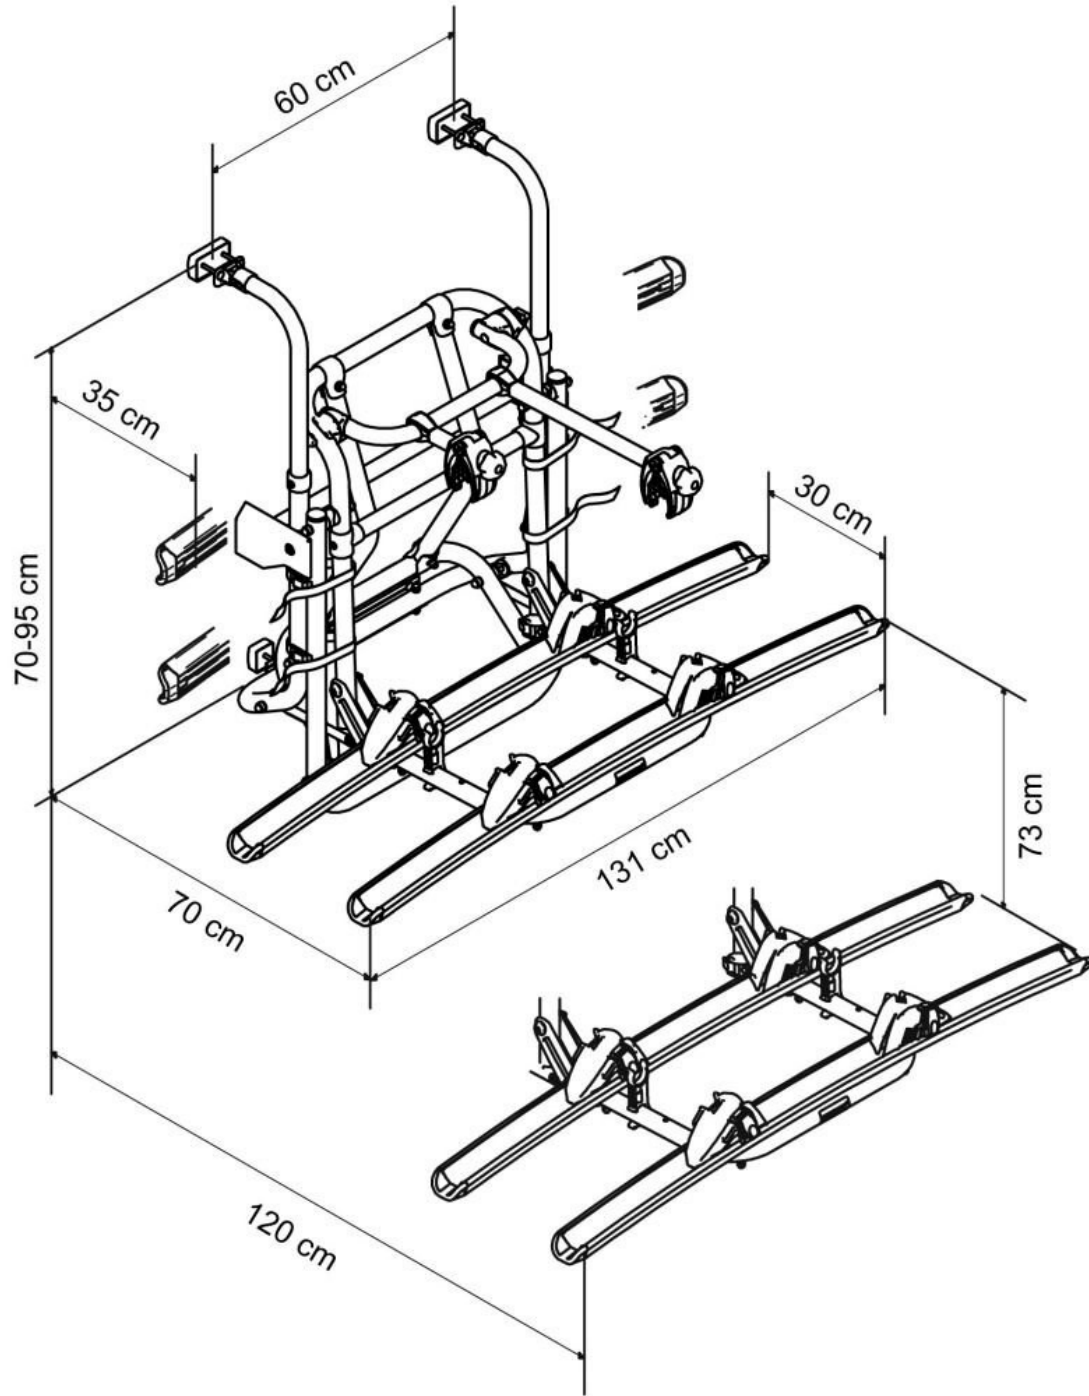

DIMENSIONS

Thule Lift V16 Bike Rack - Manual - RVP585

WWW.RVSUPPLIES.CO.NZ