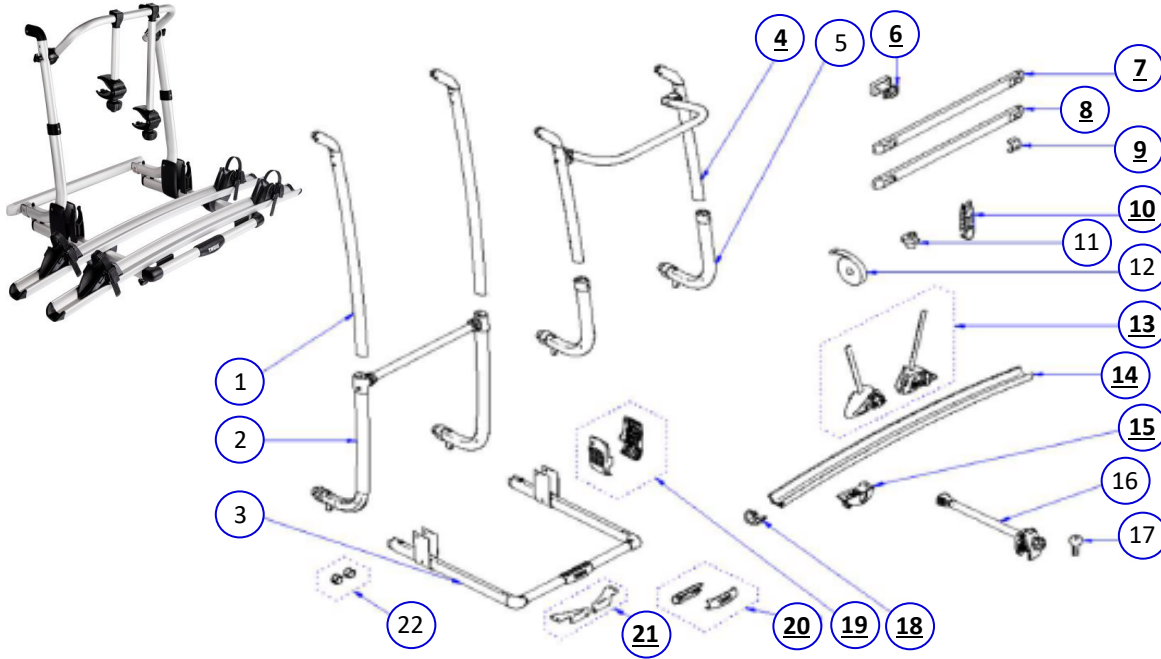

# CLICK ON PART NUMBER TO VIEW PRODUCT

## Thule Excellent Bike Rack - Short Frame (RVP552)

No#	Vendor Code	Description	RV Supplies Item Code
1	1500602393	EXCELLENT ARM (1x)	PLEASE ENQUIRE
2	1500602394	EXCELLENT CROSSBAR + T-PIECES + BODY	PLEASE ENQUIRE
3	1500602397	EXCELLENT PLATFORM	PLEASE ENQUIRE
4	1500602395	EXCELLENT SV ARMS+CROSSBAR	<a href="#">RVZ2299</a>
5	1500602396	EXCELLENT SV BODY + CONNECTION PIECE (1x)	PLEASE ENQUIRE
6	1500602383	G2 UPPER FIXATION KIT (2x)	<a href="#">RVZ2294</a>
7	309828	G2 TOP MOUNTING RAIL	<a href="#">RVP557</a>
8	306946	BOTTOM MOUNTING RAIL	<a href="#">RVZ2290</a>
9	307328	COVER MOUNTING RAIL (2pcs)	<a href="#">RVZ6865</a>
10	1500602400	PLATFORM HOLDER (2x)	<a href="#">RVZ2264</a>
11	1500602386	KNOB WITH NUT BLACK H18mm (2x)	PLEASE ENQUIRE
12	1500602387	SAFETY STRAP 2,00M BLACK	PLEASE ENQUIRE
13	1500602403	EXCELLENT WHEEL HOLDER W PUMP BUCKLE (1L+1R)	<a href="#">RVZ2265</a>
14	1500602401	G2 RAIL PROFILE	<a href="#">RVZ2298</a>
15	15 1500602621	EXCELLENT RAILSLIDER BLACK (2x)	<a href="#">RVZ2267</a>
16	306463	G2 BIKE ARM #1 WITH LOCK	PLEASE ENQUIRE
16	306464	G2 BIKE ARM #2 WITH LOCK	PLEASE ENQUIRE
16	306465	G2 BIKE ARM #3 WITH LOCK G2 BIKE ARM #3 WITH LOCK	PLEASE ENQUIRE
16	306466	G2 BIKE ARM #4 WITH LOCK G2 BIKE ARM #4 WITH LOCK	PLEASE ENQUIRE
17	1500002XXX	SPARE KEY FOR BIKE ARM LOCK (XXX = KEY NR.)	PLEASE ENQUIRE
18	1500602402	G2 ENDCAP RAIL (2x)	<a href="#">RVZ2266</a>
19	1500602398	EXCELLENT HINGE COVERS (1L+1R)	<a href="#">RVZ2270</a>
20	1500602399	EXCELLENT PLATFORM HANDLE	<a href="#">RVZ2310</a>
21	1500602697	PLATFORM CORNER CONNECTION	<a href="#">RVZ2297</a>
22	1500602751	ANTI RATTLING BOTTOM MOUNTING RAIL (2x)	PLEASE ENQUIRE