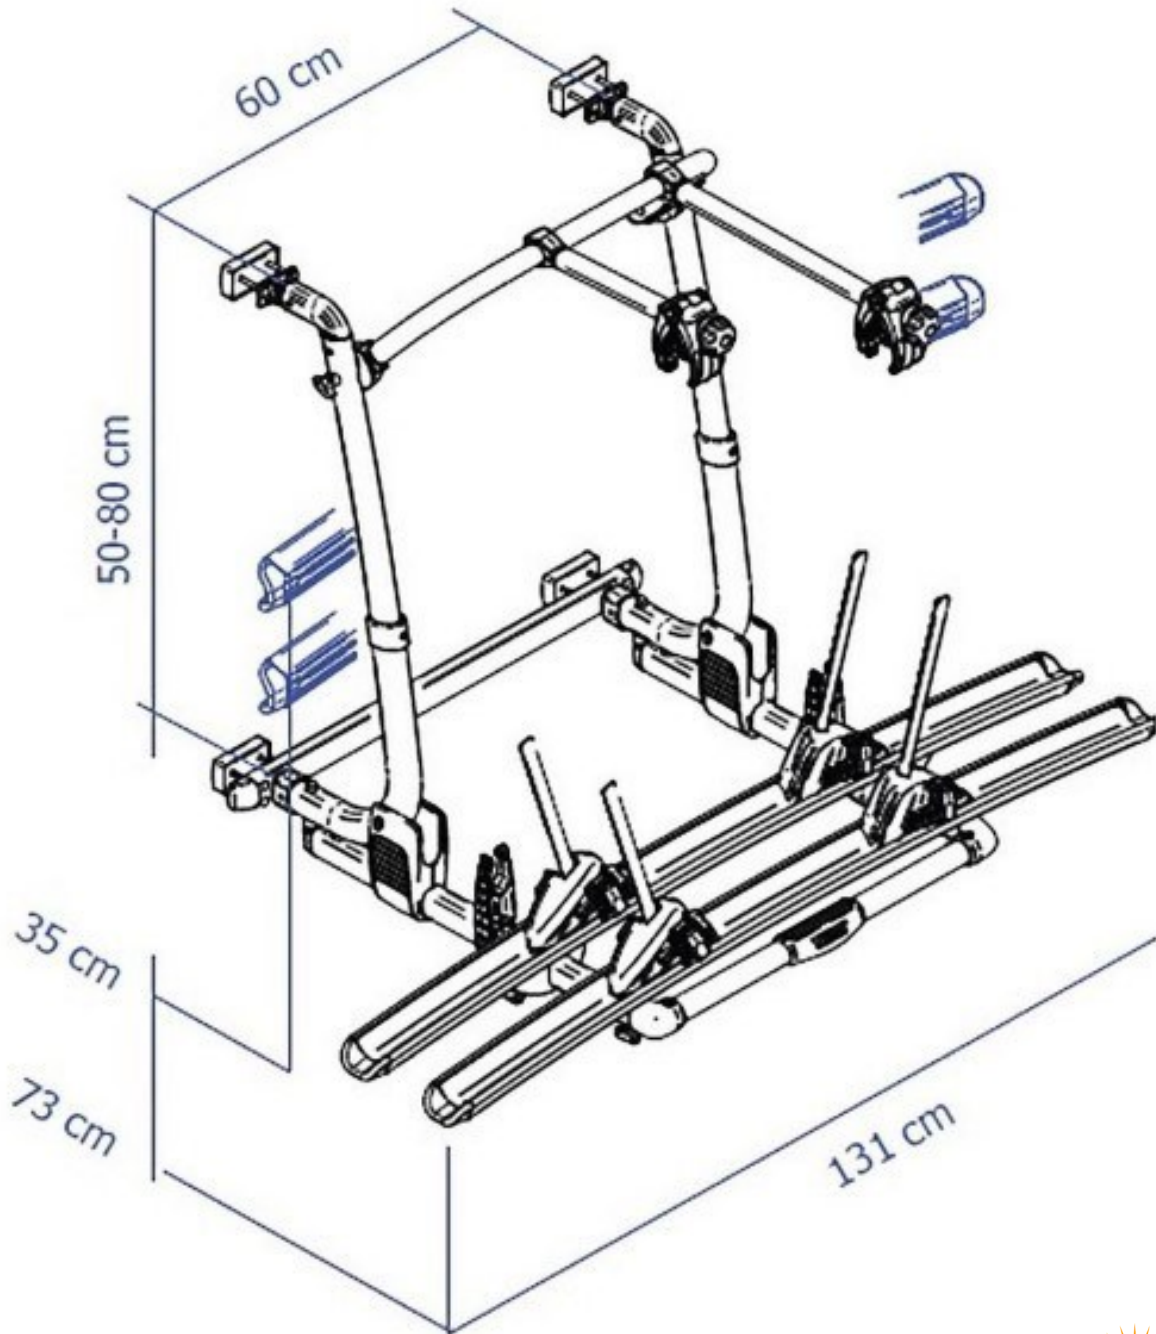

DIMENSIONS

Thule Excellent Bike Rack - Short Frame - RVP552

WWW.RVSUPPLIES.CO.NZ