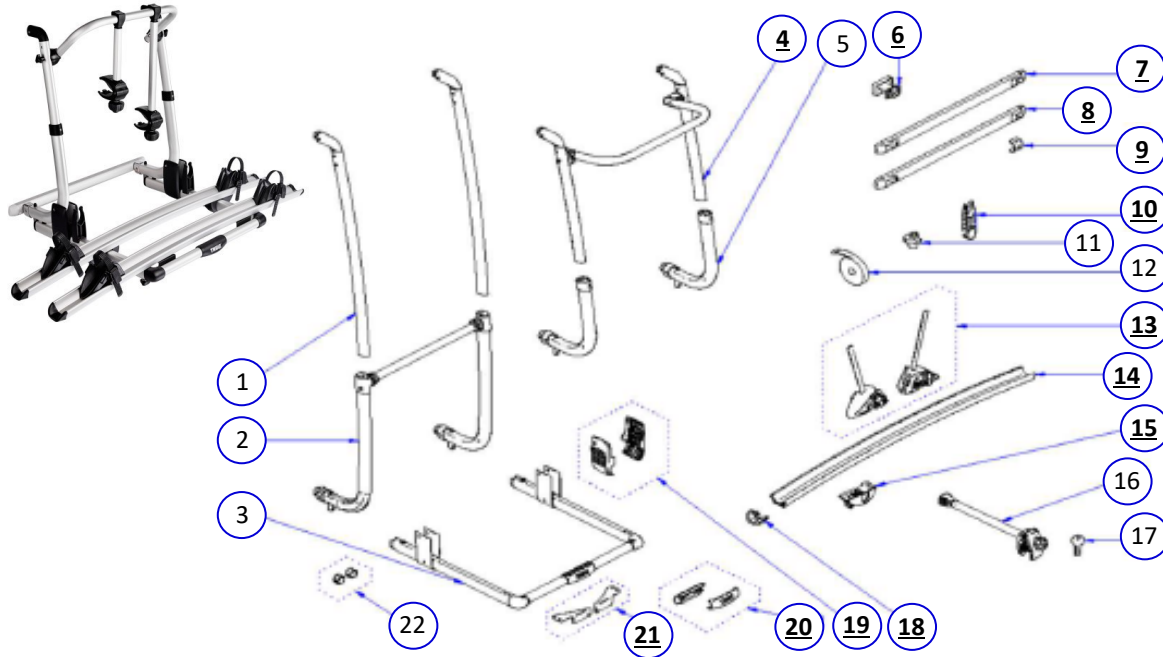

CLICK ON PART NUMBER TO VIEW PRODUCT

Thule Excellent Bike Rack - Standard Frame (RVP550/RVP551)

No#	Vendor Code	Description	RV Supplies Item Code
1	1500602393	EXCELLENT ARM (1x)	PLEASE ENQUIRE
2	1500602394	EXCELLENT CROSSBAR + T-PIECES + BODY	PLEASE ENQUIRE
3	1500602397	EXCELLENT PLATFORM	PLEASE ENQUIRE
4	1500602395	EXCELLENT SV ARMS+CROSSBAR	RVZ2299
5	1500602396	EXCELLENT SV BODY + CONNECTION PIECE (1x)	PLEASE ENQUIRE
6	1500602383	G2 UPPER FIXATION KIT (2x)	RVZ2294
7	309828	G2 TOP MOUNTING RAIL	RVP557
8	306946	BOTTOM MOUNTING RAIL	RVZ2290
9	307328	COVER MOUNTING RAIL (2pcs)	RVZ6865
10	1500602400	PLATFORM HOLDER (2x)	RVZ2264
11	1500602386	KNOB WITH NUT BLACK H18mm (2x)	PLEASE ENQUIRE
12	1500602387	SAFETY STRAP 2,00M BLACK	PLEASE ENQUIRE
13	1500602403	EXCELLENT WHEEL HOLDER W PUMP BUCKLE (1L+1R)	RVZ2265
14	1500602401	G2 RAIL PROFILE	RVZ2298
15	15 1500602621	EXCELLENT RAILSLIDER BLACK (2x)	RVZ2267
16	306463	G2 BIKE ARM #1 WITH LOCK	PLEASE ENQUIRE
16	306464	G2 BIKE ARM #2 WITH LOCK	PLEASE ENQUIRE
16	306465	G2 BIKE ARM #3 WITH LOCK G2 BIKE ARM #3 WITH LOCK	PLEASE ENQUIRE
16	306466	G2 BIKE ARM #4 WITH LOCK G2 BIKE ARM #4 WITH LOCK	PLEASE ENQUIRE
17	1500002XXX	SPARE KEY FOR BIKE ARM LOCK (XXX = KEY NR.)	PLEASE ENQUIRE
18	1500602402	G2 ENDCAP RAIL (2x)	RVZ2266
19	1500602398	EXCELLENT HINGE COVERS (1L+1R)	RVZ2270
20	1500602399	EXCELLENT PLATFORM HANDLE	RVZ2310
21	1500602697	PLATFORM CORNER CONNECTION	RVZ2297
22	1500602751	ANTI RATTLING BOTTOM MOUNTING RAIL (2x)	PLEASE ENQUIRE