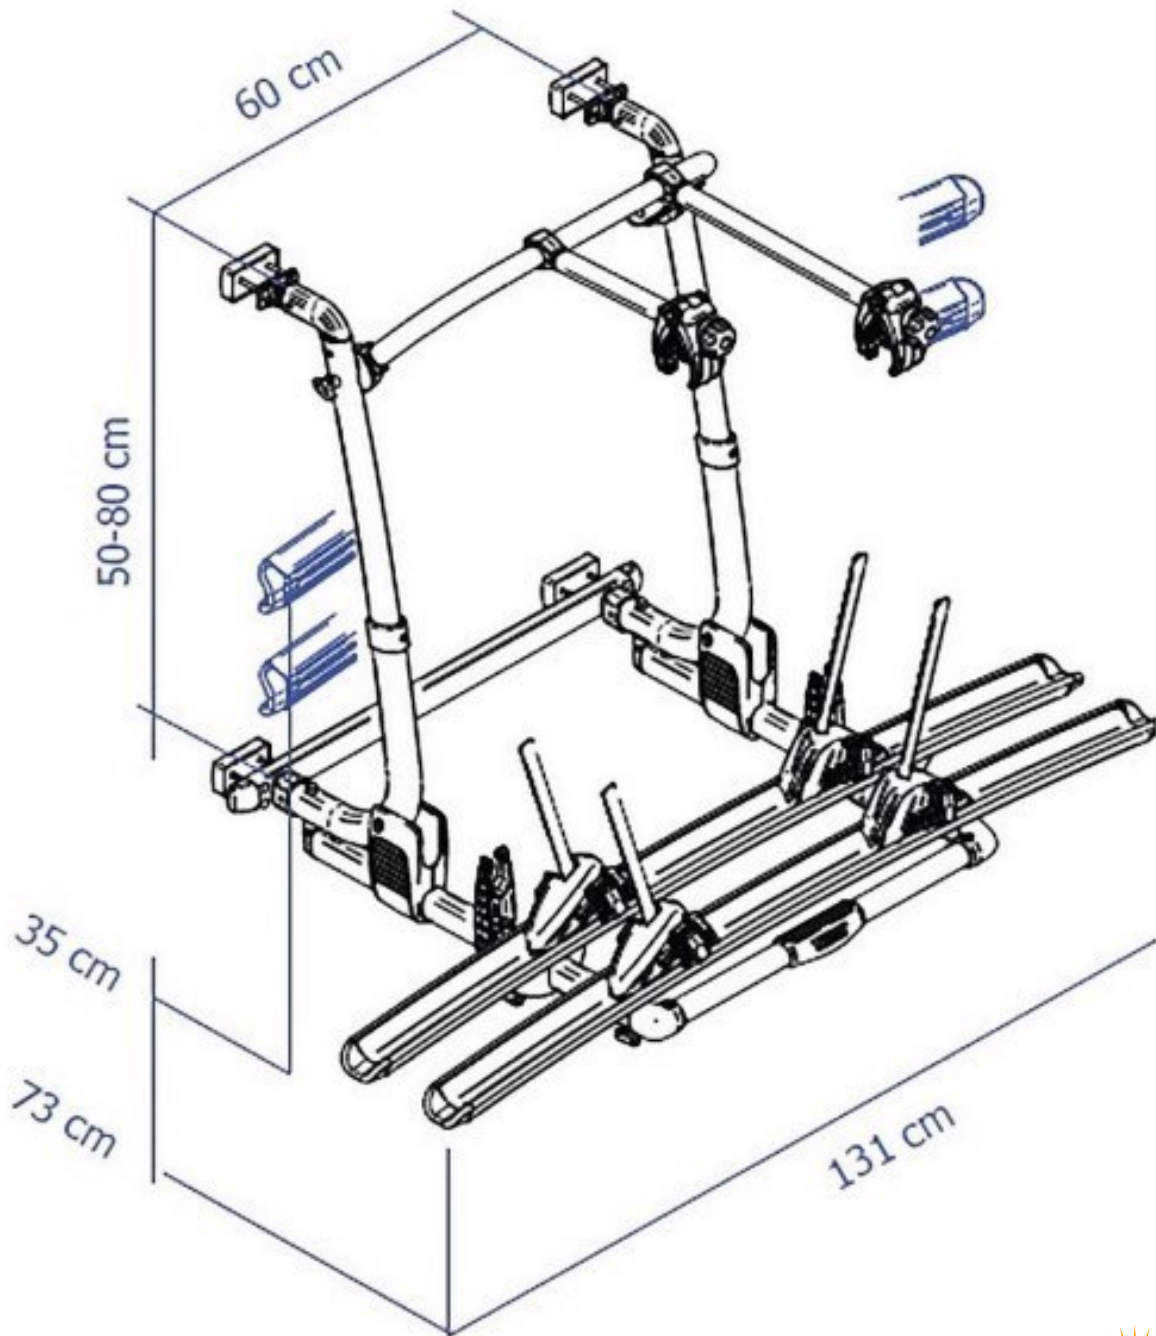

DIMENSIONS

Thule Excellent Bike Rack - Standard - RVP551

WWW.RVSUPPLIES.CO.NZ