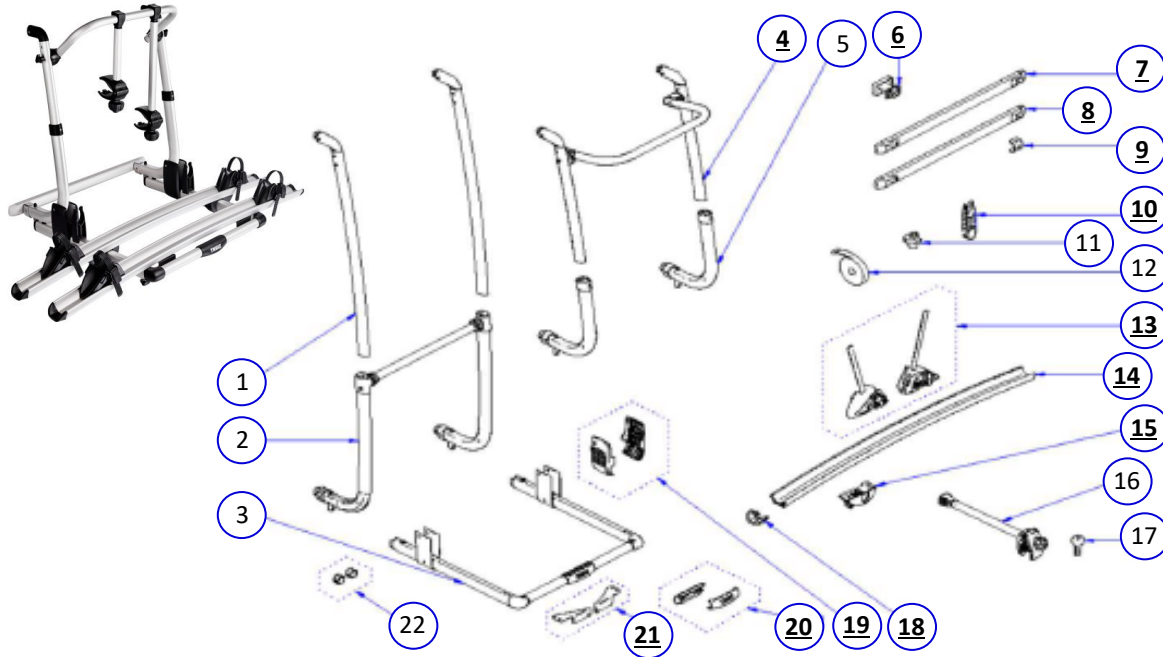

CLICK ON PART NUMBER TO VIEW PRODUCT

Thule Excellent Bike Rack - Standard Frame (RVP550/RVP551)

| No# | Vendor Code | Description | RV Supplies Item Code |
|-----|---------------|---|-------------------------|
| 1 | 1500602393 | EXCELLENT ARM (1x) | PLEASE ENQUIRE |
| 2 | 1500602394 | EXCELLENT CROSSBAR + T-PIECES + BODY | PLEASE ENQUIRE |
| 3 | 1500602397 | EXCELLENT PLATFORM | PLEASE ENQUIRE |
| 4 | 1500602395 | EXCELLENT SV ARMS+CROSSBAR | RVZ2299 |
| 5 | 1500602396 | EXCELLENT SV BODY + CONNECTION PIECE (1x) | PLEASE ENQUIRE |
| 6 | 1500602383 | G2 UPPER FIXATION KIT (2x) | RVZ2294 |
| 7 | 309828 | G2 TOP MOUNTING RAIL | RVP557 |
| 8 | 306946 | BOTTOM MOUNTING RAIL | RVZ2290 |
| 9 | 307328 | COVER MOUNTING RAIL (2pcs) | RVZ6865 |
| 10 | 1500602400 | PLATFORM HOLDER (2x) | RVZ2264 |
| 11 | 1500602386 | KNOB WITH NUT BLACK H18mm (2x) | PLEASE ENQUIRE |
| 12 | 1500602387 | SAFETY STRAP 2,00M BLACK | PLEASE ENQUIRE |
| 13 | 1500602403 | EXCELLENT WHEEL HOLDER W PUMP BUCKLE (1L+1R) | RVZ2265 |
| 14 | 1500602401 | G2 RAIL PROFILE | RVZ2298 |
| 15 | 15 1500602621 | EXCELLENT RAILSLIDER BLACK (2x) | RVZ2267 |
| 16 | 306463 | G2 BIKE ARM #1 WITH LOCK | PLEASE ENQUIRE |
| 16 | 306464 | G2 BIKE ARM #2 WITH LOCK | PLEASE ENQUIRE |
| 16 | 306465 | G2 BIKE ARM #3 WITH LOCK G2 BIKE ARM #3 WITH LOCK | PLEASE ENQUIRE |
| 16 | 306466 | G2 BIKE ARM #4 WITH LOCK G2 BIKE ARM #4 WITH LOCK | PLEASE ENQUIRE |
| 17 | 1500002XXX | SPARE KEY FOR BIKE ARM LOCK (XXX = KEY NR.) | PLEASE ENQUIRE |
| 18 | 1500602402 | G2 ENDCAP RAIL (2x) | RVZ2266 |
| 19 | 1500602398 | EXCELLENT HINGE COVERS (1L+1R) | RVZ2270 |
| 20 | 1500602399 | EXCELLENT PLATFORM HANDLE | RVZ2310 |
| 21 | 1500602697 | PLATFORM CORNER CONNECTION | RVZ2297 |
| 22 | 1500602751 | ANTI RATTLING BOTTOM MOUNTING RAIL (2x) | PLEASE ENQUIRE |