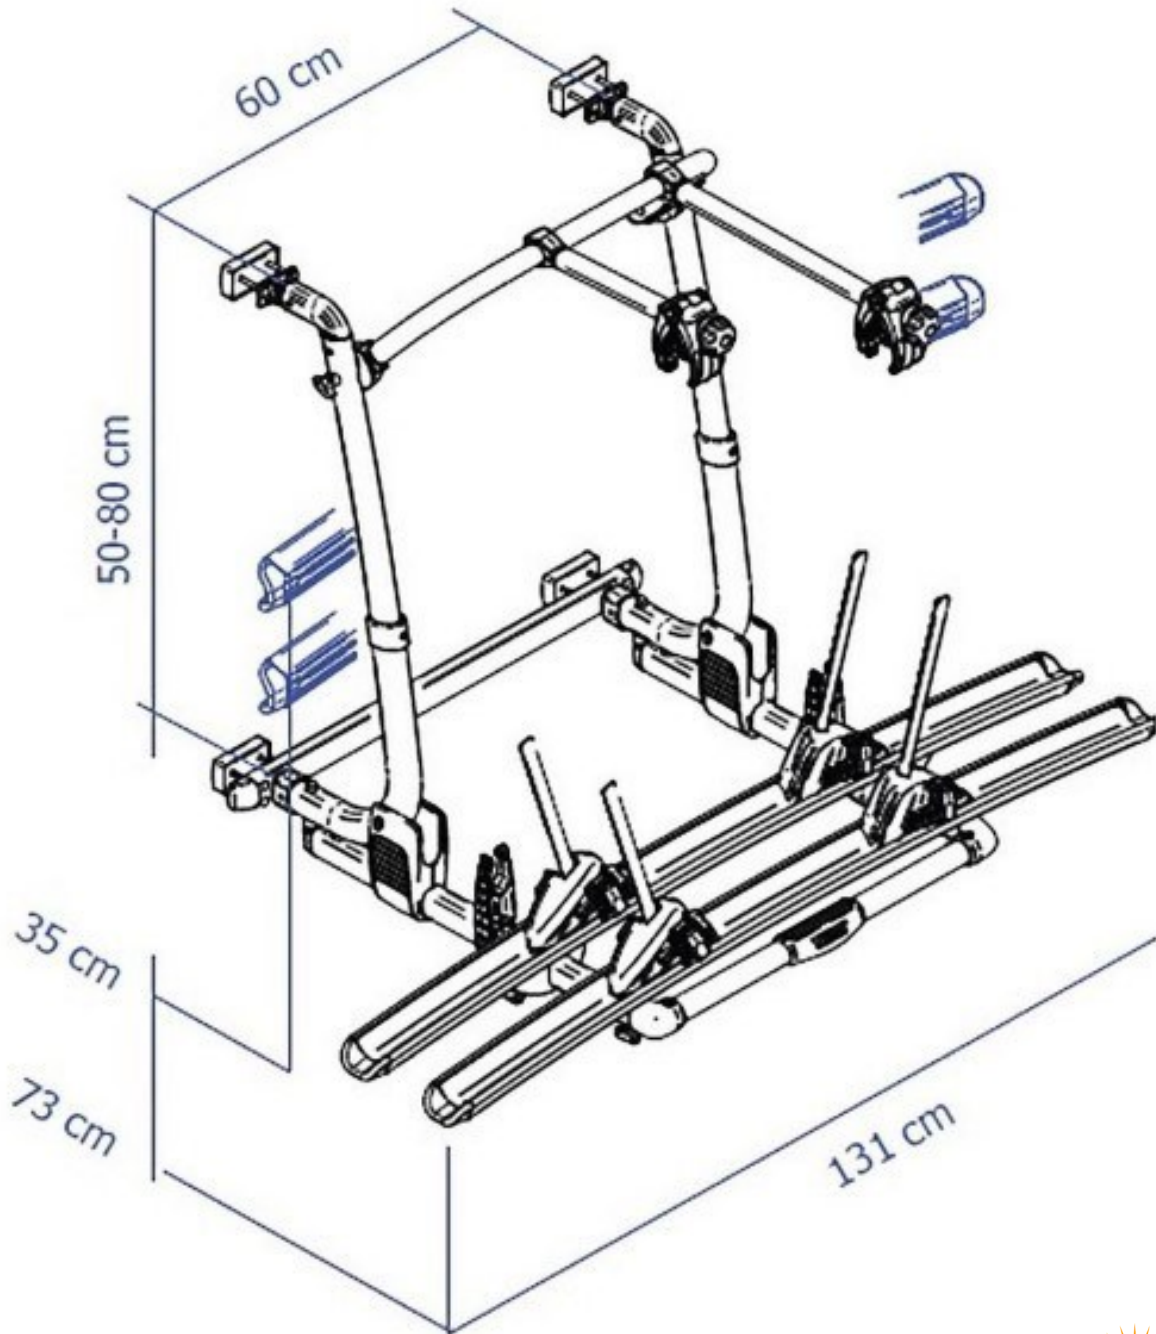

DIMENSIONS

Thule Excellent Bike Rack - Standard - RVP550

WWW.RVSUPPLIES.CO.NZ