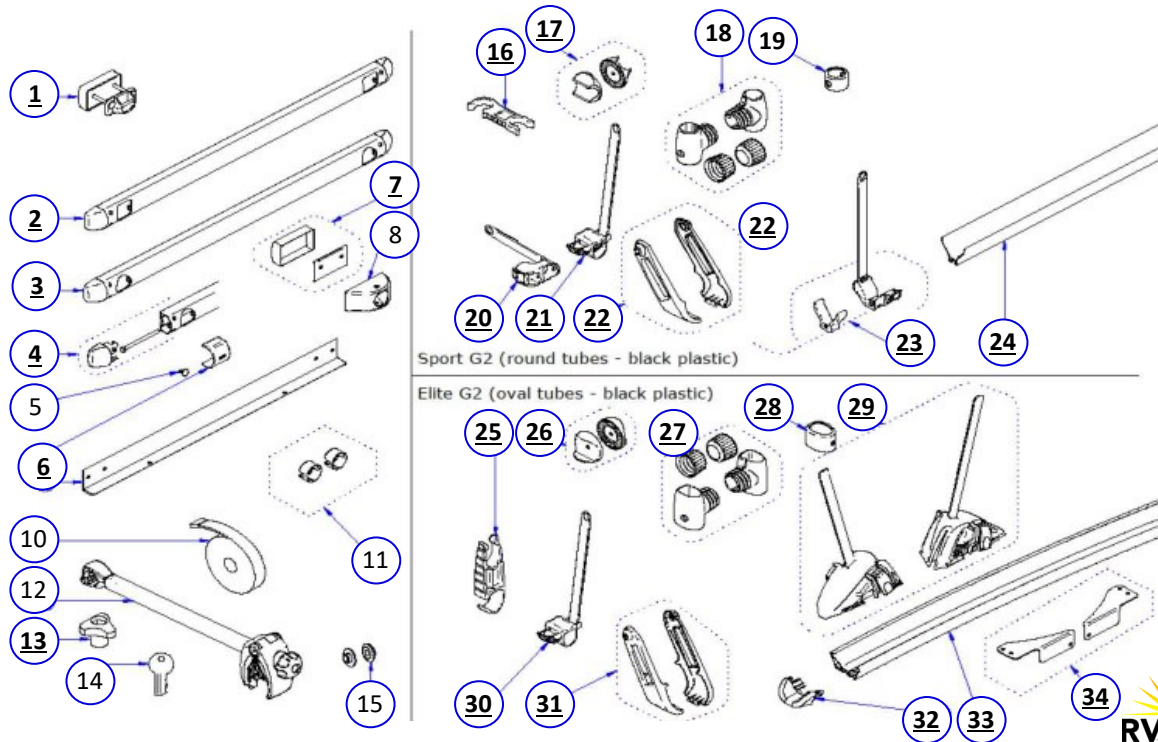

CLICK ON PART NUMBER TO VIEW PRODUCT

Thule Sport & Elite G2 Bike Rack - (RVP535/RVP540/RVP541)

No#	Vendor Code	Description	RV Supplies Item Code
1	1500602383	G2 UPPER FIXATION KIT (2x)	RVZ2294
2	309828	G2 TOP MOUNTING RAIL	RVP557
3	1500602397	306946 BOTTOM MOUNTING RAIL	RVZ2290
4	1500600549	SPORT/ELITE CAP MOUNTING PROFILE + BOLT (2x)	RVZ0288
5	1500602750	MOUNTING RAIL SCREW NAIL (x100)	PLEASE ENQUIRE
6	307328	COVER MOUNTING RAIL (2pcs)	RVZ6865
7	1500602360	LOWER FIXATION KIT INSIDE (2x)	RVZ2291
8	1500602384	FOOT + FOOT COVER (2x)	PLEASE ENQUIRE
9	1500601518	ANGLE SUPPORT RAIL DUCATO	PLEASE ENQUIRE
10	1500602387	SAFETY STRAP 2,00M BLACK	PLEASE ENQUIRE
11	1500602751	ANTI RATTLING BOTTOM MOUNTING RAIL (2x)	PLEASE ENQUIRE
12	306463	G2 BIKE ARM #1,2,3,4 WITH LOCK (12cm)	PLEASE ENQUIRE
13	1500602386	KNOB WITH NUT BLACK H18mm (2x)	RVZ2261
14	1500002XXX	SPARE KEY FOR BIKE ARM LOCK (XXX = KEY NR.)	PLEASE ENQUIRE
15	1500602898	GLIDING BEARINGS FOR HINGES (100 PCS)	PLEASE ENQUIRE
16	1500602385	G2 PLATFORM HOLDER 30/34	RVZ2295
17	1500602623	G2 SERRATED PIECE round (2x)	RVZ2271
18	1500602624	G2 SPORT T-PIECE (2x)	RVZ2272
19	1500602625	G2 CONNECTION PIECE DIA. 34/30 (2x)	PLEASE ENQUIRE
20	1500602626	PLATFORM LOCK VERTICAL (2x)	RVZ2286
21	1500602627	PLATFORM LOCK (1L+1R)	RVZ2262
22	1500602620	SPORT G2 HINGE COVERS BLACK 20° (1L+1R)	RVZ2288
22	1500602628	SPORT G2 HINGE COVERS BLACK 40° (1L+1R)	RVZ2330
23	1500602629	SPORT G2 ENDCAP + WHEEL STRAPS FOR V-RAIL (2x)	RVZ2261
24	1500602388	V-RAIL PROFILE	RVZ2285