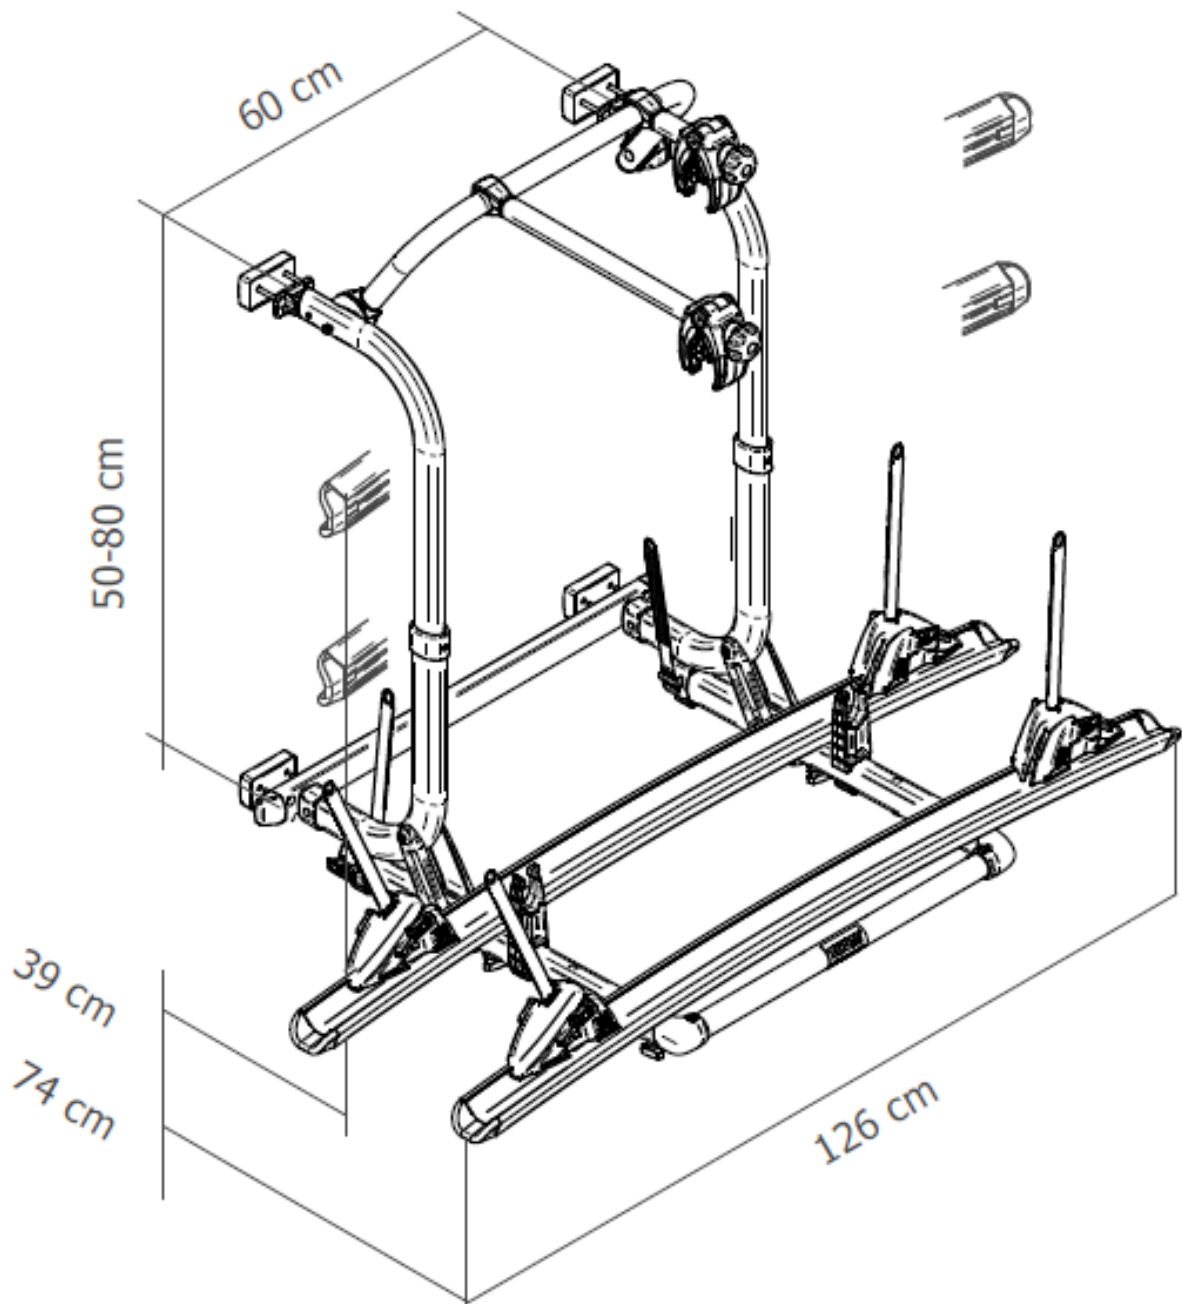

DIMENSIONS

Thule Elite G2 Bike Rack - Short Frame - RVP541

WWW.RVSUPPLIES.CO.NZ