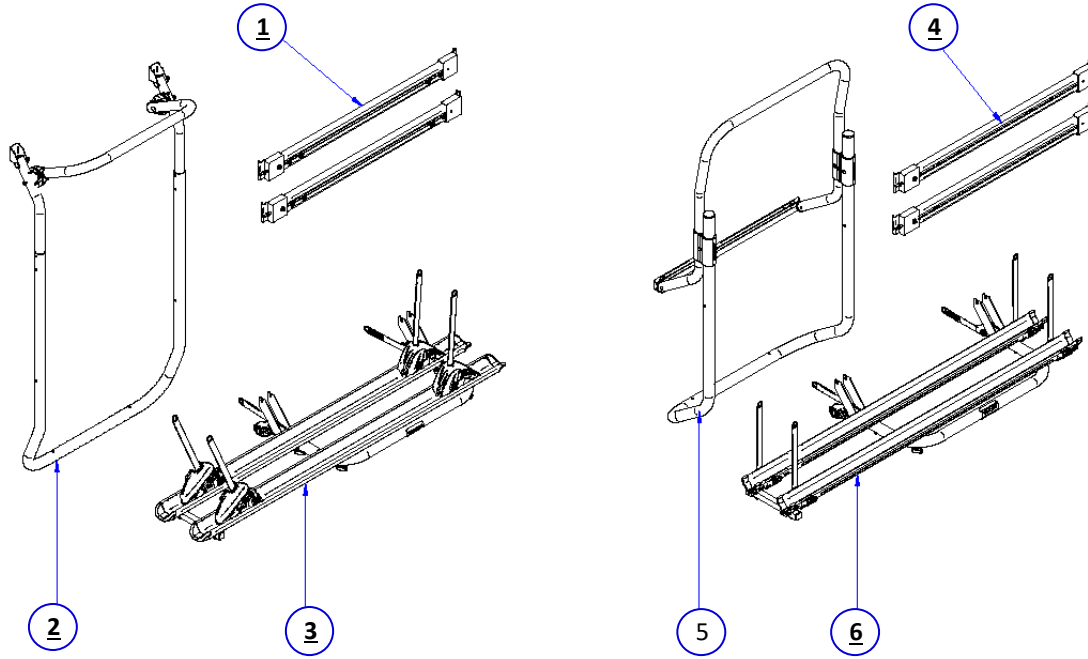

# CLICK ON PART NUMBER TO VIEW PRODUCT

## Thule Sport & Elite G2 Van Bike Rack - (RVP539/ RVP534)

No#	Vendor Code	Description	RV Supplies Item Code
1	1500602643	ADAPTION RAIL SET DUCATO SINCE 2007 (2 rails)	PLEASE ENQUIRE
2	1500602644	ELITE G2 VAN BODY	PLEASE ENQUIRE
3	1500602645	ELITE G2 VAN PLATFORM COMPLETE	PLEASE ENQUIRE
4	1500602646	ADAPTION RAIL SET DUCATO BEFORE 2007 (2 rails)	PLEASE ENQUIRE
5	1500602647	SPORT G2 VAN BODY	PLEASE ENQUIRE
6	1500602648	SPORT G2 VAN PLAFORM COMPLETE	PLEASE ENQUIRE