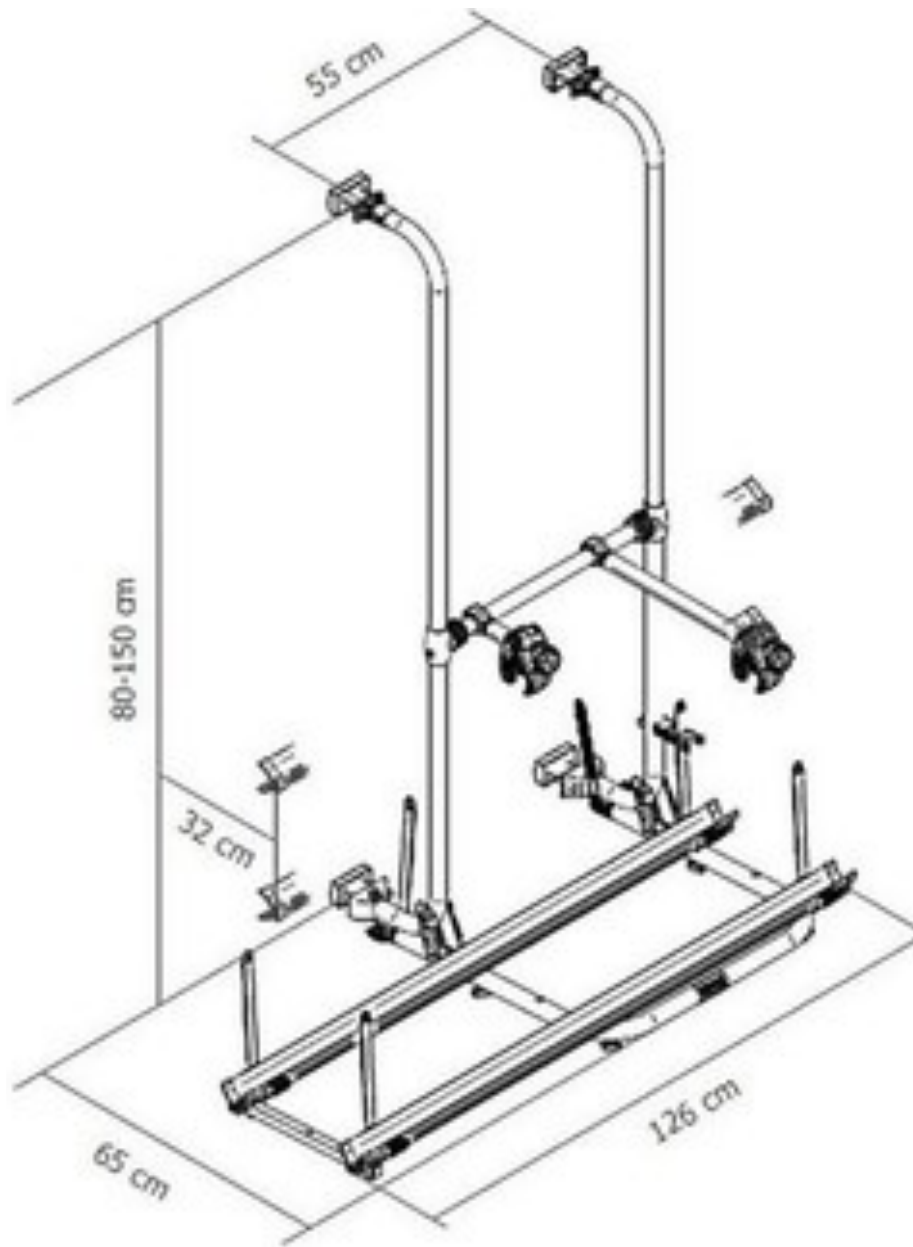

# DIMENSIONS

Thule Van 2 Door - Sport G2 Bike Rack - RVP539

[WWW.RVSUPPLIES.CO.NZ](http://WWW.RVSUPPLIES.CO.NZ)