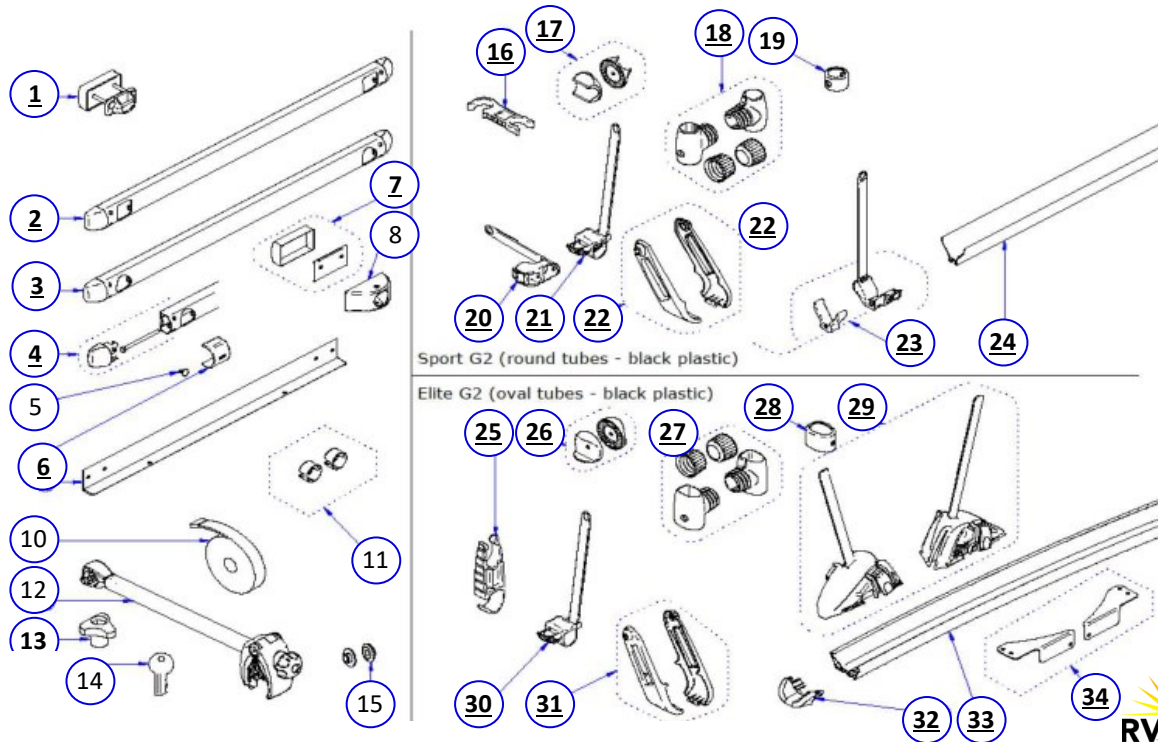

CLICK ON PART NUMBER TO VIEW PRODUCT

Thule Sport & Elite G2 Bike Rack - (RVP535/RVP540/RVP541)

No#	Vendor Code	Description	RV Supplies Item Code
1	1500602383	G2 UPPER FIXATION KIT (2x)	RVZ2294
2	309828	G2 TOP MOUNTING RAIL	RVP557
3	1500602397	306946 BOTTOM MOUNTING RAIL	RVZ2290
4	1500600549	SPORT/ELITE CAP MOUNTING PROFILE + BOLT (2x)	RVZ0288
5	1500602750	MOUNTING RAIL SCREW NAIL (x100)	PLEASE ENQUIRE
6	307328	COVER MOUNTING RAIL (2pcs)	RVZ6865
7	1500602360	LOWER FIXATION KIT INSIDE (2x)	RVZ2291
8	1500602384	FOOT + FOOT COVER (2x)	PLEASE ENQUIRE
9	1500601518	ANGLE SUPPORT RAIL DUCATO	PLEASE ENQUIRE
10	1500602387	SAFETY STRAP 2,00M BLACK	PLEASE ENQUIRE
11	1500602751	ANTI RATTLING BOTTOM MOUNTING RAIL (2x)	PLEASE ENQUIRE
12	306463	G2 BIKE ARM #1,2,3,4 WITH LOCK (12cm)	PLEASE ENQUIRE
13	1500602386	KNOB WITH NUT BLACK H18mm (2x)	RVZ2261
14	1500002XXX	SPARE KEY FOR BIKE ARM LOCK (XXX = KEY NR.)	PLEASE ENQUIRE
15	1500602898	GLIDING BEARINGS FOR HINGES (100 PCS)	PLEASE ENQUIRE
16	1500602385	G2 PLATFORM HOLDER 30/34	RVZ2295
17	1500602623	G2 SERRATED PIECE round (2x)	RVZ2271
18	1500602624	G2 SPORT T-PIECE (2x)	RVZ2272
19	1500602625	G2 CONNECTION PIECE DIA. 34/30 (2x)	PLEASE ENQUIRE
20	1500602626	PLATFORM LOCK VERTICAL (2x)	RVZ2286
21	1500602627	PLATFORM LOCK (1L+1R)	RVZ2262
22	1500602620	SPORT G2 HINGE COVERS BLACK 20° (1L+1R)	RVZ2288
22	1500602628	SPORT G2 HINGE COVERS BLACK 40° (1L+1R)	RVZ2330
23	1500602629	SPORT G2 ENDCAP + WHEEL STRAPS FOR V-RAIL (2x)	RVZ2261
24	1500602388	V-RAIL PROFILE	RVZ2285