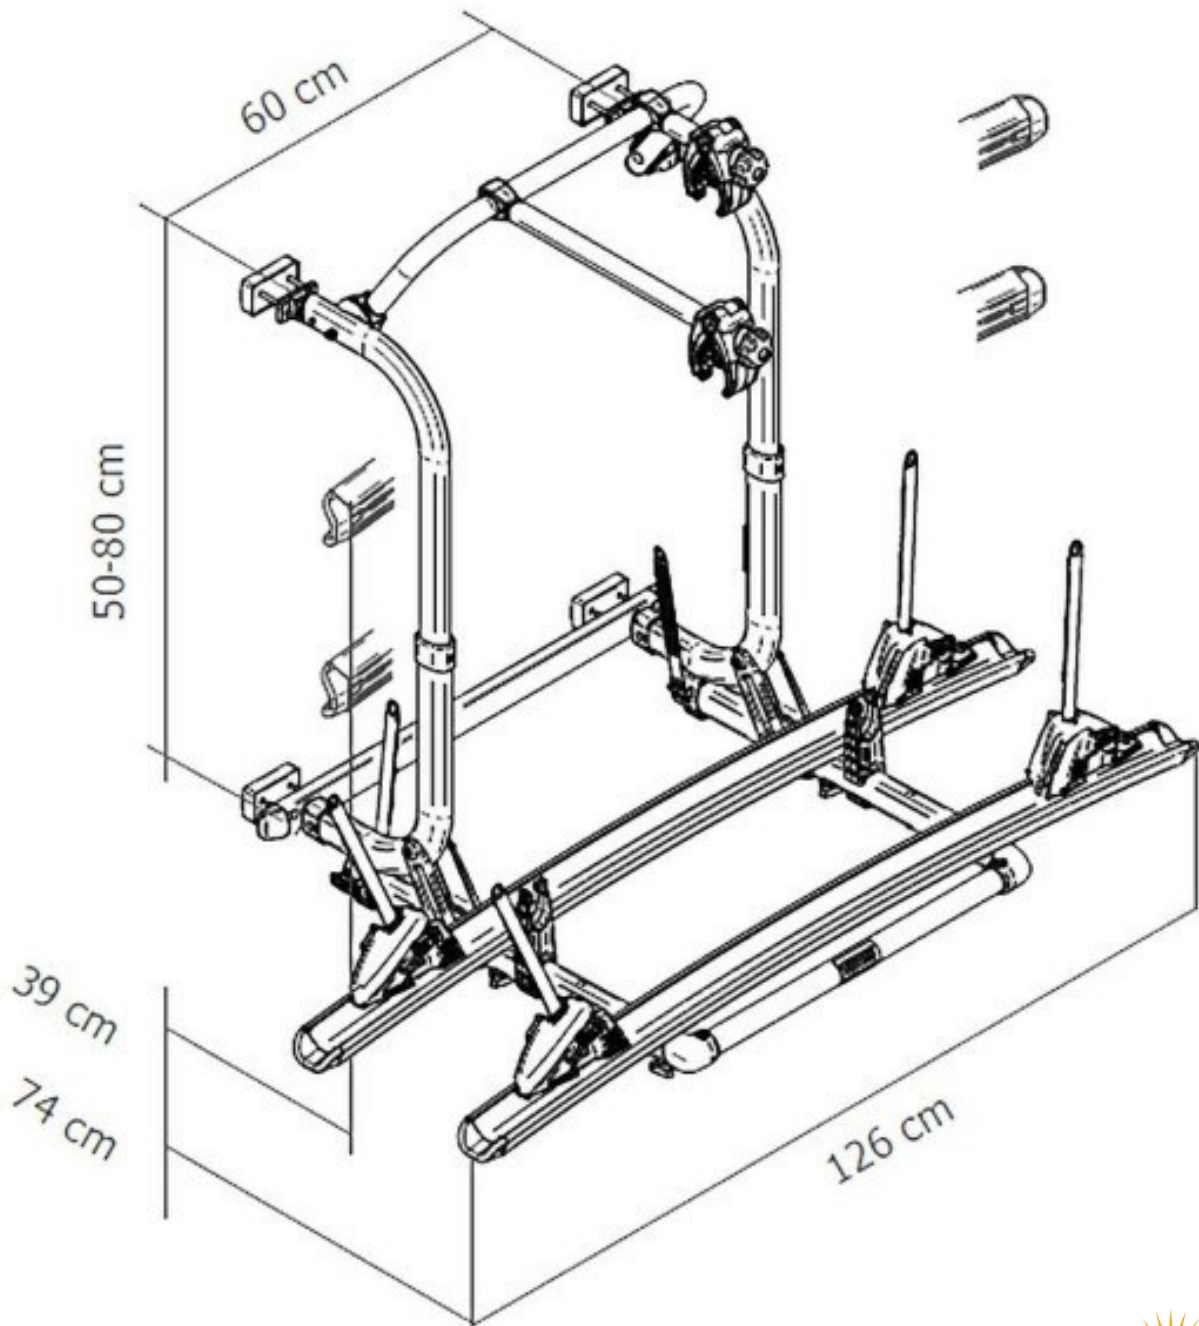

DIMENSIONS

Thule Elite G2 Bike Rack - Short Frame - RVP535

WWW.RVSUPPLIES.CO.NZ