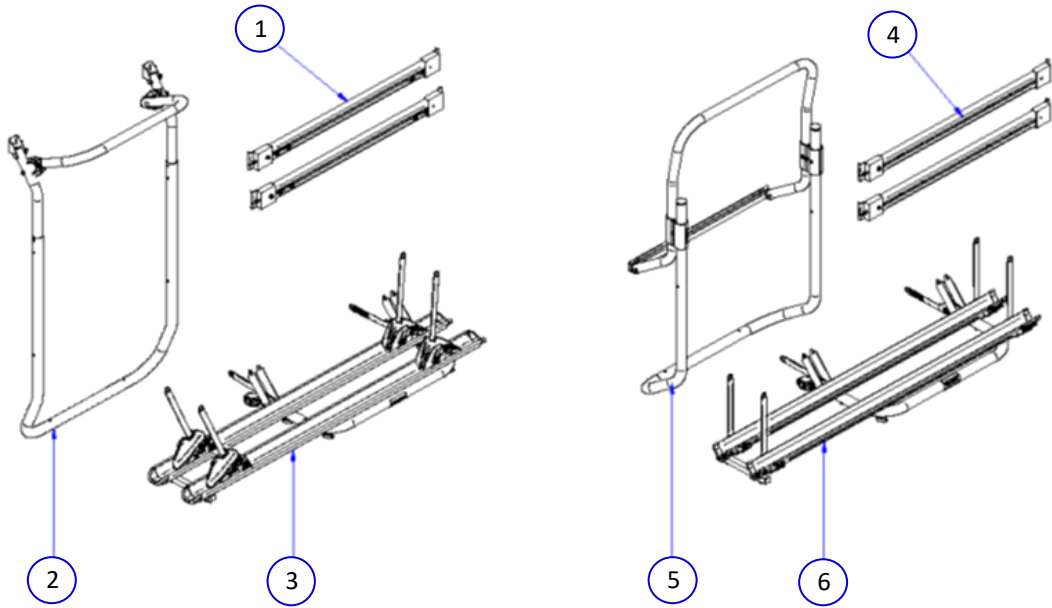

**CLICK ON PART NUMBER TO VIEW PRODUCT**

**Thule Sport G2 2 Door Van Bike Rack - (RVP539)**

No#	Vendor Code	Description	
1	1500602643	ADAPTION RAIL SET DUCATO SINCE 2007 (2 rails)	PLEASE ENQUIRE
2	1500602644	ELITE G2 VAN BODY	PLEASE ENQUIRE
3	1500602645	ELITE G2 VAN PLATFORM COMPLETE	PLEASE ENQUIRE
4	1500602646	ADAPTION RAIL SET DUCATO BEFORE 2007 (2 rails)	PLEASE ENQUIRE
5	1500602647	SPORT G2 VAN BODY	PLEASE ENQUIRE
5	1500602648	SPORT G2 VAN PLAFORM COMPLETE	PLEASE ENQUIRE