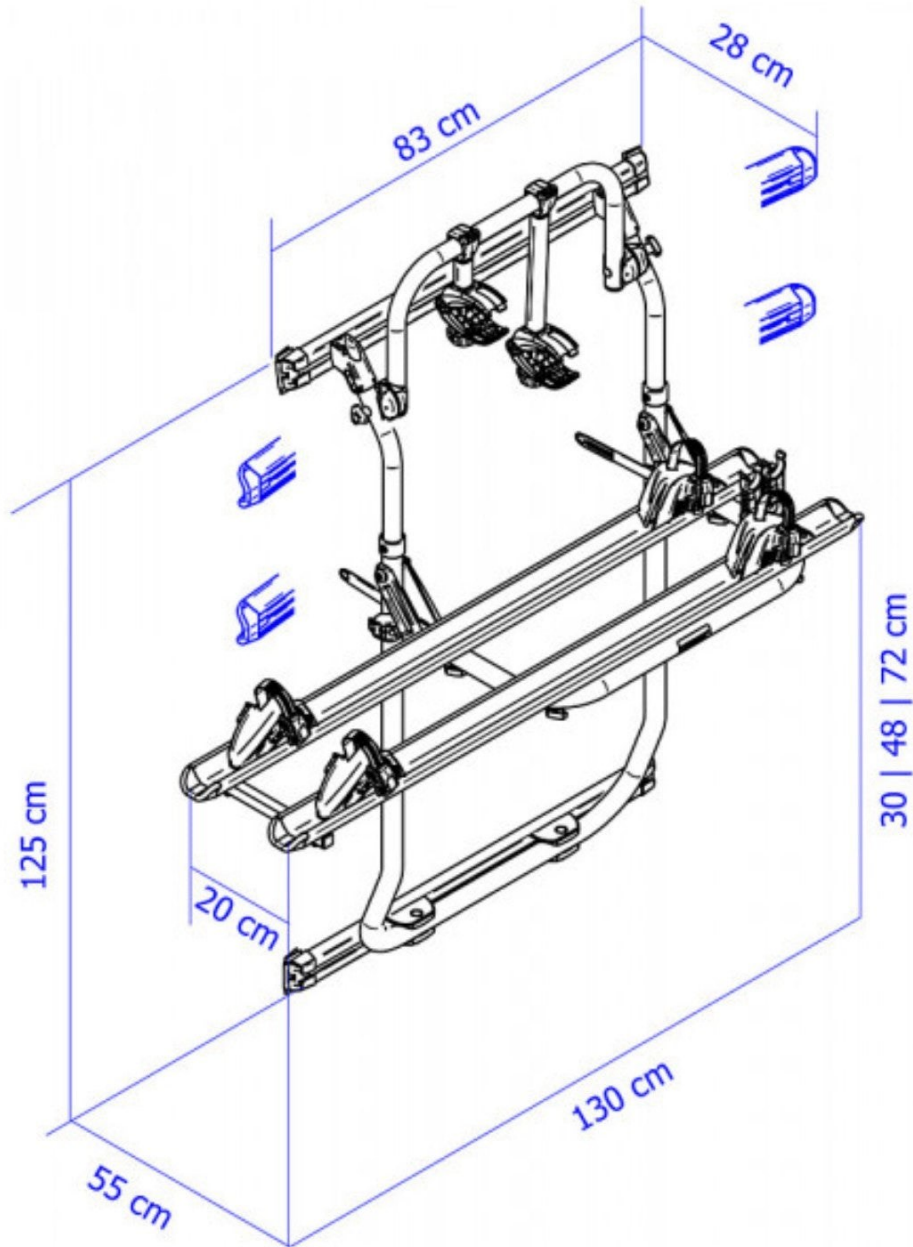

DIMENSIONS

Thule Elite XT Van Bike Rack - Ducato/Jumper/Boxer >2007- RVP534

WWW.RVSUPPLIES.CO.NZ