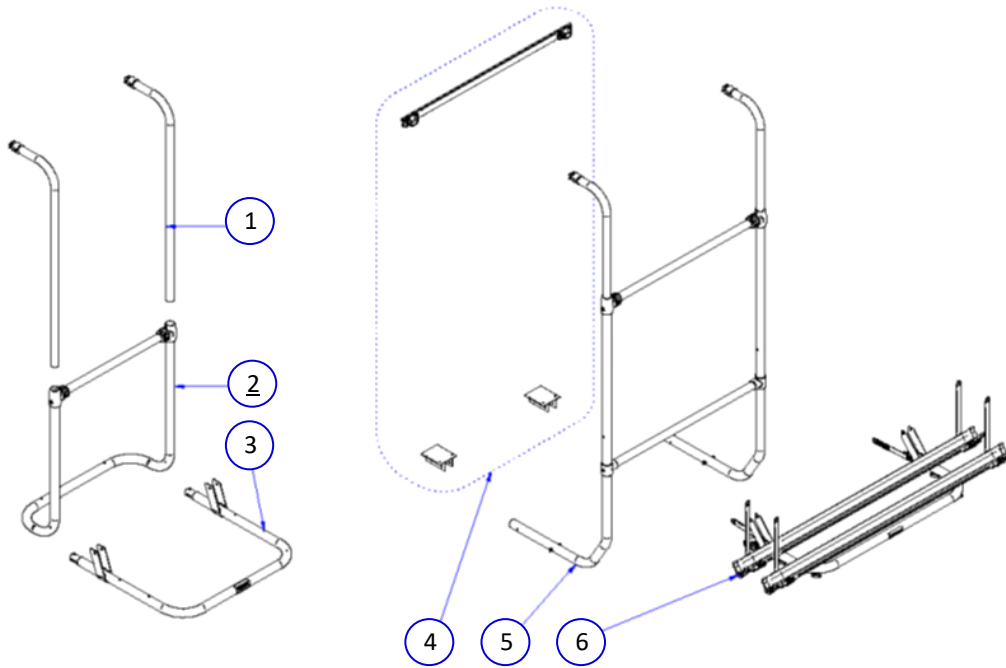

CLICK ON PART NUMBER TO VIEW PRODUCT

Thule Universal Sport G2 - (RVP515)

No#	Vendor Code	Description	
1	1500602649	SPORT G2 TOUR ARM (1x)	PLEASE ENQUIRE
2	1500602650	SPORT G2 TOUR BODY	PLEASE ENQUIRE
3	1500602641	SPORT G2 PLATFORM WITHOUT RAILS	PLEASE ENQUIRE
4	1500602682	SPORT G2 UNIVERSAL FIXATION SET	PLEASE ENQUIRE
5	1500602651	SPORT G2 UNIVERSAL BODY	PLEASE ENQUIRE
5	1500602652	SPORT G2 UNIVERSAL PLATFORM COMPLETE	PLEASE ENQUIRE