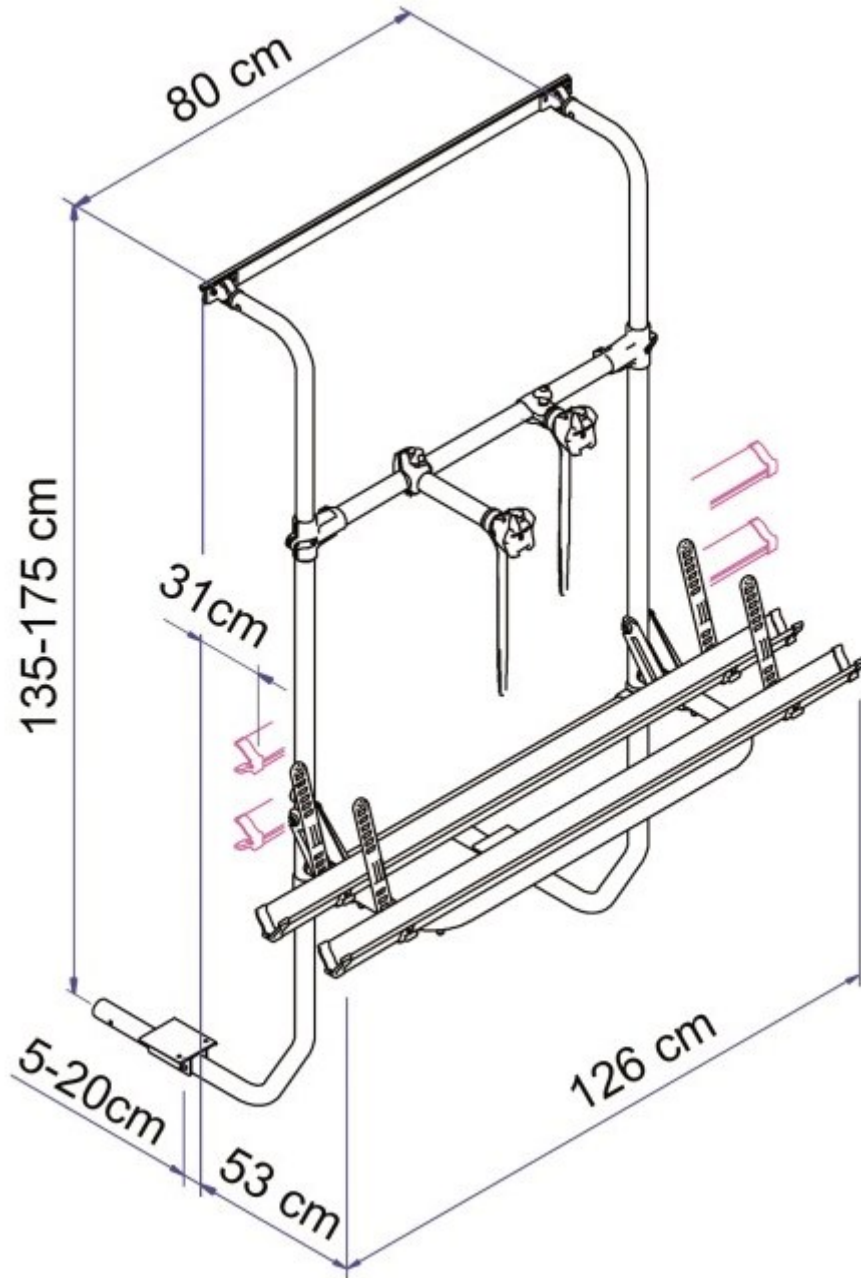

DIMENSIONS

Thule Universal Bike Rack - Sport G2 - RVP515

WWW.RVSUPPLIES.CO.NZ