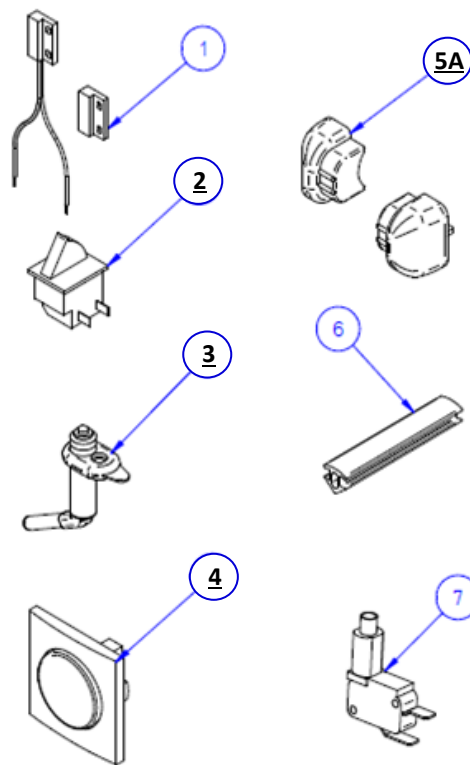

# CLICK ON PART NUMBER TO VIEW PRODUCT

## Common Thule Step Parts

No#	Vendor Code	Description	RV Supplies Item Code
1	1500602761	DOOR REED SWITCH ELECTRONIC	PLEASE ENQUIRE
2	1500601921	ALARM SWITCH FOR SINGLE STEP AND SLIDE-OUT STEP	<a href="#"><u>RVZ0290</u></a>
3	1500600394	ALARM SWITCH FOR MANUAL STEP 47	<a href="#"><u>RVZ0291</u></a>
4	1500600404	CONTROL SWITCH	<a href="#"><u>RVZ0294</u></a>
5A	1500601378	LH & RH PLUG FOOTBOARD BLACK - SINGLE AND DOUBLE STEP	<a href="#"><u>RVZ0295</u></a>
5B	1500602747	LH & RH PLUG FOOTBOARD BLACK - SLIDE OUT STEP	RVZ6901
6	1500600433	ANTI-SLIP FOOTB.V03-3MTR-BLACK	PLEASE ENQUIRE
7	1500602669	ALARM SWITCH FOR DOUBLE STEP	PLEASE ENQUIRE