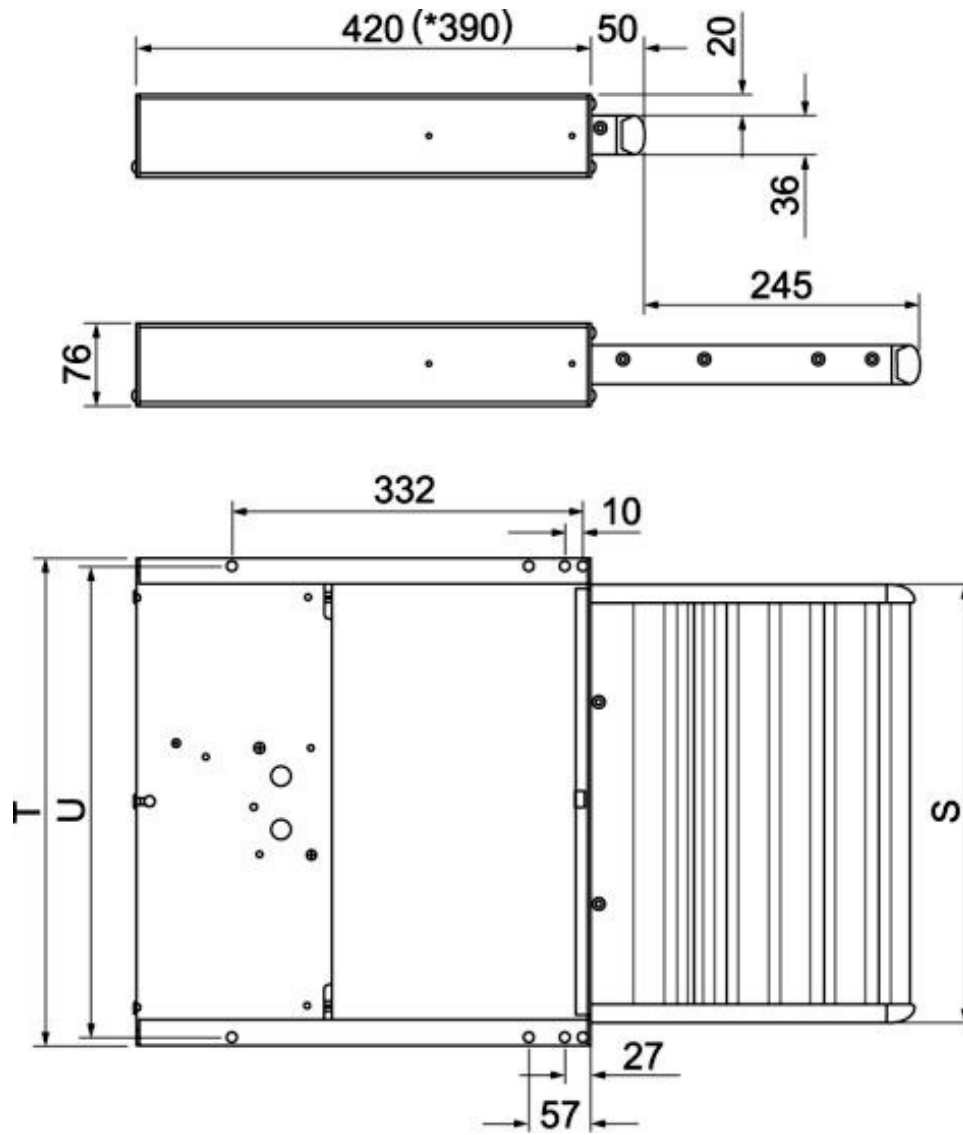

DIMENSIONS

Thule Ducato Sliding Step 12V Electric 700mm Wide (RVP107E)