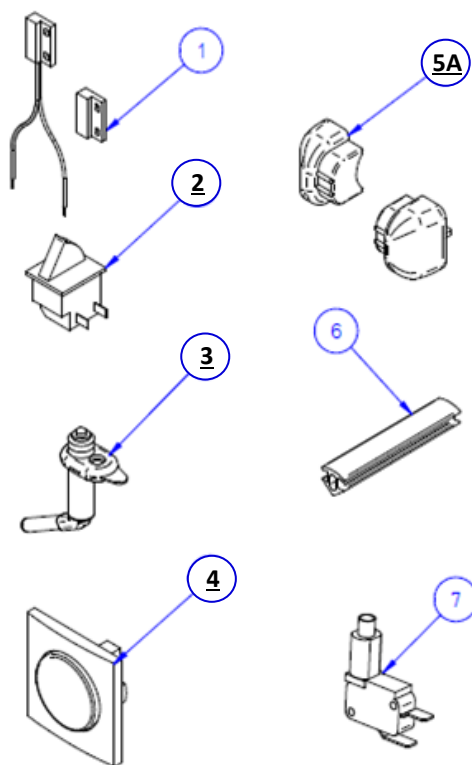

CLICK ON PART NUMBER TO VIEW PRODUCT

Common Thule Step Parts

No#	Vendor Code	Description	RV Supplies Item Code
1	1500602761	DOOR REED SWITCH ELECTRONIC	PLEASE ENQUIRE
2	1500601921	ALARM SWITCH FOR SINGLE STEP AND SLIDE-OUT STEP	<u>RVZ0290</u>
3	1500600394	ALARM SWITCH FOR MANUAL STEP 47	<u>RVZ0291</u>
4	1500600404	CONTROL SWITCH	<u>RVZ0294</u>
5A	1500601378	LH & RH PLUG FOOTBOARD BLACK - SINGLE AND DOUBLE STEP	<u>RVZ0295</u>
5B	1500602747	LH & RH PLUG FOOTBOARD BLACK - SLIDE OUT STEP	RVZ6901
6	1500600433	ANTI-SLIP FOOTB.V03-3MTR-BLACK	PLEASE ENQUIRE
7	1500602669	ALARM SWITCH FOR DOUBLE STEP	PLEASE ENQUIRE