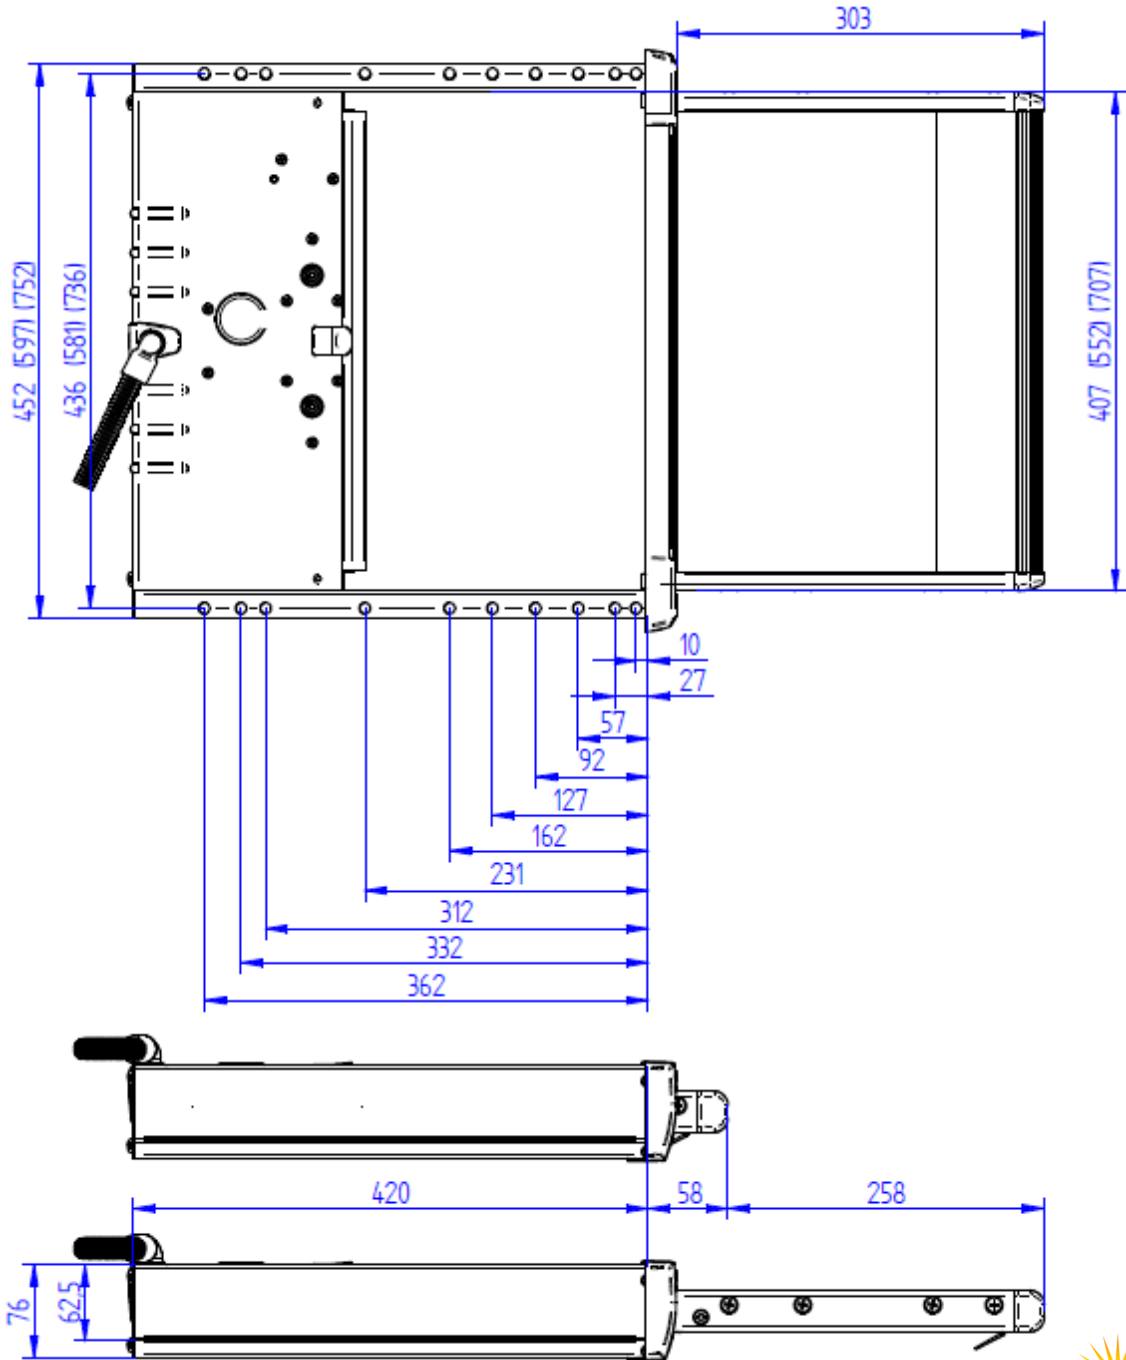

# DIMENSIONS

Thule Sliding Step G2 12 Volt 550mm Wide (RVP106B)

WWW.RVSUPPLIES.CO.NZ