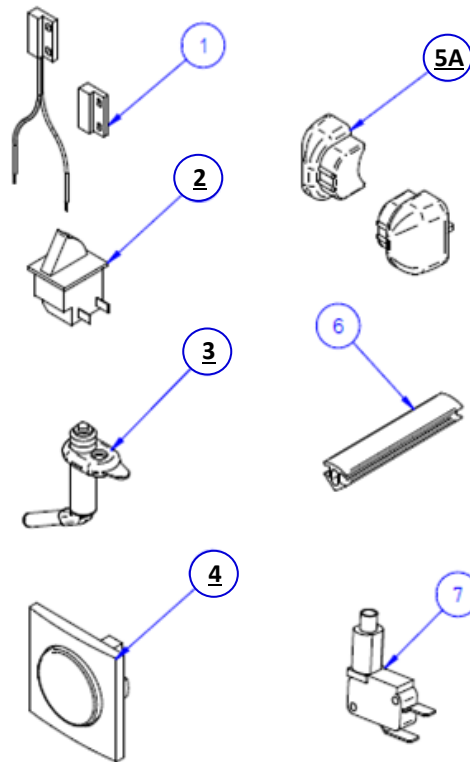

# CLICK ON PART NUMBER TO VIEW PRODUCT

## Common Thule Step Parts

No#	Vendor Code	Description	RV Supplies Item Code
1	1500602761	DOOR REED SWITCH ELECTRONIC	PLEASE ENQUIRE
2	1500601921	ALARM SWITCH FOR SINGLE STEP AND SLIDE-OUT STEP	<a href="#"><u>RVZ0290</u></a>
3	1500600394	ALARM SWITCH FOR MANUAL STEP 47	<a href="#"><u>RVZ0291</u></a>
4	1500600404	CONTROL SWITCH	<a href="#"><u>RVZ0294</u></a>
5A	1500601378	LH & RH PLUG FOOTBOARD BLACK - SINGLE AND DOUBLE STEP	<a href="#"><u>RVZ0295</u></a>
5B	1500602747	LH & RH PLUG FOOTBOARD BLACK - SLIDE OUT STEP	RVZ6901
6	1500600433	ANTI-SLIP FOOTB.V03-3MTR-BLACK	PLEASE ENQUIRE
7	1500602669	ALARM SWITCH FOR DOUBLE STEP	PLEASE ENQUIRE