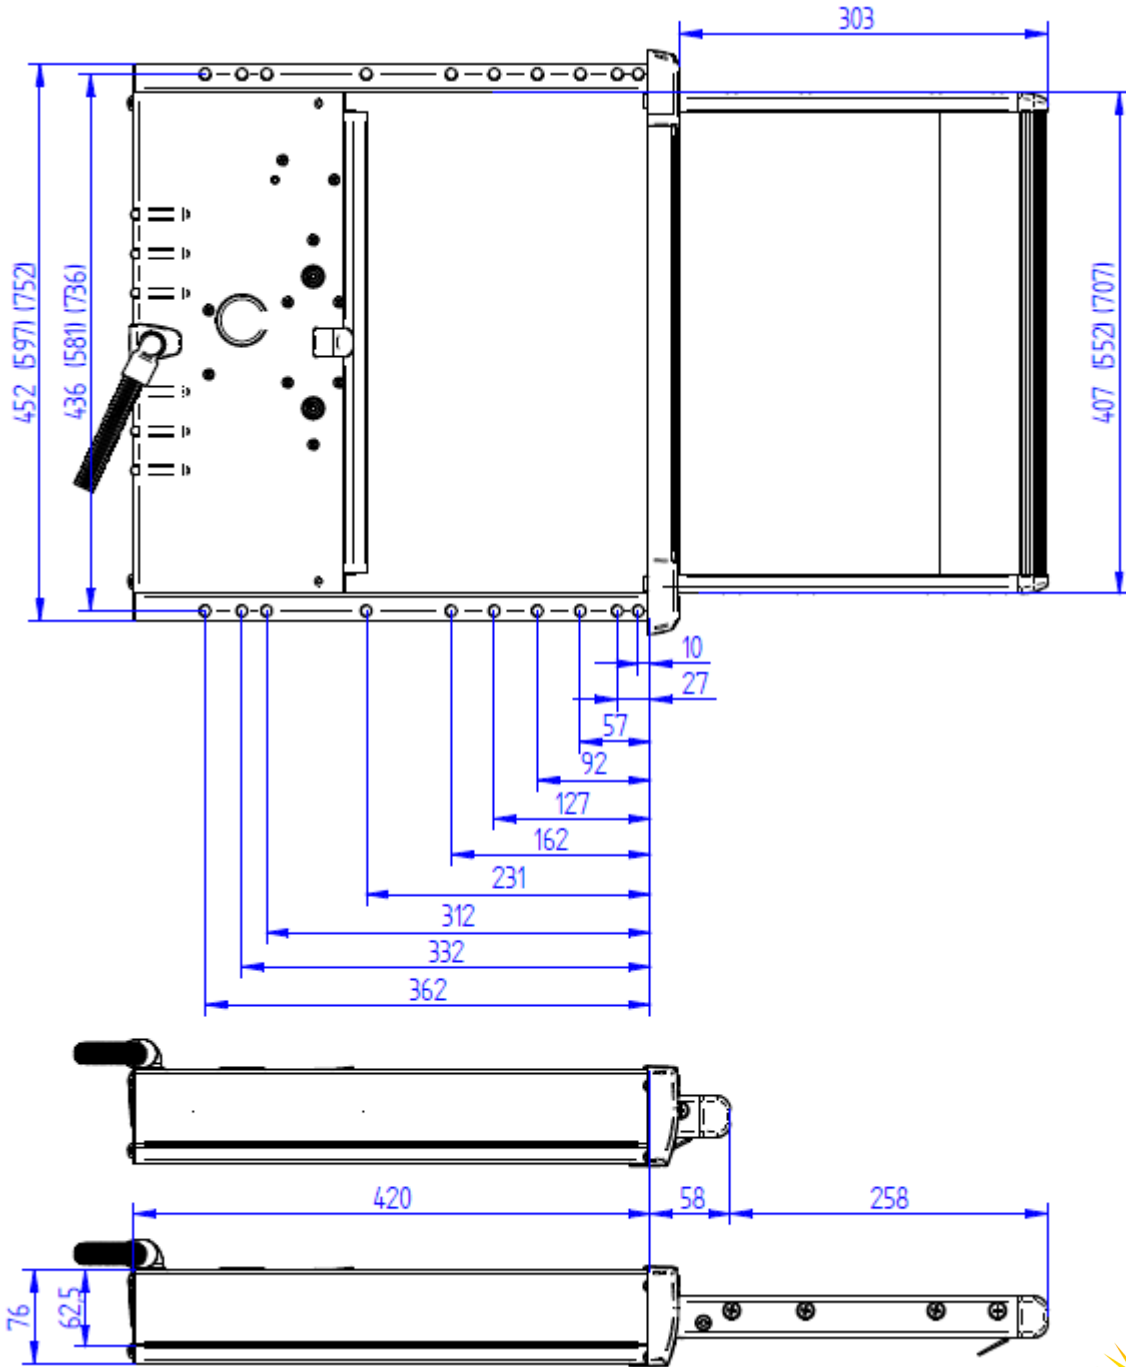

DIMENSIONS

Thule Sliding Step Manual 400mm Wide (RVP105)

WWW.RVSUPPLIES.CO.NZ