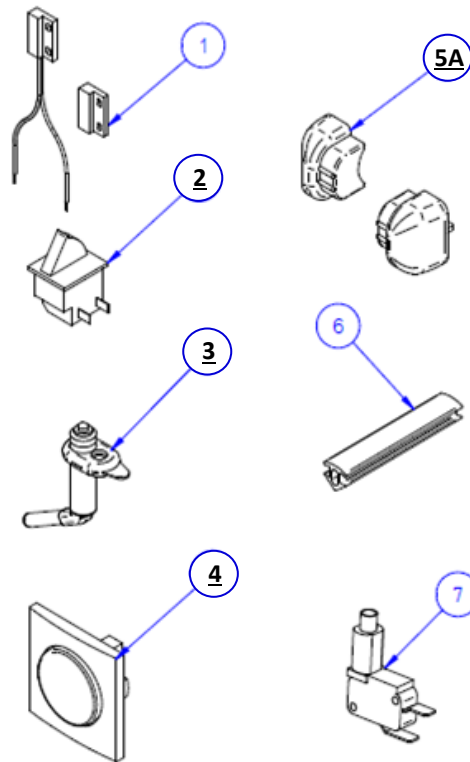

CLICK ON PART NUMBER TO VIEW PRODUCT

Common Thule Step Parts

No#	Vendor Code	Description	RV Supplies Item Code
1	1500602761	DOOR REED SWITCH ELECTRONIC	PLEASE ENQUIRE
2	1500601921	ALARM SWITCH FOR SINGLE STEP AND SLIDE-OUT STEP	<u>RVZ0290</u>
3	1500600394	ALARM SWITCH FOR MANUAL STEP 47	<u>RVZ0291</u>
4	1500600404	CONTROL SWITCH	<u>RVZ0294</u>
5A	1500601378	LH & RH PLUG FOOTBOARD BLACK - SINGLE AND DOUBLE STEP	<u>RVZ0295</u>
5B	1500602747	LH & RH PLUG FOOTBOARD BLACK - SLIDE OUT STEP	RVZ6901
6	1500600433	ANTI-SLIP FOOTB.V03-3MTR-BLACK	PLEASE ENQUIRE
7	1500602669	ALARM SWITCH FOR DOUBLE STEP	PLEASE ENQUIRE