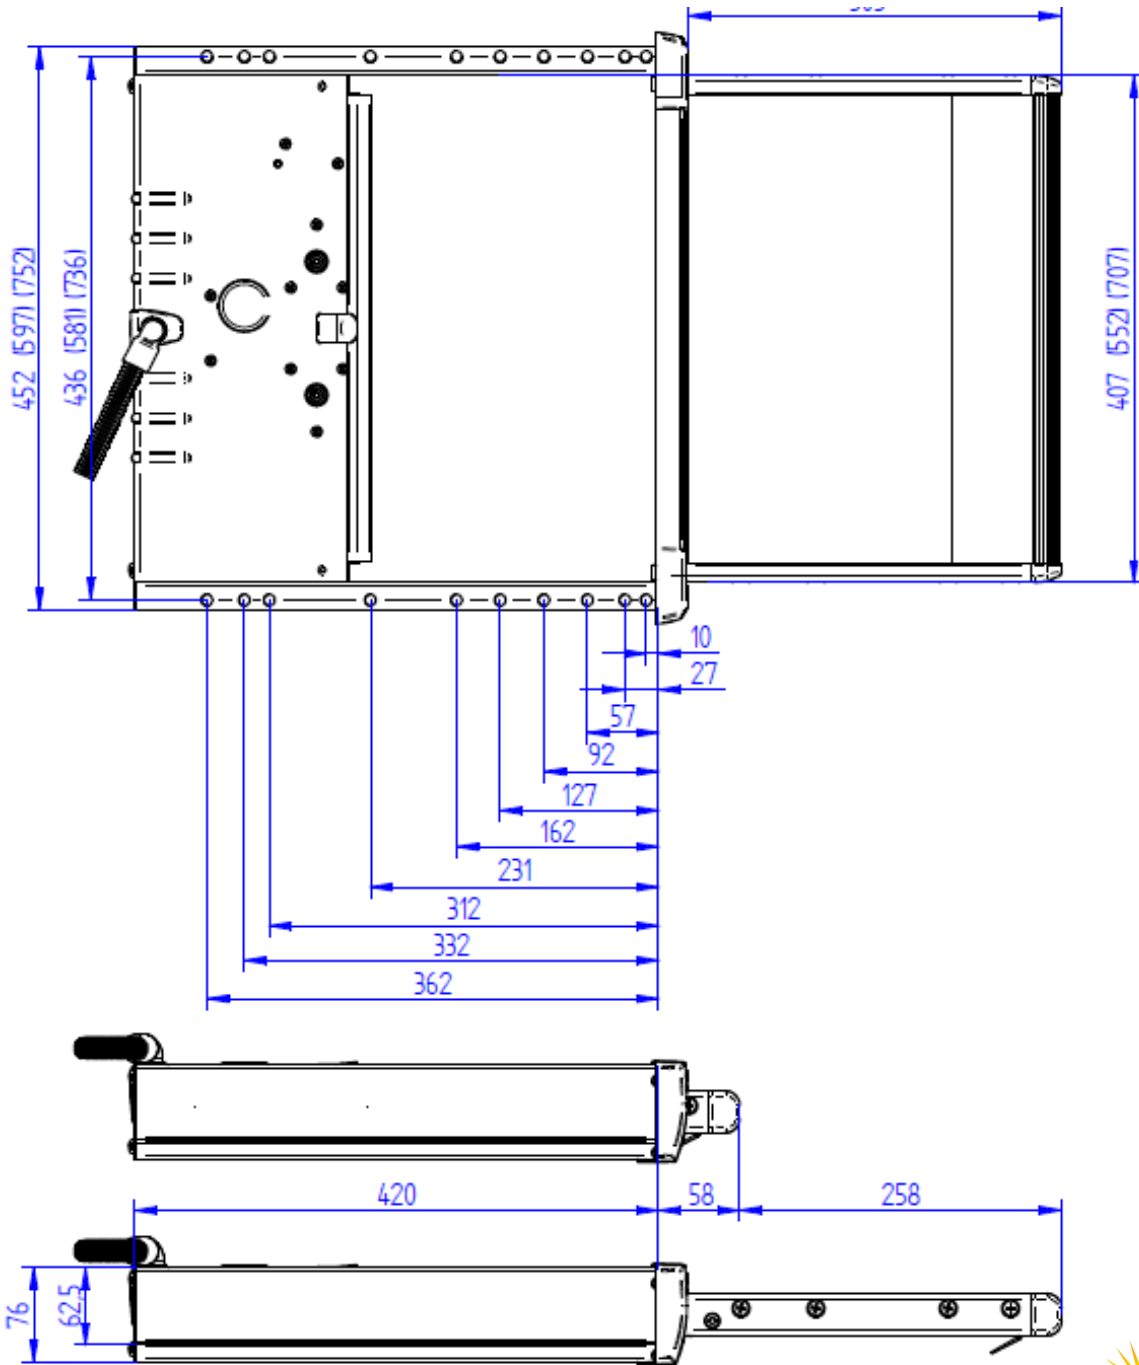

DIMENSIONS

Thule Sliding Step 12V Electric 400mm Wide (RVP104B)