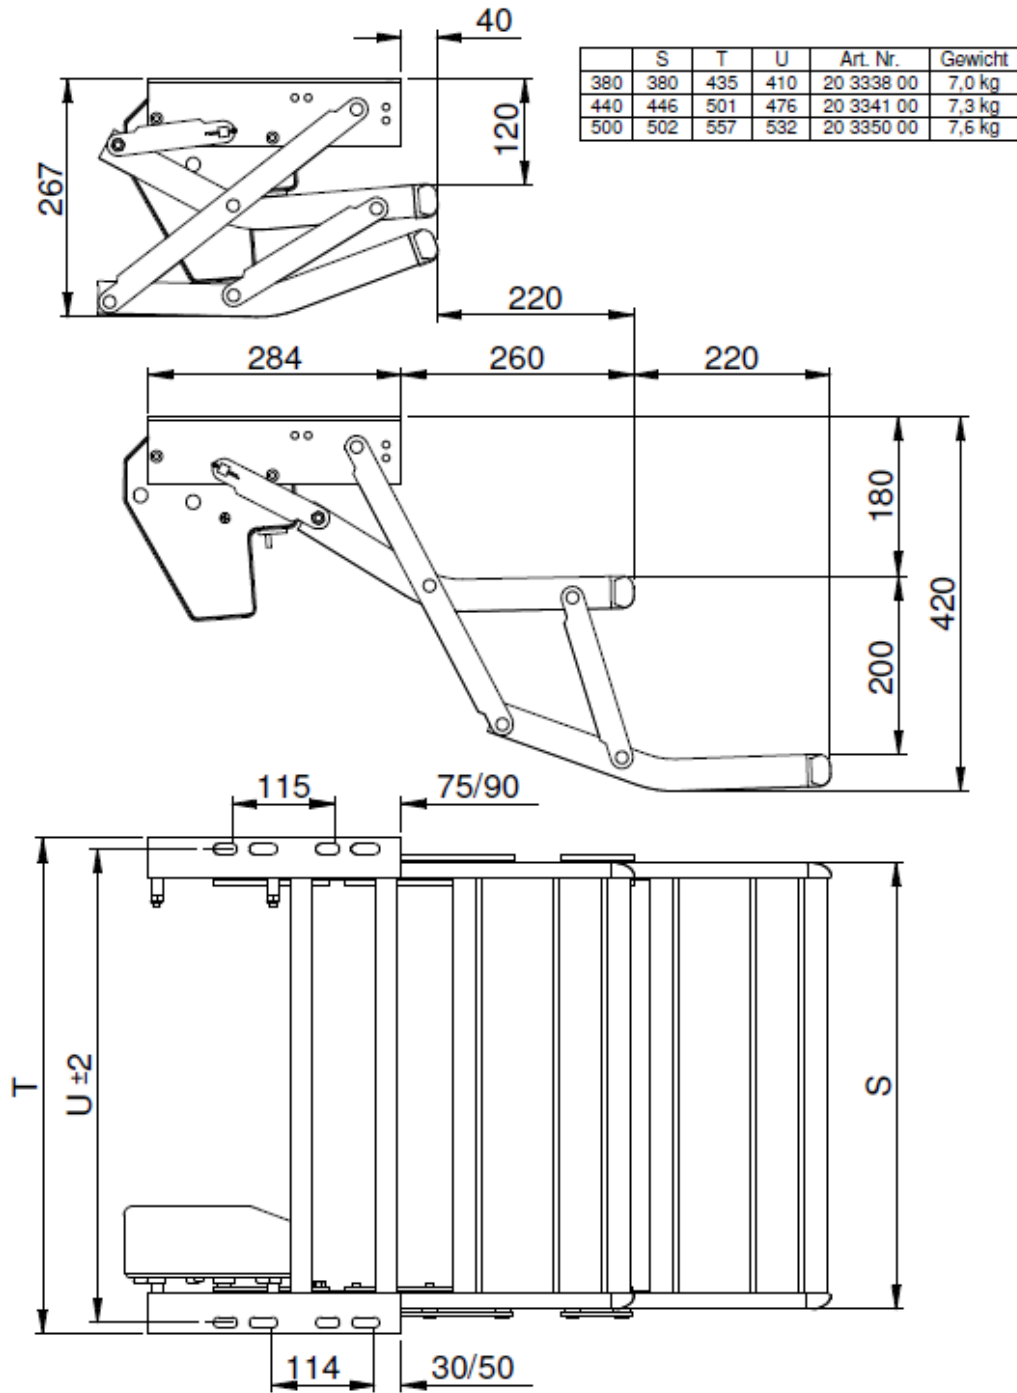

DIMENSIONS

Thule Double 12V Electric Step 500mm Wide (RVP102)