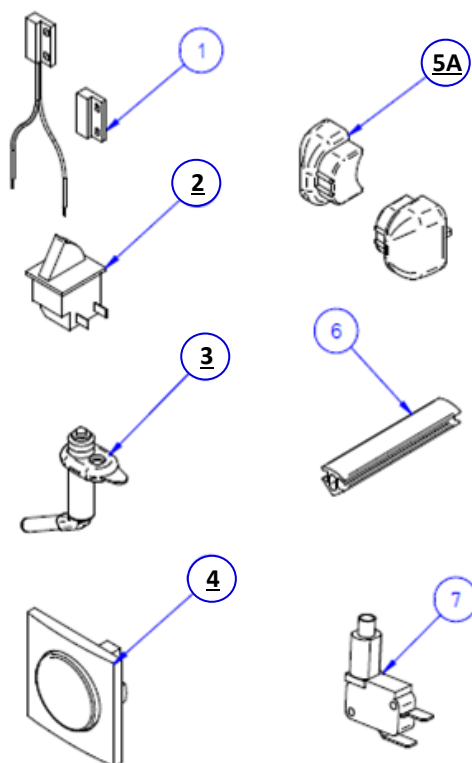

CLICK ON PART NUMBER TO VIEW PRODUCT

Common Thule Step Parts

No#	Vendor Code	Description	RV Supplies Item Code
1	1500602761	DOOR REED SWITCH ELECTRONIC	PLEASE ENQUIRE
2	1500601921	ALARM SWITCH FOR SINGLE STEP AND SLIDE-OUT STEP	<u>RVZ0290</u>
3	1500600394	ALARM SWITCH FOR MANUAL STEP 47	<u>RVZ0291</u>
4	1500600404	CONTROL SWITCH	<u>RVZ0294</u>
5A	1500601378	LH & RH PLUG FOOTBOARD BLACK - SINGLE AND DOUBLE STEP	<u>RVZ0295</u>
5B	1500602747	LH & RH PLUG FOOTBOARD BLACK - SLIDE OUT STEP	RVZ6901
6	1500600433	ANTI-SLIP FOOTB.V03-3MTR-BLACK	PLEASE ENQUIRE
7	1500602669	ALARM SWITCH FOR DOUBLE STEP	PLEASE ENQUIRE