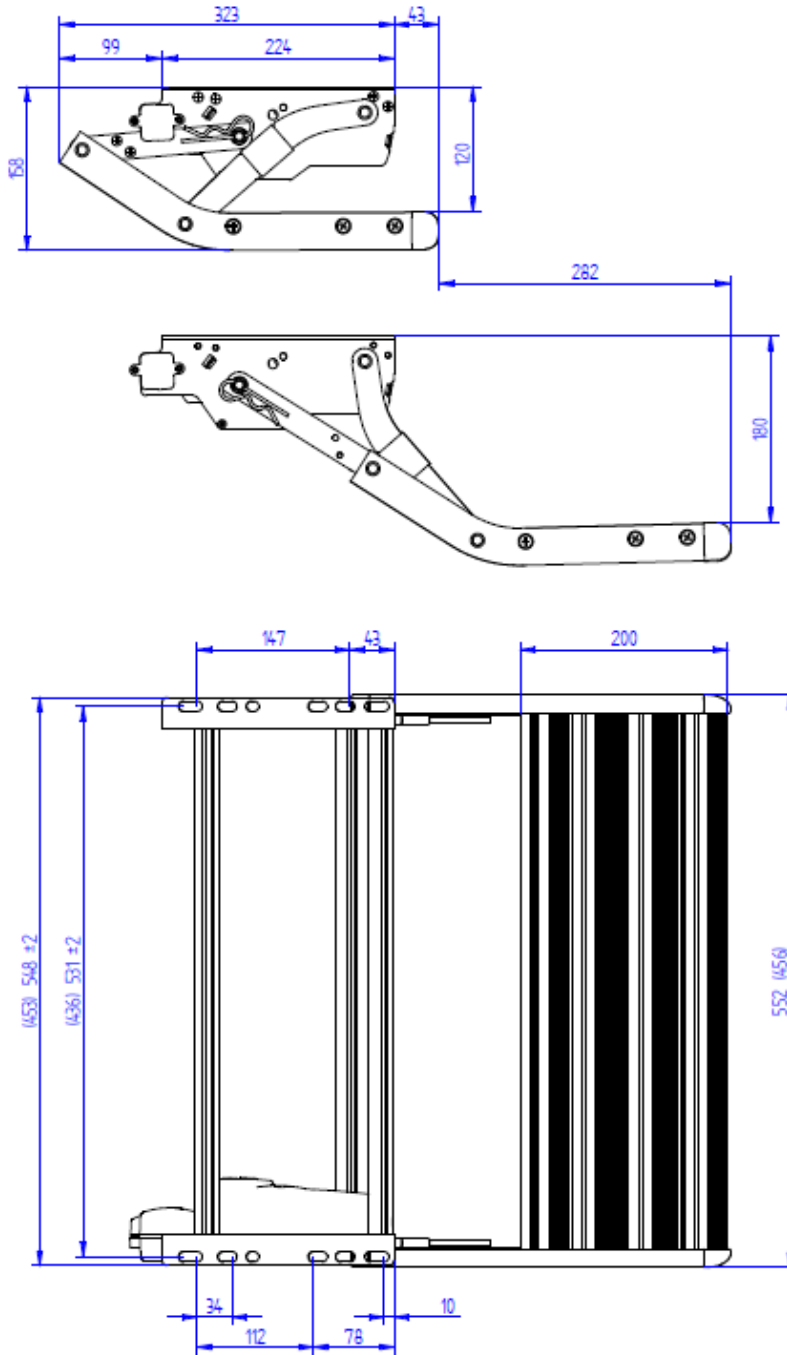

DIMENSIONS

Thule Single 12V Electric Step 550mm Wide (RVP101A)

WWW.RVSUPPLIES.CO.NZ